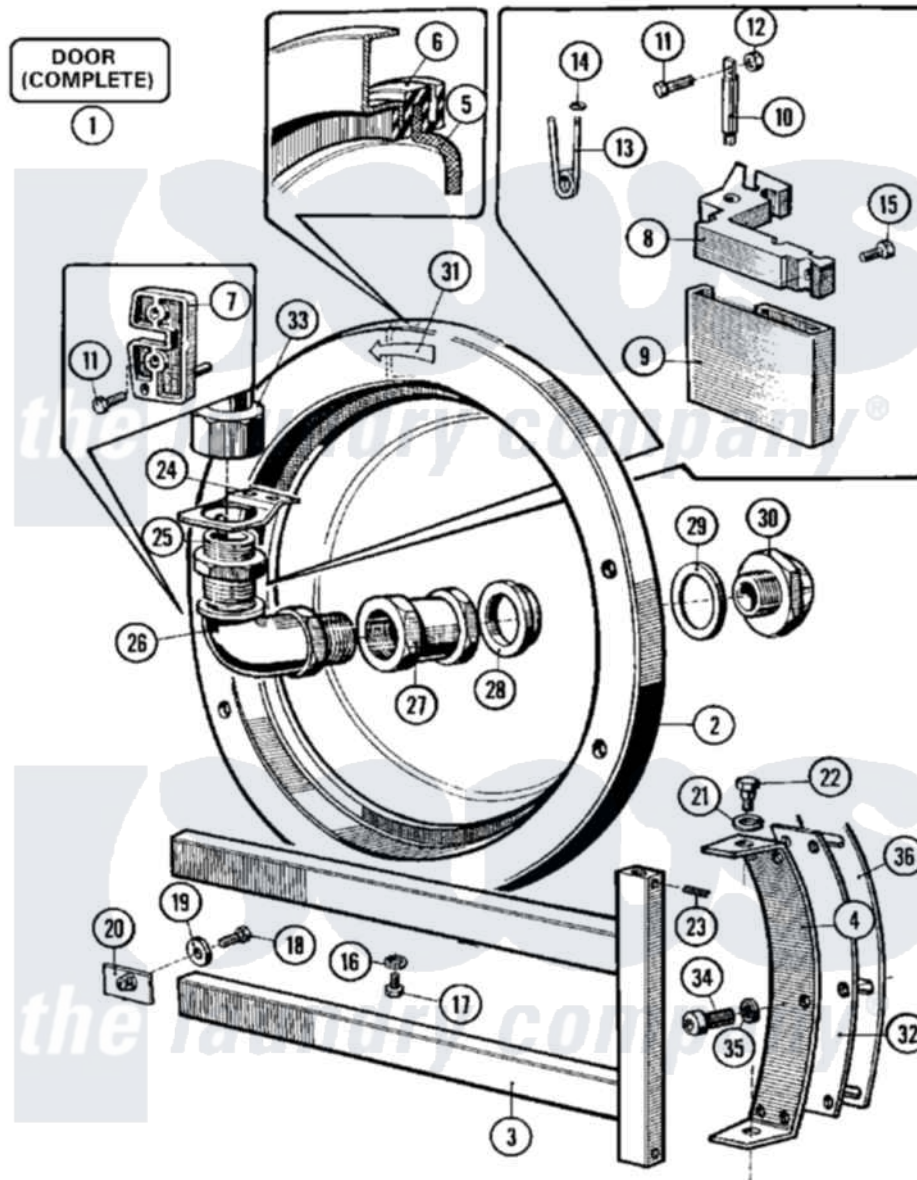

Maytag MFX50PNAVS 05 - DOOR

Maytag [Commercial Maytag MFX50PNAVS Washer Parts](#) Parts Diagram 05 - DOOR
 Click on the part number to view part

Item	Original Part Number	Replaced By	Status	Part Description
001	23002260			Door
002	23002261			Ring, Door
003	23002262			Holder
004	23002263			Hinge
005	23002264	23003710		Door Glass
"	23003710			Door Glass
006	23001612	W10292561		Door Seal
007	23001370			Door Handle Block W/Pin
008	23001613			Handle, Door Lever
"	23003633			Lever, Door
009	12001889			Kit, Door HANdle Assembly HANdle Front And Back Included
"	23001614			Doorlock, Handlegrip
010	23001168			Door Handle Pivot Pin
011	23001175			Screw
"	23002937			Screw

012	23001310		Nut, Self Locking
"	23001643	23002424	Washer M6.4
"	23002471	23001310	Nut, Self Locking
013	23001169		Spring, Handle Lever
014	23001057	23002499	Spring Retaining Clip
015	23001616		Screw
016	23001582		Washer
017	23001617		Screw
018	23001618	23002461	Screw
019	23002265		Fender Washer
020	23001619		Nut, Doorhandle
021	NLA	Not Available	PIECE, INSERTION
022	23002266		Bolt
023	23001621		Screw Lu
024	23001622		Shower, Support Door
025	23001623		Adapter, Hose Fitting
026	23001624		Connection, Elbow
027	23001625		Adapter, Doorshower Fitting
028	23001626		Washer, Shower
029	23001627		O Ring
030	23001628		Shower, Door
031	NLA	Not Available	PLATE, "SPIN DIRECTION" INDEX
032	23002267		Washer, Hinge
033	23001630		Hose, Water Inlet
034	23001602		Bolt, Lentil Cup
035	23001631	23002727	Washer Lu
036	23002268		Washer, Distance