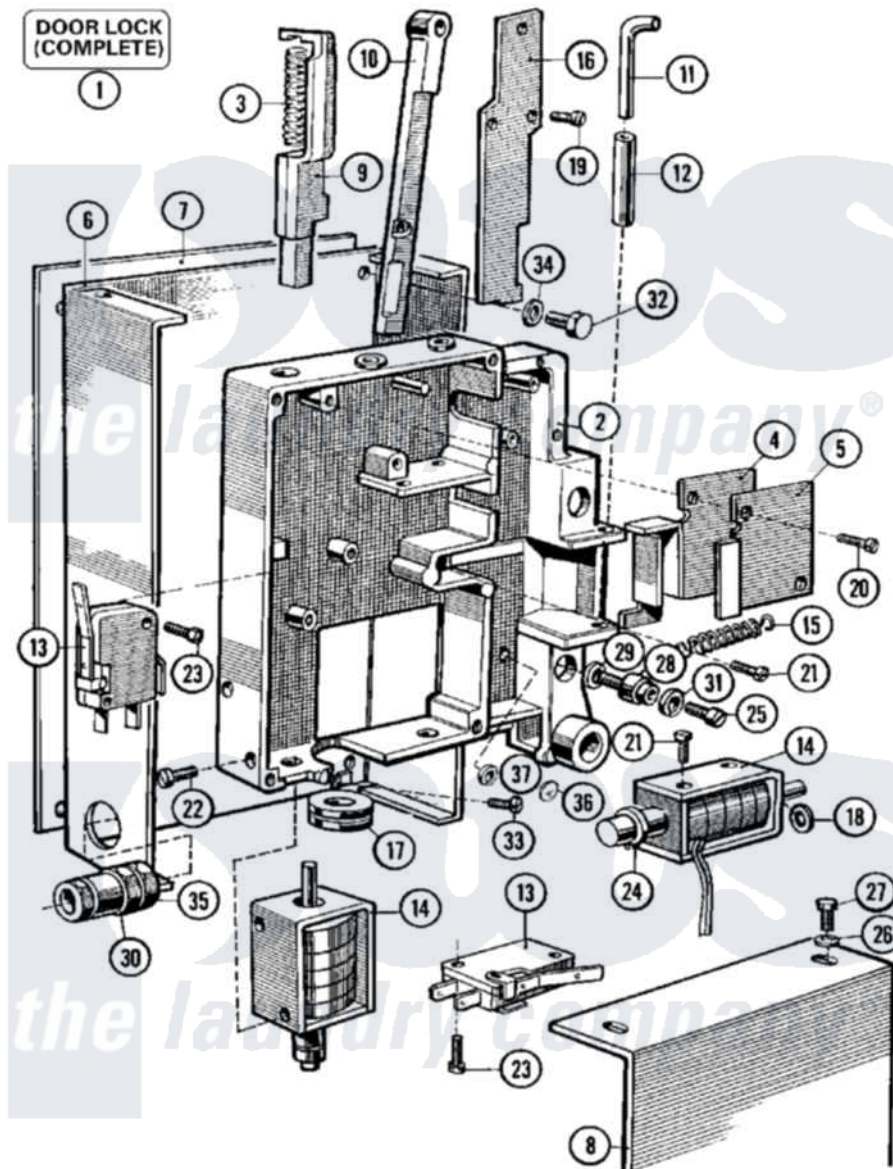

Maytag MFX50PNAVS 06 - DOOR LOCK ASSEMBLY

Maytag [Commercial Maytag MFX50PNAVS Washer Parts](#) Parts Diagram 06 - DOOR LOCK ASSEMBLY
 Click on the part number to view part

Item	Original Part Number	Replaced By	Status	Part Description
001	23001632	23003105		Doorlock
002	23001139	Y23002898		Ground, Plate Lock
003	23001160			Spring, Locking Bar
004	NLA		Not Available	PLATE, DECOUPLING
005	NLA		Not Available	PLATE, DECOUPLING
006	23002269			Housing, Lock
007	23002270			Washer, Housing
008	23002271			Lock Cover
009	23001140			Small Lock Hook
010	23001141			Bar, Handle Latch
011	23001142			Retainer, Lock Tube
012	23001143			Tube, Lock
013	23001144			Microswitch, Lever
014	23001146			Coil
015	23001148	23002900		Spring, Locking Part
016	23001149			Leaf Spring, Latch Bar

017	23001138		Bushing, Cable Passage
018	23001136		Washer
019	23001134		Bolt
020	23001070		Screw
021	23001633		Screw
022	23001634		Screw
023	23001635		Screw
024	23001137		Ring, Retaining
025	23001137		Ring, Retaining
026	23001636	23002674	Spring, Lock Washer
027	23001637		Screw
028	23002272		Bolt
029	23001158		Lockwasher
030	23002196		Protector, Cable
031	23001640	23004485	Lock Washer M5
032	23001641	23002461	Screw
033	23001070		Screw
034	23001643	23002424	Washer M6.4
035	23002197		Med. Strain Relief Nut
036	NLA	Not Available	LABEL, EARTH
037	23001636	23002674	Spring, Lock Washer