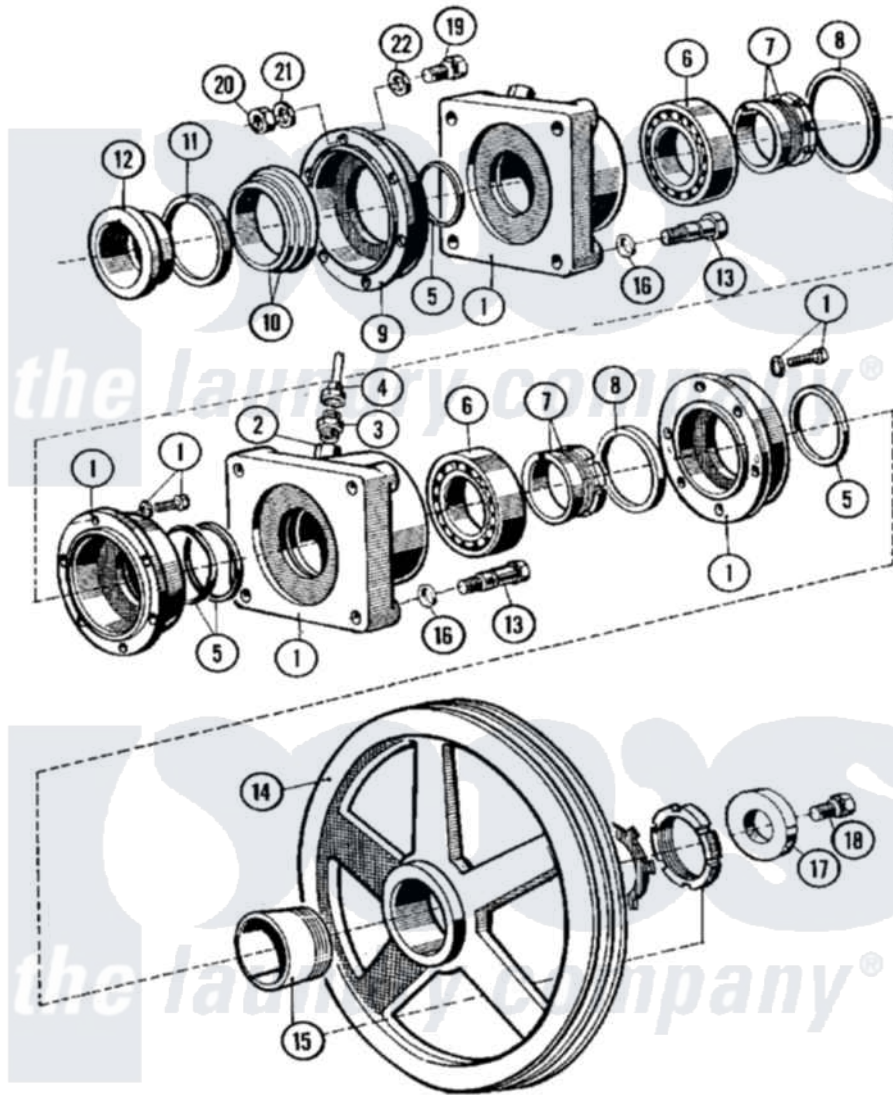

Maytag MFX50PNAVS 07 - BEARING ASSEMBLY

Maytag [Commercial Maytag MFX50PNAVS Washer Parts](#) Parts Diagram 07 - BEARING ASSEMBLY
 Click on the part number to view part

Item	Original Part Number	Replaced By	Status	Part Description
001	23001644	23004016		Complete Flange Bearing
002	23002273			Adapter
003	23001645			Adaptor, Grease Hose
004	23001646			Fixation, Grease Hose
005	23001647			Ring, Felt
006	23001648			Bearing
007	23001649			Bushing
008	23001650			Ring
009	23002198			Case, Joint
010	23001213			Ring, Axial Joint
011	23001212			Shaft, Ring
012	23002274			Flange, Seal
013	23002199			Bolt
014	23002275			Pulley, Belt
015	23001653			Drum Pulley Bushing
016	23002276			Washer

017	23002277	Washer	
018	23002278	Bolt	
019	23002279	23002462	Screw Lu
020	23002280	Nut M6	
021	23002281	Washer M6.4x12x1.6	
022	23002282	23001027	Washer