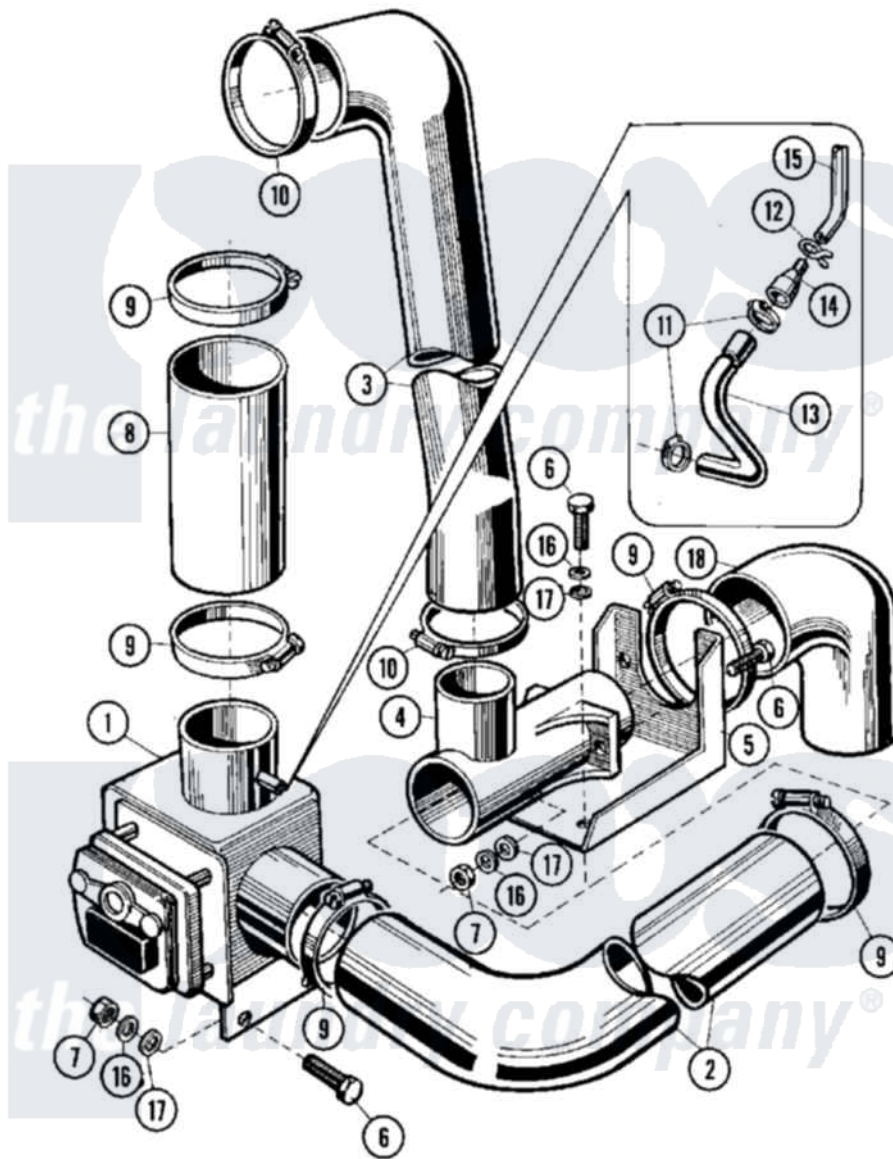

Maytag MFX50PNAVS 14 - DRAIN VALVE ASSEMBLY

Maytag [Commercial Maytag MFX50PNAVS Washer Parts](#) Parts Diagram 14 - DRAIN VALVE ASSEMBLY
 Click on the part number to view part

Item	Original Part Number	Replaced By	Status	Part Description
001	23001244			Valve, Drain
002	23002015			Elbow
003	23001760			Hose, Overflow
004	23001253			Tee, Drain
005	23002316			Holder
006	23001305			Bolt M8x25
007	23001266			Nut M8
008	23001761			Hose, Connection
009	23001258	696392		Hose Clamp
010	23001261	616099		Clamp
011	23001262	616099		Clamp
012	23001257	596669		Clamp, Manifold
013	23001762	23003035		Elbow
014	23001260			Pressure Switch Hose Fitting
015	23001252			Upper Pressure Switch Hose
016	23001265			Washer