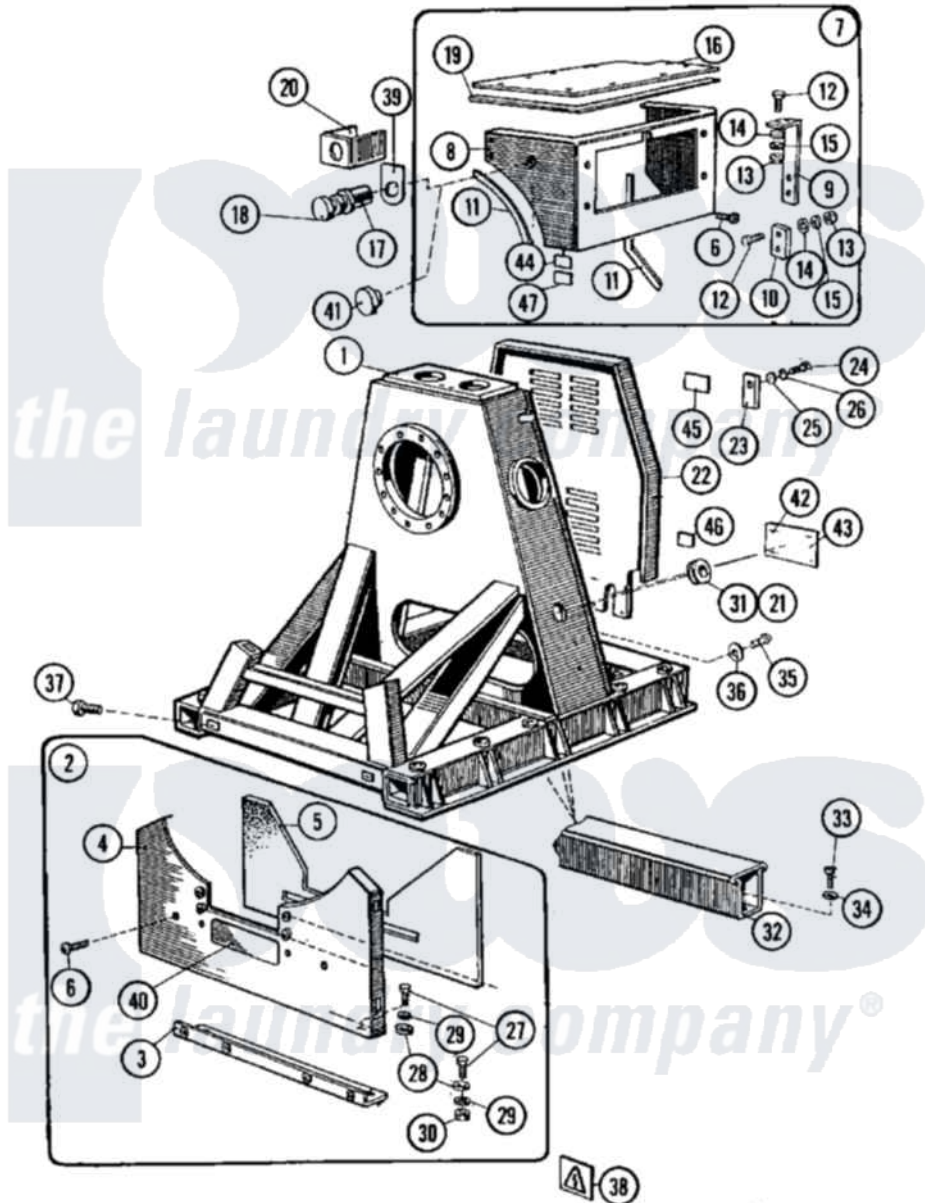

Maytag MFX75PNAVS 01 - FRAME & COVER ASSEMBLY

Maytag [Commercial Maytag MFX75PNAVS Washer Parts](#) Parts Diagram 01 - FRAME & COVER ASSEMBLY
 Click on the part number to view part

Item	Original Part Number	Replaced By	Status	Part Description
001	23001763			Frame
002	23001765			Front Panel Assembly
003	NLA		Not Available	SUPPORT, FRONT PANEL
004	23001767			Panel, Front
005	NLA		Not Available	SHEET, ANTIVIBRATION
006	23001749			Screw
007	23001769			Soap Box Cover Assembly
008	NLA		Not Available	PLATE, SOAP BOX COVER
009	NLA		Not Available	HOLDER, READ RELAY
010	23001566			Switch, Magnetic
011	23001088	23002473		Rubber, Protective
012	NLA		Not Available	BOLT (M3X12)
013	23001053			Nut
014	23001056			Ring, Shaft Locking
015	23001054			Washer, Locking
016	NLA		Not Available	LID, SOAP BOX COVER

017	23001075	23002331	Contactora, Central Stop
018	23001078	23002331	Contactora, Central Stop
019	23001567		Sheet, Anti-Vibration
020	23001774		Cover, Emergency Stop
021	23002212		Bushing Nut
022	NLA	Not Available	COVER-REAR
023	NLA	Not Available	CLAMP, REAR COVER
024	NLA	Not Available	BOLT (M6X12)
025	23001580		Washer
026	23001582		Washer
027	23001264		Bolt M8x20
028	23001263		Washer
029	23001265		Washer
030	23001266		Nut M8
031	23002211		Swivel, Cable
032	23001551		Gutter, Cable
033	23001361		Bolt
034	23001056		Ring, Shaft Locking
035	23001552		Rivet, Blind
036	23001550		Sticker, Service Warning
037	23001555		Bolt
038	NLA	Not Available	LABEL (ELECTRIC HEATING)
039	23001093		Shield, Emergency Stop
040	23002185		Shield, Primus
041	BLANK	Not Available	PACKING, MULTI-PURPOSE
042	23002187		Bolt, Firing
043	NLA	Not Available	COVER, STEAM INLET
044	23002190	Not Available	LABEL, ENGLISH
045	23001550		Sticker, Service Warning
046	NLA	Not Available	LABEL, STEAM
047	23001550		Sticker, Service Warning