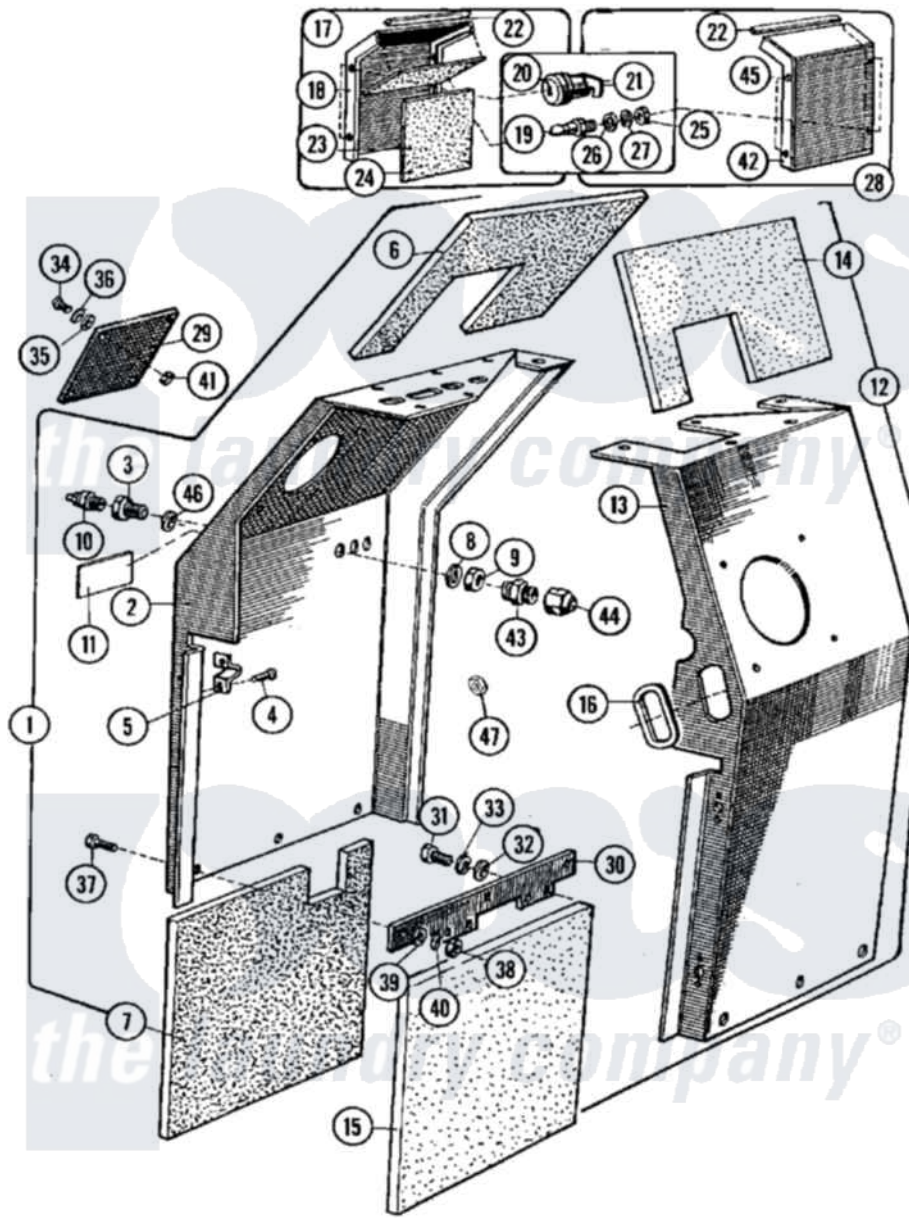

Maytag MFX75PNAVS 02 - SIDE PANEL

Maytag [Commercial Maytag MFX75PNAVS Washer Parts](#) Parts Diagram 02 - SIDE PANEL
 Click on the part number to view part

Item	Original Part Number	Replaced By	Status	Part Description
001	NLA		Not Available	PANEL, LEFT SIDE (BACK-COMP.)
002	NLA		Not Available	PANEL, LEFT SIDE (BACK)
003	23001726			Adaptor, Lubrication Nipple
004	23001033			Rivets, Blind Lu
005	23001032			Spring Clip
006	NLA		Not Available	SHEET, ANTIVIBRATION (I)
007	23001795			Sheet, Antivibration
008	NLA		Not Available	WASHER (17)
009	23001736			Nut
010	23001753			Nipple, Lubricating
011	NLA		Not Available	LABEL, LUBRICATING
012	NLA		Not Available	PANEL, RIGHT SIDE (BACK-COMP.)
013	NLA		Not Available	PANEL, RIGHT SIDE (BACK)
014	23002115			Sheet, Anti-Vibration
015	23002116			Sheet, Anti-Vibe-Ii 25.5"X15.5"

016	23001088	23002473		Rubber, Protective
017	NLA		Not Available	PANEL, LEFT SIDE (FRONT-COMP.)
018	23001803			Panel, Left Side Lu
019	23001332			Alignment Pin
020	23001583			Device, Locking
021	23001009			Hook, Lock
022	23001088	23002473		Rubber, Protective
023	23001567			Sheet, Anti-Vibration
024	23001567			Sheet, Anti-Vibration
025	23001334	8184504		Nut
026	23001708			Washer
027	23001333	23004485		Lock Washer M5
028	NLA		Not Available	PANEL, RIGHT SIDE (FRONT-COMP)
029	23001805			Nut, Microswitch
030	23001806			Support, Side Panel
031	23001577			Bolt Lu
032	NLA		Not Available	WASHER (10.5)
033	23001400			Lock Washer, Spring
034	23001603			Bolt
035	23001580			Washer
036	23001582			Washer
037	23001264			Bolt M8x20
038	23001266			Nut M8
039	23001263			Washer
040	23001265			Washer
041	23001034		Not Available	NUT (M6)
042	NLA		Not Available	PANEL, RIGHT SIDE (FRONT)
043	23001737			Branch, Connecting
044	23001738			Nut, Traveling
045	23001007			Washer M21x27x1
046	BLANK		Not Available	WASHER
047	BLANK		Not Available	PLUG, UNIVERSAL