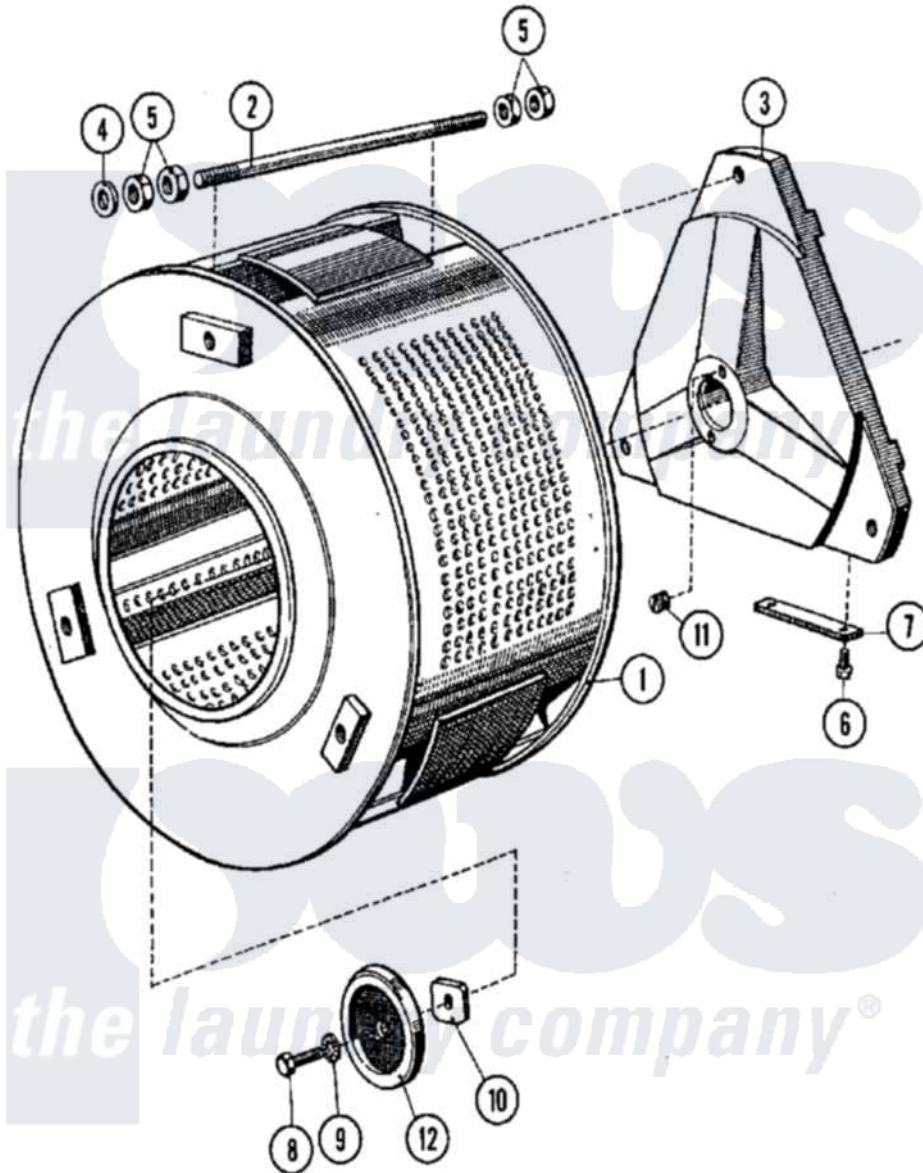

Maytag MFX75PNAVS 03 - INNER BASKET

Maytag [Commercial Maytag MFX75PNAVS Washer Parts](#) Parts Diagram 03 - INNER BASKET
 Click on the part number to view part

Item	Original Part Number	Replaced By	Status	Part Description
001	23001813			Drum, Inner
"	23001814			Drum, Inner
002	23001815			Rod, Reinforcement Drum
"	23001816			Rod, Reinforcement Drum
003	NLA		Not Available	SHAFT, REINFORCEMENT (MAIN)
004	23001818			Washer
005	23001819			Nut
006	23001820			Bolt
007	23001821			Washer, Square
008	23001822			Bolt
009	23001823			Washer, Spring
010	23001824			Washer, Inner Drum
011	23001825			Screw, Blinded
012	23001826			Cover, Main Shaft