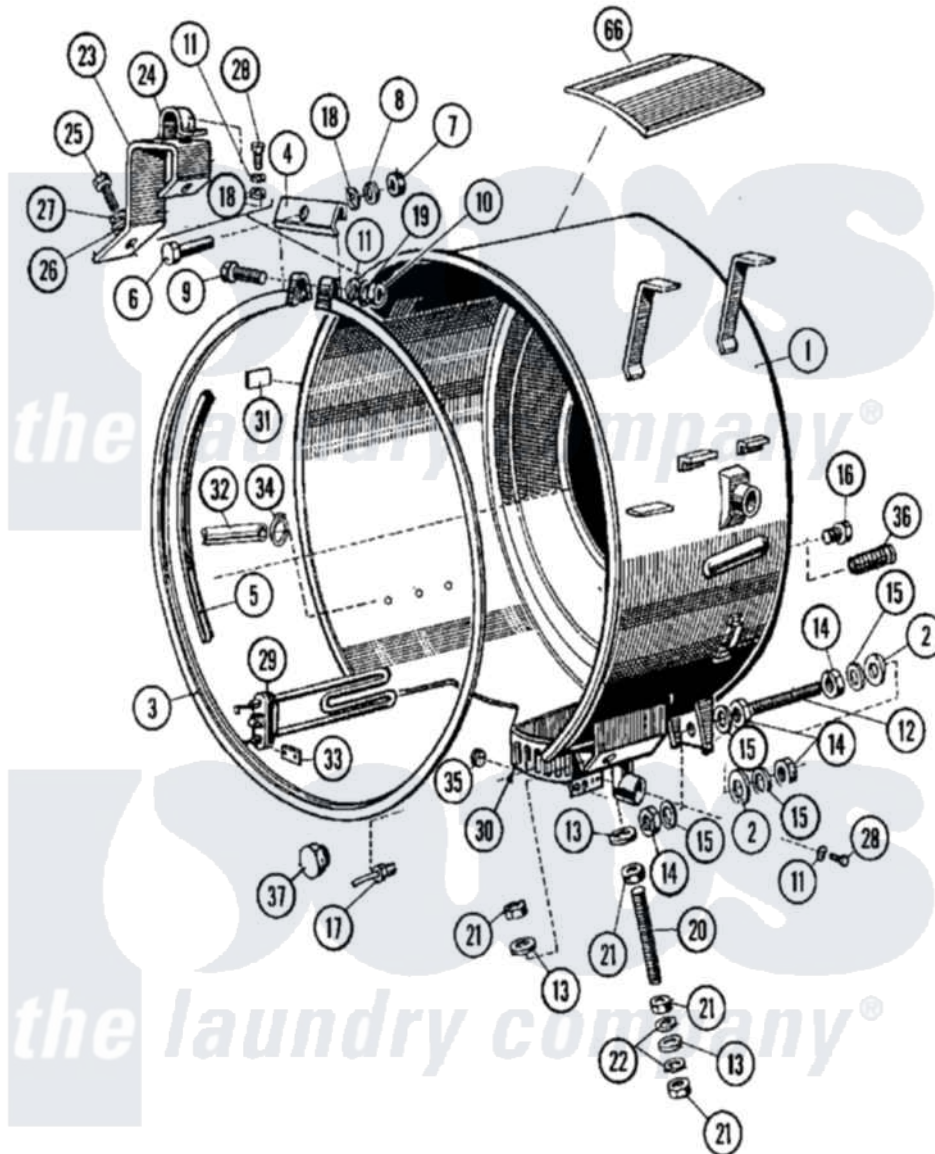

Maytag MFX75PNAVS 04 - OUTER SHELL ASSEMBLY

Maytag Commercial Maytag MFX75PNAVS Washer Parts Parts Diagram 04 - OUTER SHELL ASSEMBLY
 Click on the part number to view part

Item	Original Part Number	Replaced By	Status	Part Description
001	23001827			Tub
"	NLA		Not Available	TUB
002	23001292			Washer
003	NLA		Not Available	RING, FRONT SHIELD FASTENING
004	NLA		Not Available	RING, COVER FASTENING
005	23001591			Seal, Front Shield
006	NLA		Not Available	BOLT (M5X30)
007	23001597			Nut
008	23001640	23004485		Lock Washer M5
009	NLA		Not Available	BOLT (M6X60)
010	23001034		Not Available	NUT (M6)
011	23001309			Washer Lu
012	NLA		Not Available	BACKSCREW, TUB ADJUSTING
013	23001757			Washer
014	23001303			Nut

015	23001419		Lockwasher
016	23001604	23002480	Plug
017	23001073		Sensor, Temperature
018	23001158		Lockwasher
019	23002128		Washer, Spring
020	NLA	Not Available	FRONTSCREW, TUB ADJUSTING
021	NLA	Not Available	NUT (M16)
022	23001757		Washer
023	NLA	Not Available	SUPPORT, RINSE HOSE
024	NLA	Not Available	CLAMP, RINSE HOSE
025	NLA	Not Available	BOLT (M8X16)
026	NLA	Not Available	WASHER (8.4)
027	23001265		Washer
028	23001157		Bolt
029	23002191		Element, Heating 80Lb
030	23002196		Protector, Cable
031	NLA	Not Available	LABEL, "HEAT WARNING"
032	23002193		Small Chemical Hose D10/14
033	NLA	Not Available	CONNECTION, HEATING ELEMENT
034	23001506	596669	Clamp, Manifold
035	23002197		Med. Strain Relief Nut
036	BLANK	Not Available	SOCKET
037	BLANK	Not Available	PLUG (3/4")