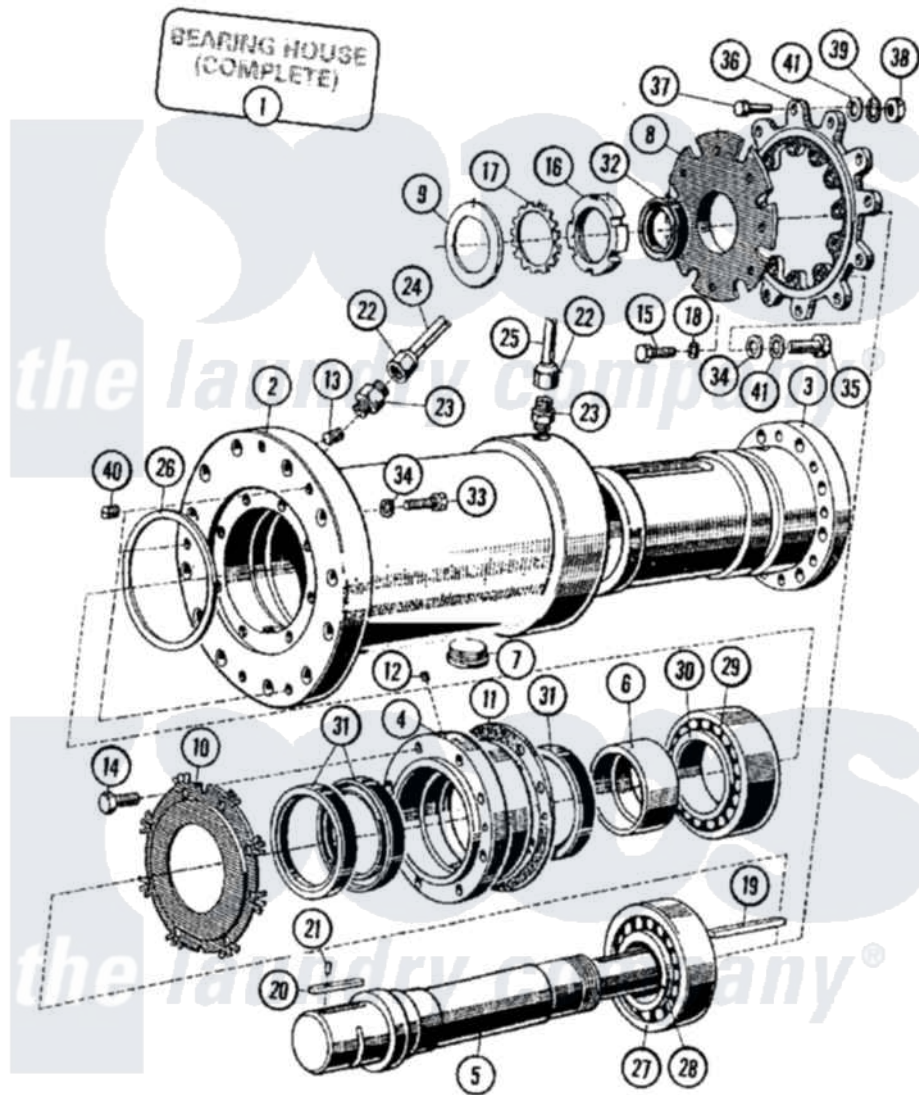

Maytag MFX75PNAVS 05 - BEARING ASSEMBLY

Maytag Commercial Maytag MFX75PNAVS Washer Parts Parts Diagram 05 - BEARING ASSEMBLY
 Click on the part number to view part

Item	Original Part Number	Replaced By	Status	Part Description
001	23001852			House, Bearing
002	23001853			House, Bearing
003	23001854			Holder, Bearing
004	23001855			Holder, Seal
005	23001856			Shaft, Main
006	23001857			Ring, Sealing
007	NLA		Not Available	NUT, BLINDING
008	NLA		Not Available	LID, BEARING HOUSE REAR
009	NLA		Not Available	RING, DISTANCE
010	NLA		Not Available	COVER, FRONT
011	23001862	23003201		Sealing
012	23001290			Screw, Allen Set
013	NLA		Not Available	SCREW, BLIND (M10X10)
014	23001305			Bolt M8x25
015	23001662			Bolt
016	23001867			Ring, Fastening

017	23001868		Ring, Safety
018	23001400		Lock Washer, Spring
019	23001869		Wedge
020	23001870		Wedge
021	23001871		Pin
022	23001646		Fixation, Grease Hose
023	23001645		Adaptor, Grease Hose
024	23001739		Hose, Grease
025	NLA	Not Available	HOSE, GREASE
026	23001214	23003214	Ring, O
027	23001873		Ring, Pulley Side Outside Bear
028	23001874		Ring, Pulley Side Inner Bearin
029	23001875		Ring, Drum Side Outside Bearin
030	23001876		Ring, Drum Side Inner Bearing
031	23001877		Seal
032	23002118		Seal
033	NLA	Not Available	BOLT (M16X65)
034	23001912		Washer
035	NLA	Not Available	BOLT (M16X50)
036	23001880		Plate, Bearing House Fixation
037	NLA	Not Available	BOLT (M20X35)
038	NLA	Not Available	NUT (M20)
039	23001823		Washer, Spring
040	23001825		Screw, Blinded
041	23001757		Washer