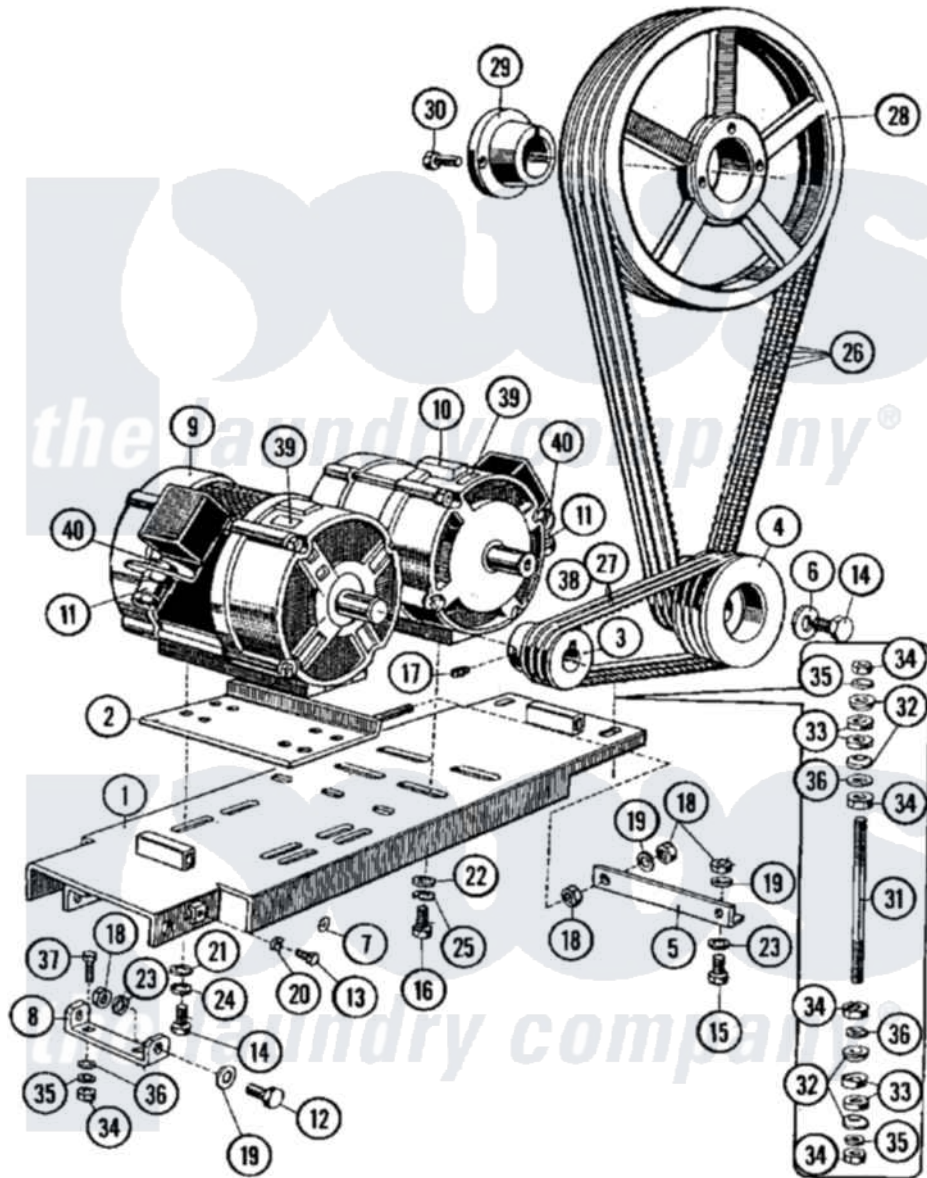

Maytag MFX75PNAVS 06 - MOTOR & PULLEY

Maytag [Commercial Maytag MFX75PNAVS Washer Parts](#) Parts Diagram 06 - MOTOR & PULLEY
 Click on the part number to view part

Item	Original Part Number	Replaced By	Status	Part Description
001	23001887			Support, Motor
"	NLA		Not Available	SUPPORT, MOTOR
002	23001889			Washmotor, Adjusting Plate
"	NLA		Not Available	WASHMOTOR, ADJUSTING PLATE
003	NLA		Not Available	WASHMOTOR, PULLEY
004	23001273			V-Pulley
"	23001285			Pulley, Basket
005	NLA		Not Available	SUPPORT, ADJUSTING SCREW
006	23001897			Washer, Safety
007	NLA		Not Available	LABEL, EARTH
008	NLA		Not Available	HINGE, MOTORSUPPORT
009	23001899			Motor, Washing
010	23001901			Motor, Spin
011	23002196			Protector, Cable
012	NLA		Not Available	BOLT (M12X30)

013	23001904		Bolt Lu
014	23001662		Bolt
015	NLA	Not Available	BOLT (M12X30)
016	23001264		Bolt M8x20
017	23001906		Bolt
018	23001303		Nut
019	23001292		Washer
020	23001313	23003767	Washer Brass
021	NLA	Not Available	WASHER (10.5)
022	23001263		Washer
023	23001419		Lockwasher
024	23001400		Lock Washer, Spring
025	23001265		Washer
026	23001657		V-Belt
027	23001907		V-Belt
028	23001908		Pulley, Main Shaft
029	23001909		Cone, Pulley Fixation
030	23001910		Bolt
031	NLA	Not Available	FRONTSCREW, TUB ADJUSTING
032	NLA	Not Available	WASHER
033	23001912		Washer
034	NLA	Not Available	NUT (M16)
035	23001757		Washer
036	NLA	Not Available	SCREW (M16X110)
037	NLA	Not Available	BOLT (M16X30)
038	23002122		V-Belt
039	23002123	Not Available	LABEL, MOTOR
040	23002197		Med. Strain Relief Nut