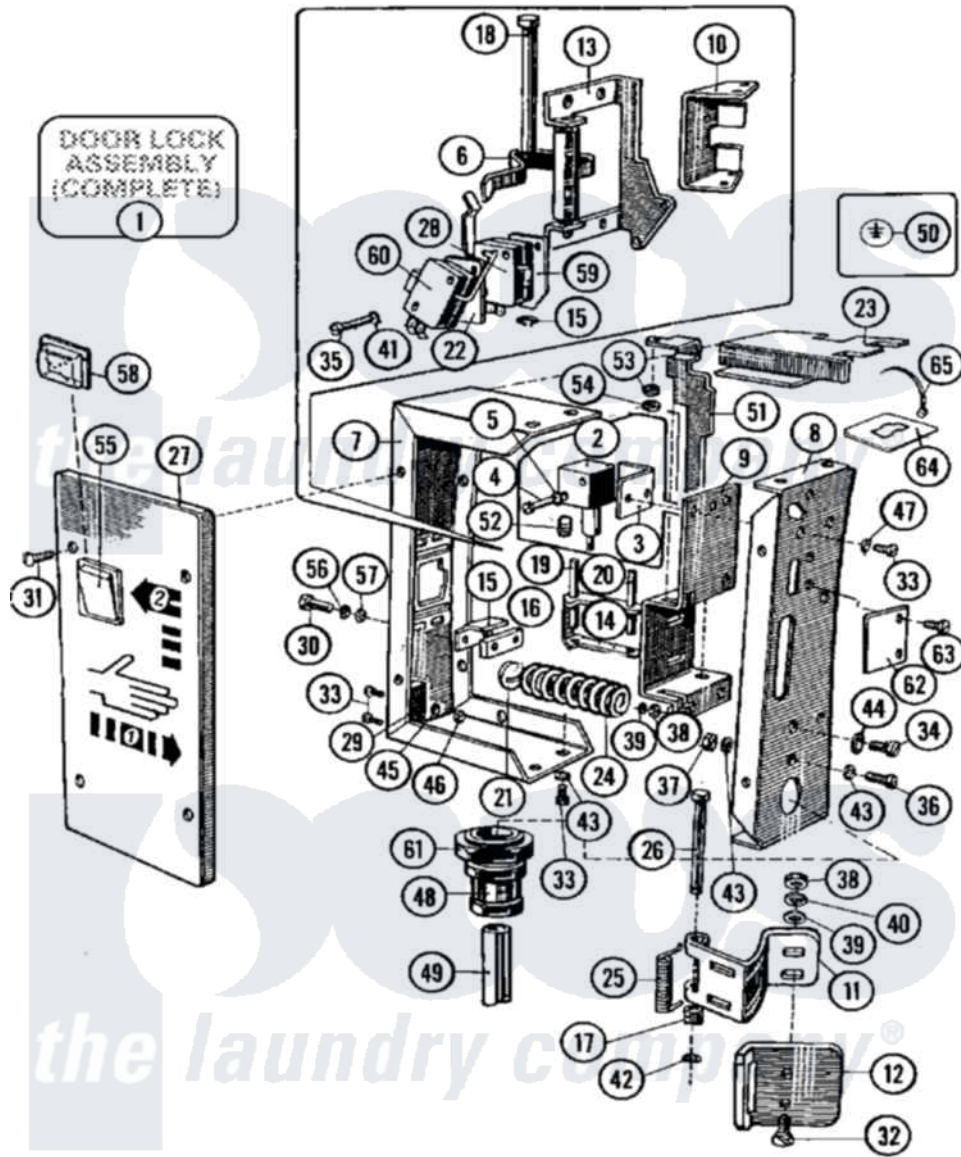

# Maytag MFX75PNAVS 08 - DOOR LOCK ASSEMBLY

Maytag Commercial Maytag MFX75PNAVS Washer Parts Parts Diagram 08 - DOOR LOCK ASSEMBLY  
 Click on the part number to view part

Item	Original Part Number	Replaced By	Status	Part Description
001	<a href="#">23001936</a>			Doorlock Assembly
002	<a href="#">23001945</a>			Coil, Electrical
003	<a href="#">23001946</a>			Bracket, Coil
004	<a href="#">23001134</a>			Bolt
005	<a href="#">23002125</a>			Washer, Spring
006	<a href="#">23001947</a>			Hinge, Locking
007	<a href="#">23001948</a>			Frame, Doorlock
008	NLA		Not Available	SIDEPLATE, DOORLOCK FRAME
009	NLA		Not Available	SUPPORT, MOUNTING
010	<a href="#">23001951</a>			Handle, Locking
011	<a href="#">23001952</a>			Handle, Opening
012	<a href="#">23001443</a>			Plate, Handle
013	NLA		Not Available	SUPPORT, MICROSWITCH
014	<a href="#">23001954</a>			Rail, Spring Guide
015	<a href="#">23001955</a>			Bracket, Adjustment
016	<a href="#">23001957</a>			Washer, Square