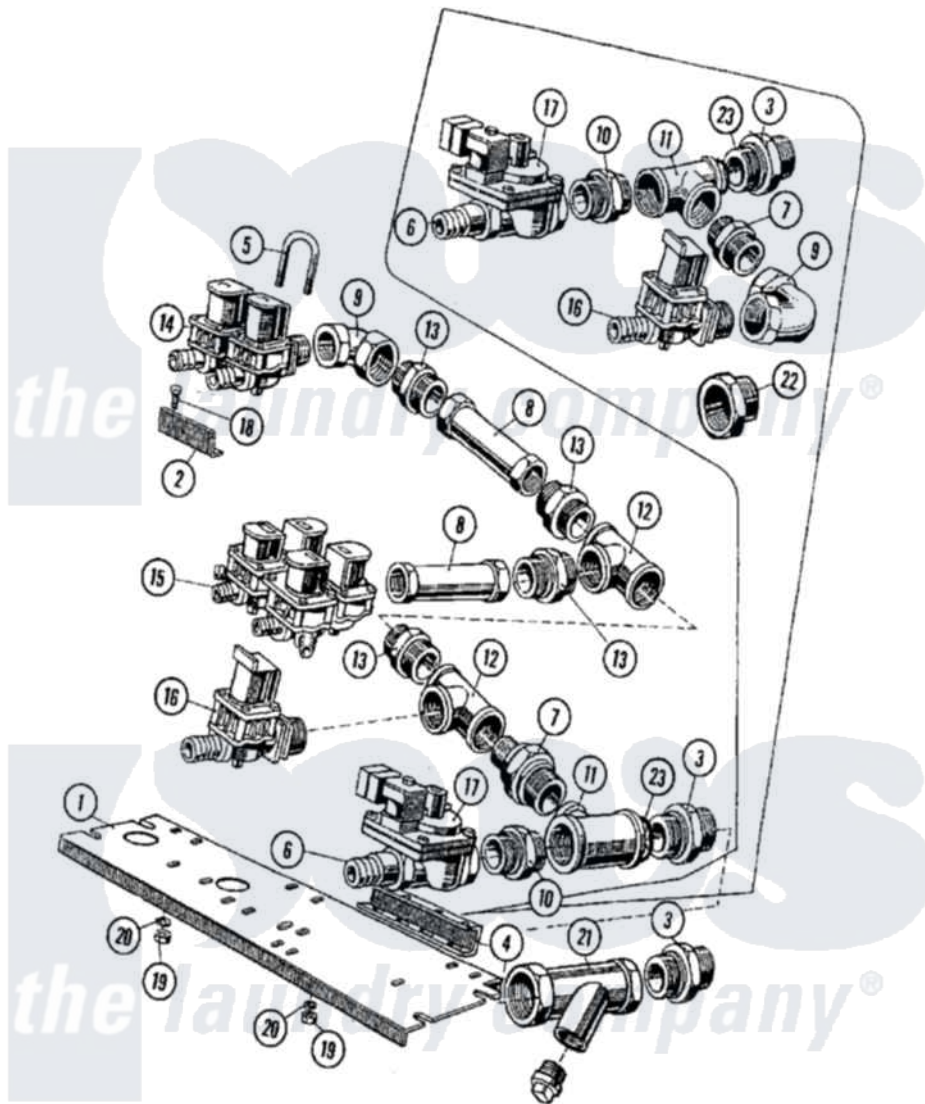

# Maytag MFX75PNAVS 13 - WATER VALVE ASSEMBLY (TWO WATERS)

Maytag [Commercial Maytag MFX75PNAVS Washer Parts](#) Parts Diagram 13 - WATER VALVE ASSEMBLY (TWO WATERS)

[Click on the part number to view part](#)

Item	Original Part Number	Replaced By	Status	Part Description
001	<a href="#">23002059</a>			Support, Inlet Valve
"	NLA		Not Available	PANEL COVER
002	<a href="#">23002061</a>			Bracket
003	<a href="#">23002068</a>			Adapter
004	<a href="#">23002063</a>			Holder, Inlet Valve
005	<a href="#">23002064</a>			Hook, Mounting
006	<a href="#">23002045</a>			Coupling, Pipe
007	<a href="#">23002065</a>			Adapter, Reduce
"	<a href="#">23003694</a>			Coil, Valve
008	<a href="#">23001484</a>			Extension, Brass Pipe Thread
009	<a href="#">23001756</a>			Elbow
010	<a href="#">23002068</a>			Adapter
011	<a href="#">23002069</a>			T-Part
012	<a href="#">23001485</a>			Tee, 3/4" Pipe Thread
013	<a href="#">23001482</a>			Connection
014	<a href="#">23002070</a>			Valve, Inlet

015	<a href="#">23001755</a>		Valve, Inlet
"	<a href="#">24001121</a>		Kit, Valve Repair
016	<a href="#">23002071</a>		Valve, Inlet
017	23002072	<a href="#">23002762</a>	Valve
"	<a href="#">23003693</a>		Diaphragm, Valve
"	<a href="#">23003694</a>		Coil, Valve
018	NLA	Not Available	BOLT (M6X16)
019	23001034	Not Available	NUT (M6)
020	<a href="#">23001027</a>		Washer
021	<a href="#">23002156</a>		Filter
022	NLA	Not Available	ADAPTER
023	NLA	Not Available	WASHER