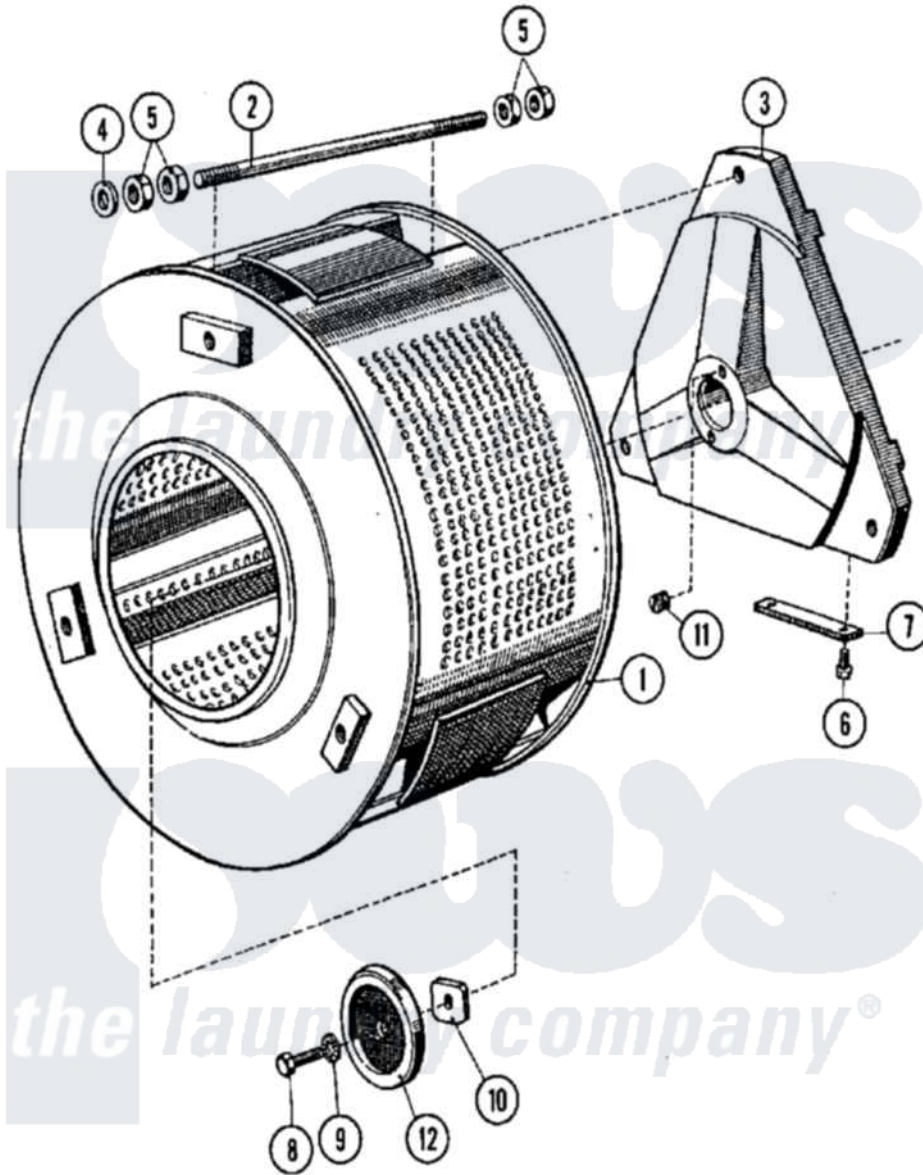

Maytag MFX95PNAVS 03 - INNER BASKET

Maytag [Commercial Maytag MFX95PNAVS Washer Parts](#) Parts Diagram 03 - INNER BASKET
 Click on the part number to view part

Item	Original Part Number	Replaced By	Status	Part Description
001	23001813			Drum, Inner
"	23001814			Drum, Inner
002	23001815			Rod, Reinforcement Drum
"	23001816			Rod, Reinforcement Drum
003	NLA		Not Available	SHAFT, REINFORCEMENT (MAIN)
004	23001818			Washer
005	23001819			Nut
006	23001820			Bolt
007	23001821			Washer, Square
008	23001822			Bolt
009	23001823			Washer, Spring
010	23001824			Washer, Inner Drum
011	23001825			Screw, Blinded
012	23001826			Cover, Main Shaft