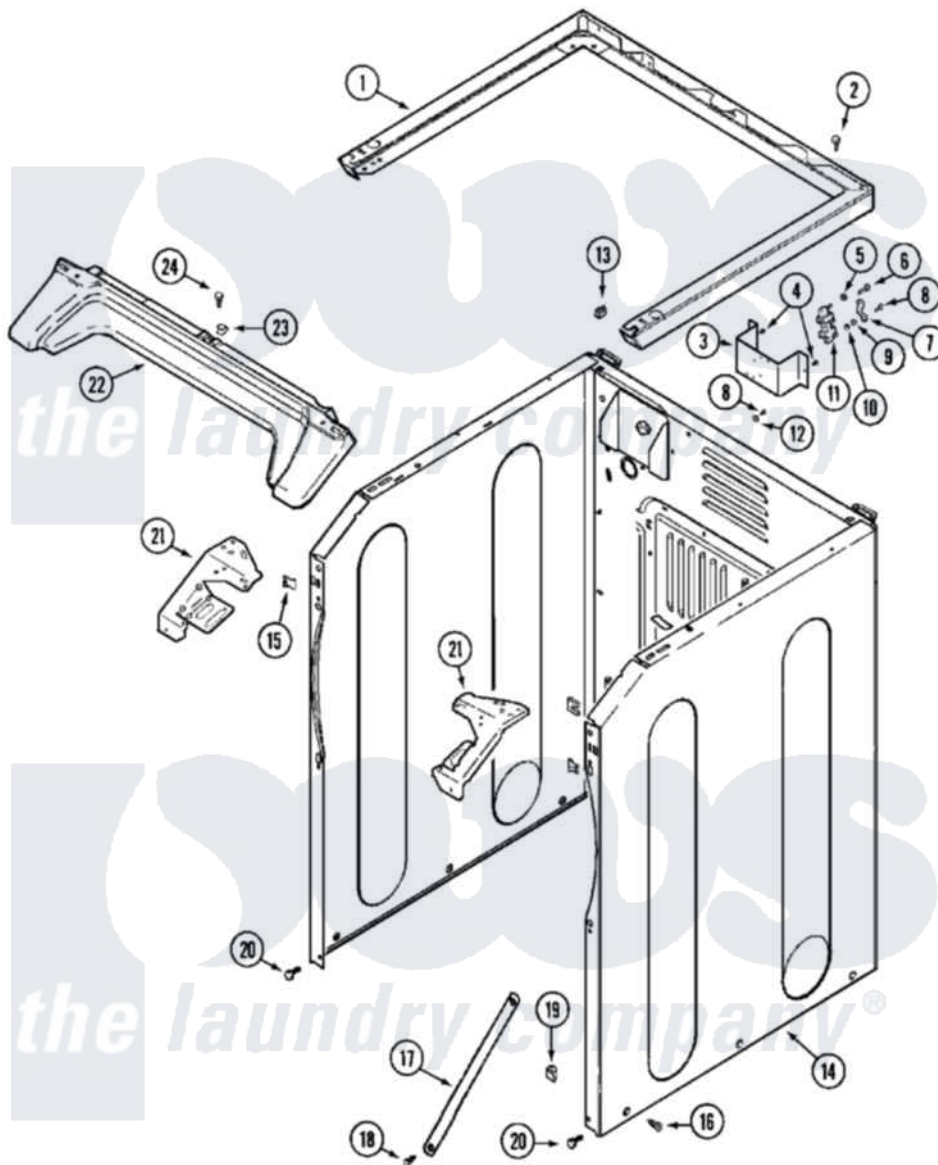

# Maytag MHE15MNAYW 01 - CABINET-FRONT (LOWER)

Maytag Commercial Maytag MHE15MNAYW Dryer Parts Parts Diagram 01 - CABINET-FRONT (LOWER)  
 Click on the part number to view part

Item	Original Part Number	Replaced By	Status	Part Description
001	33002005	<a href="#">33002963</a>		Support, Weld Assembly
002	22001883	<a href="#">214354</a>		Screw, Top Cover To Cabnt.
003	NLA		Not Available	BRACKET, TERMINAL BLOCK---NA
004	<a href="#">22001995</a>			Screw Note: Screw, Tumbler Front And Shroud
005	<a href="#">Y311270</a>			Washer, Terminal Block
006	<a href="#">Y312209</a>	<a href="#">W10001200</a>		Screw
007	<a href="#">Y312184</a>			Strap, Grounding
008	NLA		Not Available	SCREW, GROUND STRAP
009	<a href="#">311484</a>	<a href="#">112432</a>		Nut
010	<a href="#">311093</a>			Washer, Terminal Connection
011	<a href="#">33001244</a>			Block, Terminal
012	NLA		Not Available	WASHER, GROUND LUG
013	<a href="#">22001502</a>			Fastener, U-NUt
014	<a href="#">33002626</a>			Cabinet, Assembly
"	NLA		Not Available	CABINET (WHT)

015	<a href="#">22002049</a>		Clip Note: Clip, Front Panel
016	<a href="#">213007</a>		Xfor Cabinet See Cabinet, Back
"	22003409	<a href="#">213007</a>	Xfor Cabinet See Cabinet, Back
017	22002259	<a href="#">22002767</a>	Brace, Cross
018	<a href="#">22001995</a>		Screw Note: Screw, Tumbler Front And Shroud
019	<a href="#">Y310376</a>		Clip, Door Switch Harness
020	<a href="#">22001995</a>		Screw Note: Screw, Tumbler Front And Shroud
021	<a href="#">33002009</a>		Bracket, Corner
"	33002010	<a href="#">33002473</a>	Bracket, Corner
"	33002095	<a href="#">33002474</a>	Bracket, Corner
"	<a href="#">33002096</a>		Bracket, Corner
022	<a href="#">33002011</a>		Cover, Access
023	<a href="#">33002013</a>		Fastener Clip, Access Cover
024	<a href="#">22001995</a>		Screw Note: Screw, Tumbler Front And Shroud
025	<a href="#">33002078</a>		Wire Harness, Main
"	NLA	Not Available	WIRE HARNESS, MAIN (LWR)
026	<a href="#">33001989</a>		Retainer, Vault Switch