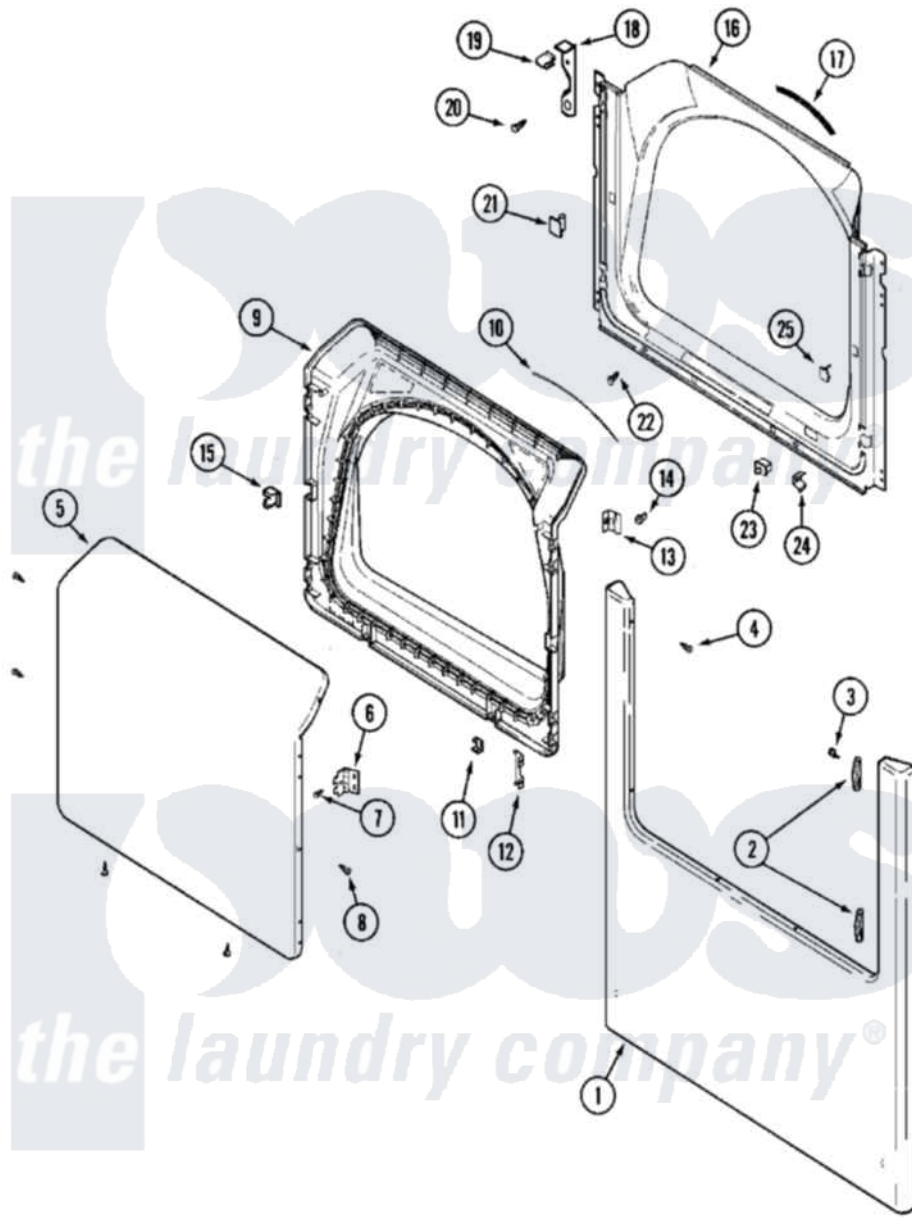

Maytag MHE15MNAYW 02 - DOOR (LOWER)

Maytag [Commercial Maytag MHE15MNAYW Dryer Parts](#) Parts Diagram 02 - DOOR (LOWER)
 Click on the part number to view part

Item	Original Part Number	Replaced By	Status	Part Description
001	22002241	22002836		Panel, Front
002	33001764			Cover, Hinge Hole
003	33001846			Screw, Hinge Hole Cover
004	22002243			Screw, Front Panel And Hinge
005	22001979			Door, Outer
006	33001759			Hinge, Door
007	22002062	98006631		Screw
008	22002063			Screw No.8-18AB Wafer Head
009	33001750			Door, Inner/ W Seal
010	33002094			Seal, Door
011	22002039			Clip, Door
012	22002038			Clip, Door
013	33001793			Bracket, Strike
014	33001761			Strike, Door
015	33001763			Plug, Inner Door
016	33001778			Shroud

017	33001767		Seal, Shroud
018	22002991		Kit, Access Cover Hook
019	33002037		Fastener, Access Cover Hook
020	22001995		Screw Note: Screw, Tumbler Front And Shroud
021	33001791	306436	Door Latch Kit--W
022	33001768		Screw, Shroud Note: Screw, Shroud And Outlet Duct
023	33001509	W10169313	Switch-Dor
024	33001760		Bracket, Hinge
025	Y304578	LA-1003	Door Catch Kit