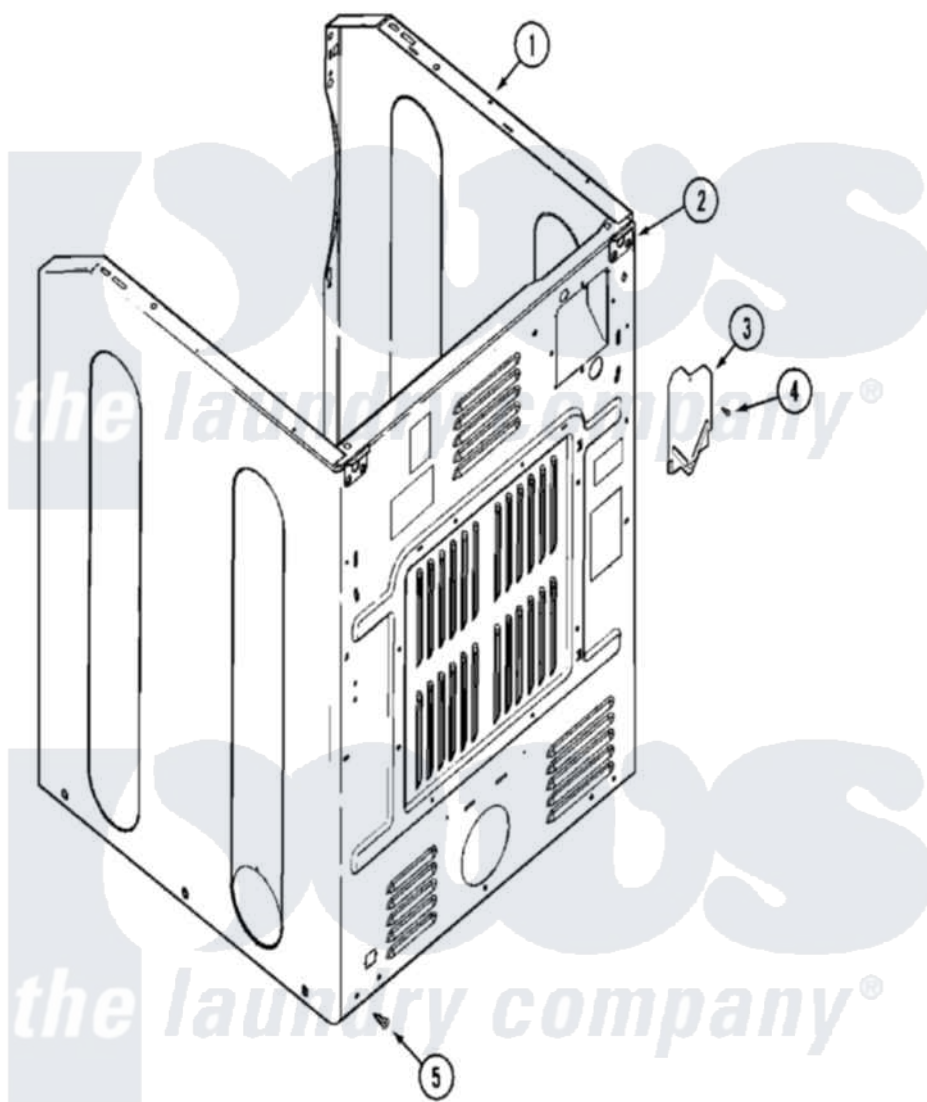

# Maytag MHE15MNAYW 03 - CABINET-REAR

Maytag [Commercial Maytag MHE15MNAYW Dryer Parts](#) Parts Diagram 03 - CABINET-REAR  
 Click on the part number to view part

Item	Original Part Number	Replaced By	Status	Part Description
001	<a href="#">33002626</a>			Cabinet, Assembly
"	NLA		Not Available	CABINET (WHT-LWR)
"	NLA		Not Available	PLUG, HOLE
002	<a href="#">22001995</a>			Screw Note: Screw, Tumbler Front And Shroud
"	22003367	<a href="#">22004095</a>		Hinge, Plastic
"	NLA		Not Available	BRACKET, CABINET HINGE
003	<a href="#">33001795</a>			Cover, Terminal Block
004	<a href="#">22001995</a>			Screw Note: Screw, Tumbler Front And Shroud
005	<a href="#">22001995</a>			Screw Note: Screw, Tumbler Front And Shroud