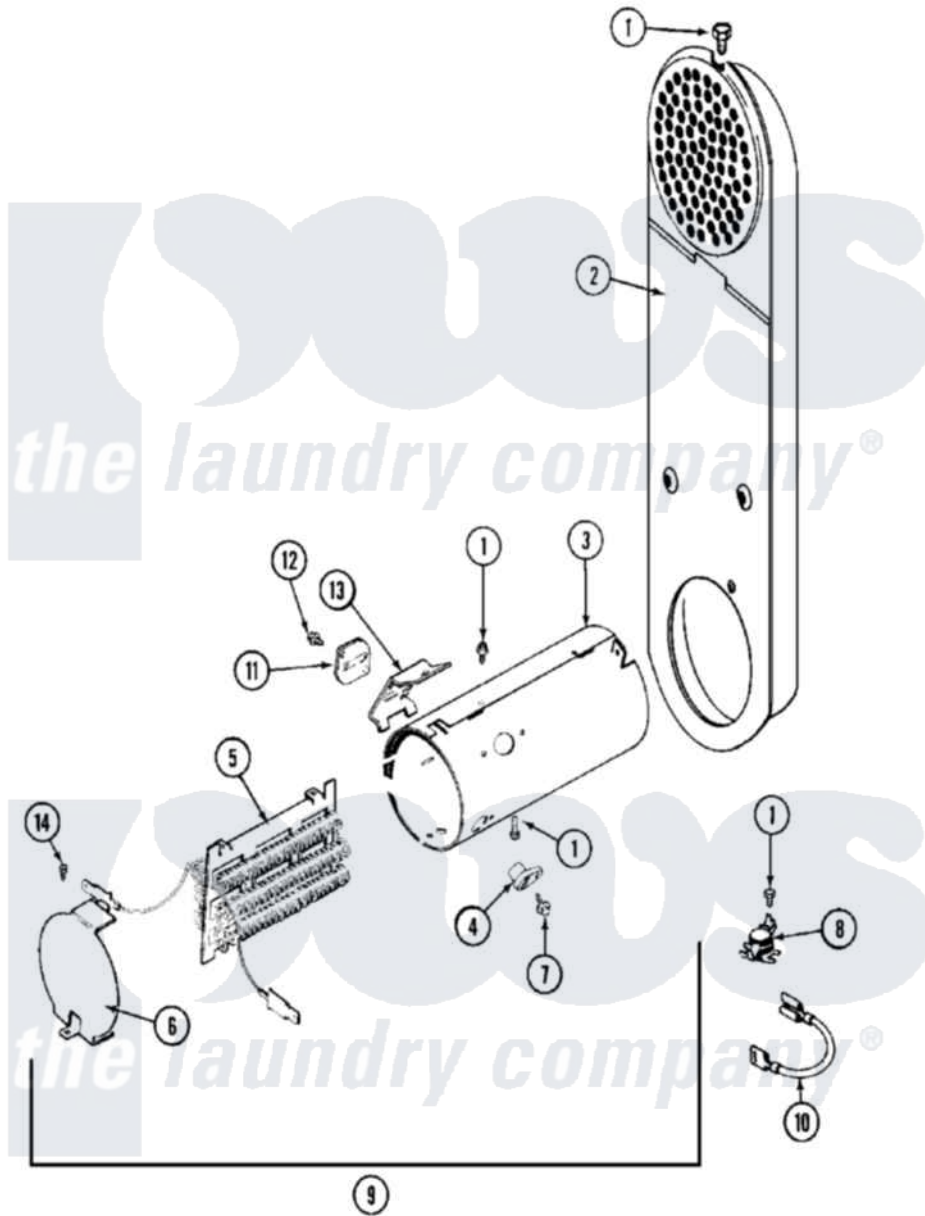

Maytag MHE15MNAYW 05 - HEATER

Maytag Commercial Maytag MHE15MNAYW Dryer Parts Parts Diagram 05 - HEATER
 Click on the part number to view part

Item	Original Part Number	Replaced By	Status	Part Description
001	211294	90767		Screw, 8A X 3/8 HeX Washer Head Tapping
002	33001803	33003038		Assembly, Inlet Duct-Elec
003	314995			Enclosure, Heater
004	314998			Insulator, Terminal
005	307185	308614		Heater Sub-Assembly
006	314999			Shield, Radiant
007	NLA		Not Available	SCREW
008	303396			Thermostat, Hi-Limit
009	307179			Heater Assembly
010	Y307173			Wire, Jumper
011	307473			Fuse, Thermal
012	NLA		Not Available	SCREW
013	315346			Bracket, Thermal Fuse
014	22001996	3370225		Screw
015	Y308590	W10116795		Heater