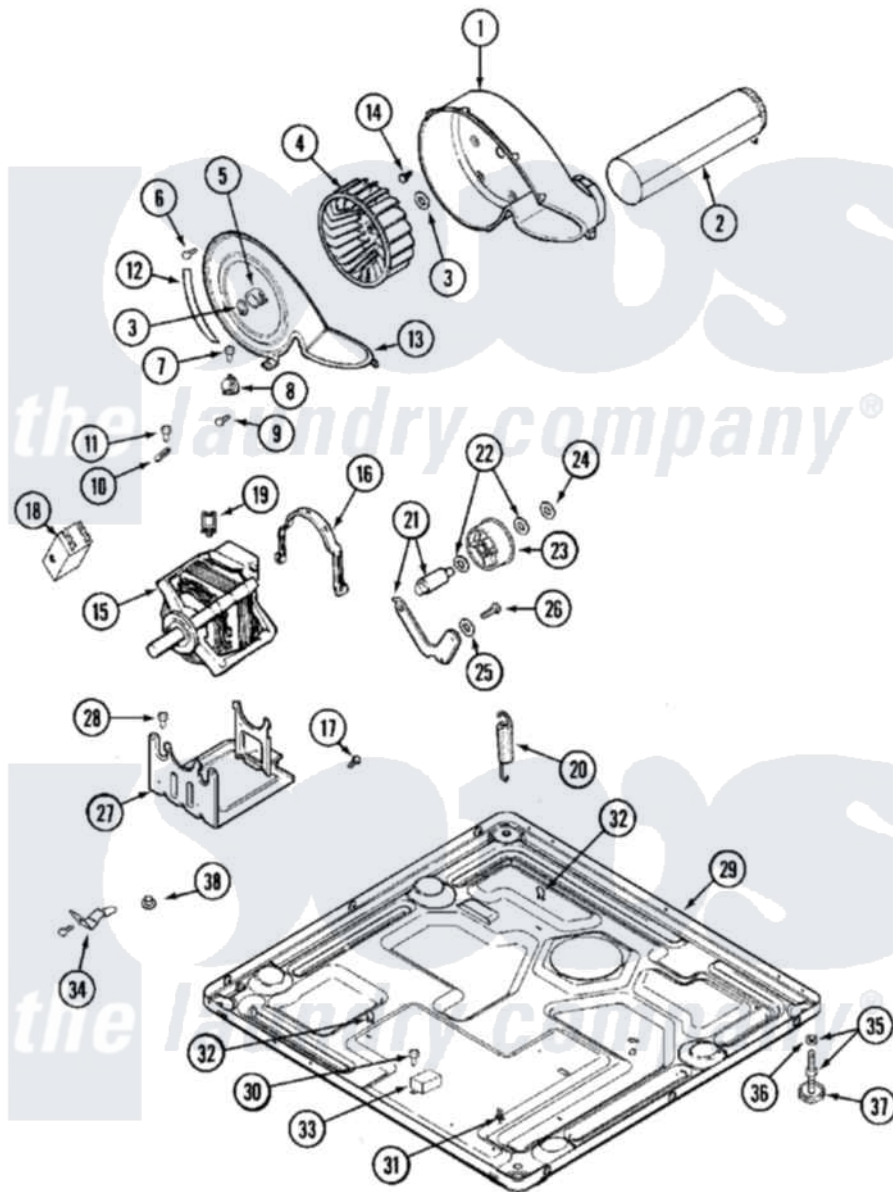

Maytag MHE15MNAYW 06 - MOTOR DRIVE

Maytag [Commercial Maytag MHE15MNAYW Dryer Parts](#) Parts Diagram 06 - MOTOR DRIVE
 Click on the part number to view part

Item	Original Part Number	Replaced By	Status	Part Description
001	33001789			Housing, Blower
002	22001995			Screw Note: Screw, Tumbler Front And Shroud
"	33001800			Duct Assembly, Exhaust
003	410233	9703438		Ring-Retrn
004	33001790			Wheel, Blower
005	312967			Clamp, Blower Housing
006	33001855	33002917		Screw, No.10-16
007	Y313561			Screw---NA
008	303392			Thermostat, Cycling
"	306967			Thermostat, Multi-Temp Part Not Used Mde26ct-MN Only
"	33001306			Wire Harness, Thermostats
"	33002083			Wire, Thermostat Jumper
009	22001996	3370225		Screw
010	33001762			Fuse, Thermal
011	NLA		Not Available	SCREW, THERMAL CUT-OFF