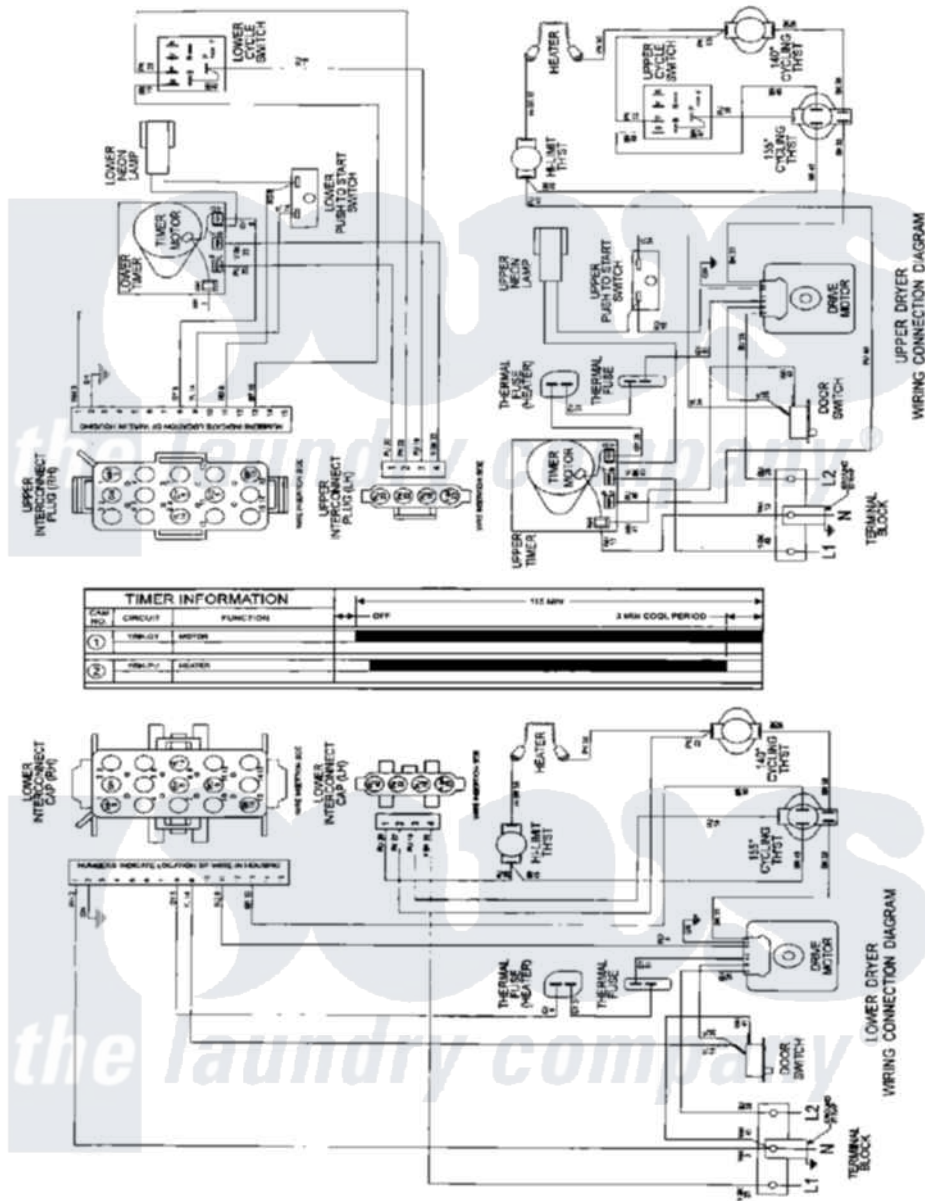

Maytag MHE15MNAYW 07 - WIRING INFORMATION

Maytag Commercial Maytag MHE15MNAYW Dryer Parts Parts Diagram 07 - WIRING INFORMATION
 Click on the part number to view part

Item	Original Part Number	Replaced By	Status	Part Description
001	NLA		Not Available	WIRING INFORMATION