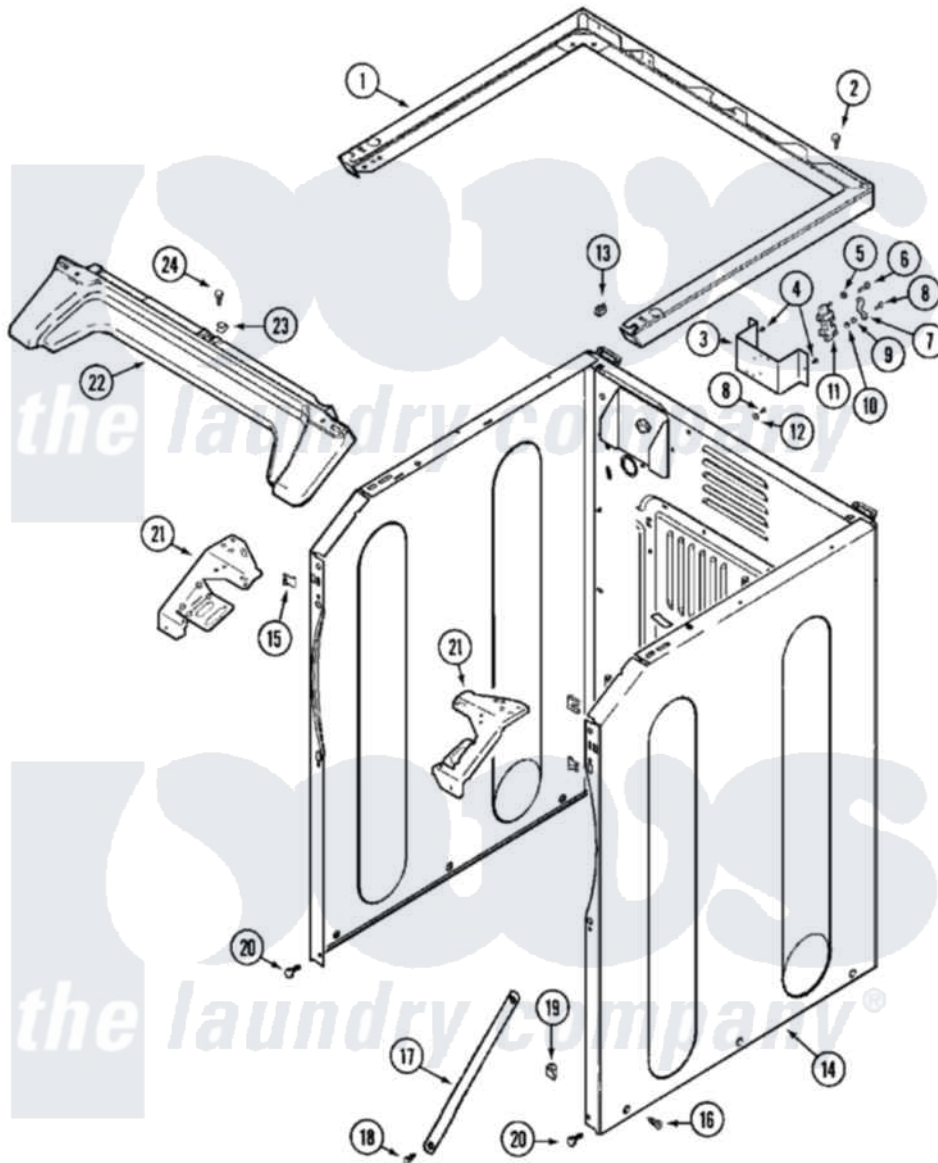

Maytag MHE15MNAZW 01 - CABINET-FRONT (LOWER)

Maytag Commercial Maytag MHE15MNAZW Dryer Parts Parts Diagram 01 - CABINET-FRONT (LOWER)
 Click on the part number to view part

Item	Original Part Number	Replaced By	Status	Part Description
001	33002005	33002963		Support, Weld Assembly
002	22001883	214354		Screw, Top Cover To Cabnt.
003	NLA		Not Available	BRACKET, TERMINAL BLOCK---NA
004	22001995			Screw Note: Screw, Tumbler Front And Shroud
005	Y311270			Washer, Terminal Block
006	Y312209	W10001200		Screw
007	Y312184			Strap, Grounding
008	NLA		Not Available	SCREW, GROUND STRAP
009	311484	112432		Nut
010	311093			Washer, Terminal Connection
011	33001244			Block, Terminal
012	NLA		Not Available	WASHER, GROUND LUG
013	22001502			Fastener, U-NUt
014	33002626			Cabinet, Assembly
"	NLA		Not Available	CABINET (WHT)

015	22002049		Clip Note: Clip, Front Panel
016	213007		Xfor Cabinet See Cabinet, Back
"	22003409	213007	Xfor Cabinet See Cabinet, Back
017	22002259	22002767	Brace, Cross
018	22001995		Screw Note: Screw, Tumbler Front And Shroud
019	Y310376		Clip, Door Switch Harness
020	22001995		Screw Note: Screw, Tumbler Front And Shroud
021	33002009		Bracket, Corner
"	33002010	33002473	Bracket, Corner
"	33002095	33002474	Bracket, Corner
"	33002096		Bracket, Corner
022	33002011		Cover, Access
023	33002013		Fastener Clip, Access Cover
024	22001995		Screw Note: Screw, Tumbler Front And Shroud
025	33002078		Wire Harness, Main
"	NLA	Not Available	WIRE HARNESS, MAIN (LWR)
026	33001989		Retainer, Vault Switch