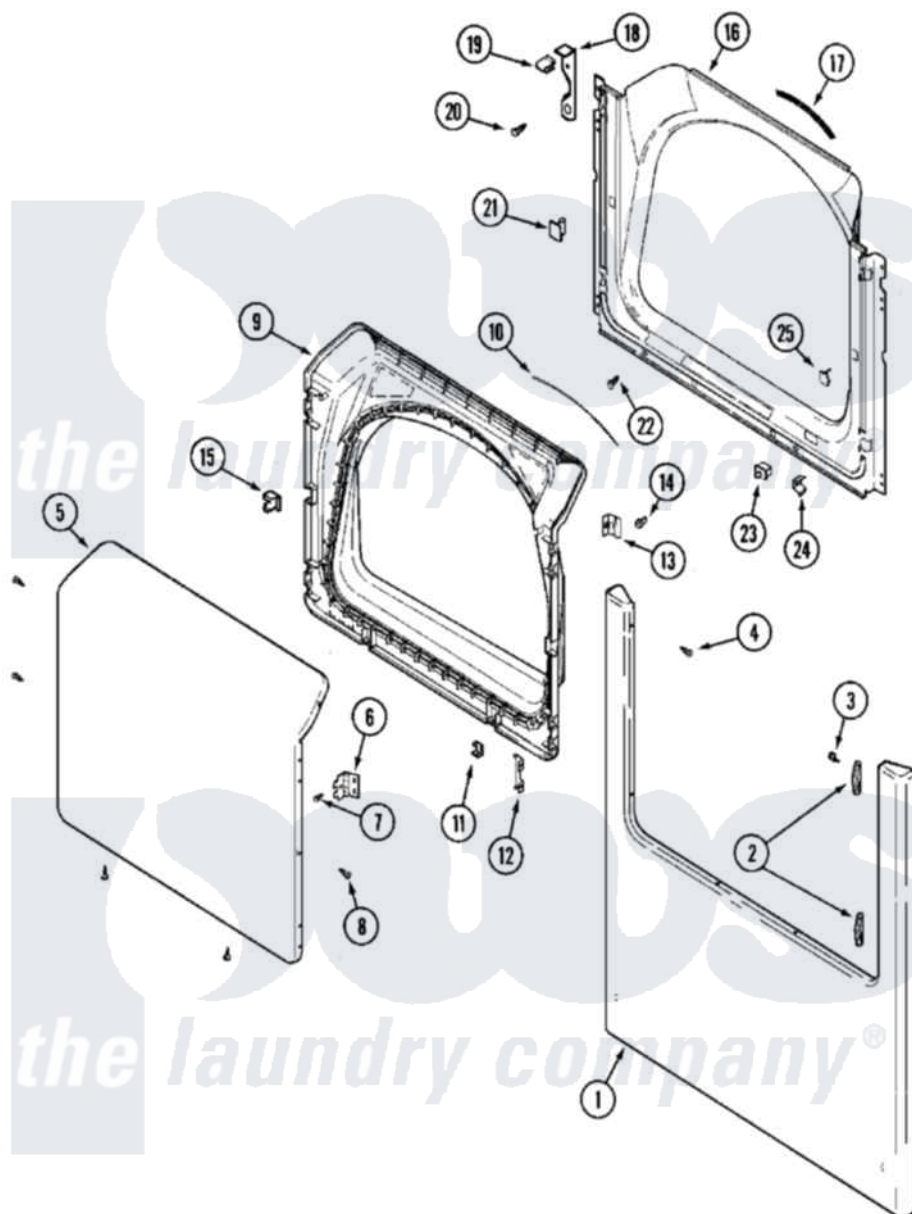

Maytag MHE15MNAZW 02 - DOOR (LOWER)

Maytag [Commercial Maytag MHE15MNAZW Dryer Parts](#) Parts Diagram 02 - DOOR (LOWER)
 Click on the part number to view part

Item	Original Part Number	Replaced By	Status	Part Description
001	22002241	22002836		Panel, Front
002	33001764			Cover, Hinge Hole
003	33001846			Screw, Hinge Hole Cover
004	22002243			Screw, Front Panel And Hinge
005	22001979			Door, Outer
006	33001759			Hinge, Door
007	22002062	98006631		Screw
008	22002063			Screw No.8-18AB Wafer Head
009	33001750			Door, Inner/ W Seal
010	33002094			Seal, Door
011	22002039			Clip, Door
012	22002038			Clip, Door
013	33001793			Bracket, Strike
014	33001761			Strike, Door
015	33001763			Plug, Inner Door
016	33001778			Shroud

017	33001767		Seal, Shroud
018	22002991		Kit, Access Cover Hook
019	33002037		Fastener, Access Cover Hook
020	22001995		Screw Note: Screw, Tumbler Front And Shroud
021	33001791	306436	Door Latch Kit--W
022	33001768		Screw, Shroud Note: Screw, Shroud And Outlet Duct
023	33001509	W10169313	Switch-Dor
024	33001760		Bracket, Hinge
025	Y304578	LA-1003	Door Catch Kit