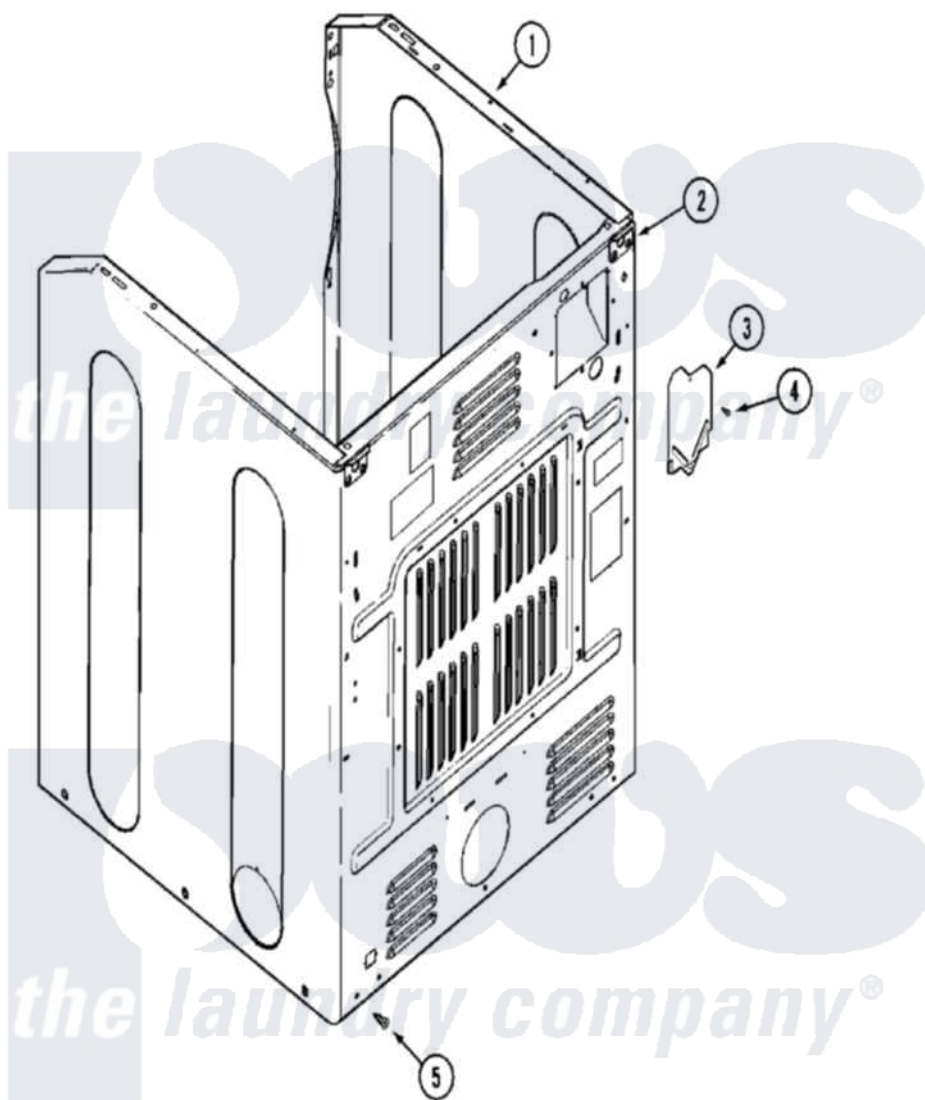

Maytag MHE15MNAZW 03 - CABINET-REAR

Maytag [Commercial Maytag MHE15MNAZW Dryer Parts](#) Parts Diagram 03 - CABINET-REAR
 Click on the part number to view part

| Item | Original Part Number | Replaced By | Status | Part Description |
|------|--------------------------|--------------------------|---------------|---|
| 001 | 33002626 | | | Cabinet, Assembly |
| " | NLA | | Not Available | CABINET (WHT-LWR) |
| " | NLA | | Not Available | PLUG, HOLE |
| 002 | 22001995 | | | Screw Note: Screw, Tumbler Front And Shroud |
| " | 22003367 | 22004095 | | Hinge, Plastic |
| " | NLA | | Not Available | BRACKET, CABINET HINGE |
| 003 | 33001795 | | | Cover, Terminal Block |
| 004 | 22001995 | | | Screw Note: Screw, Tumbler Front And Shroud |
| 005 | 22001995 | | | Screw Note: Screw, Tumbler Front And Shroud |