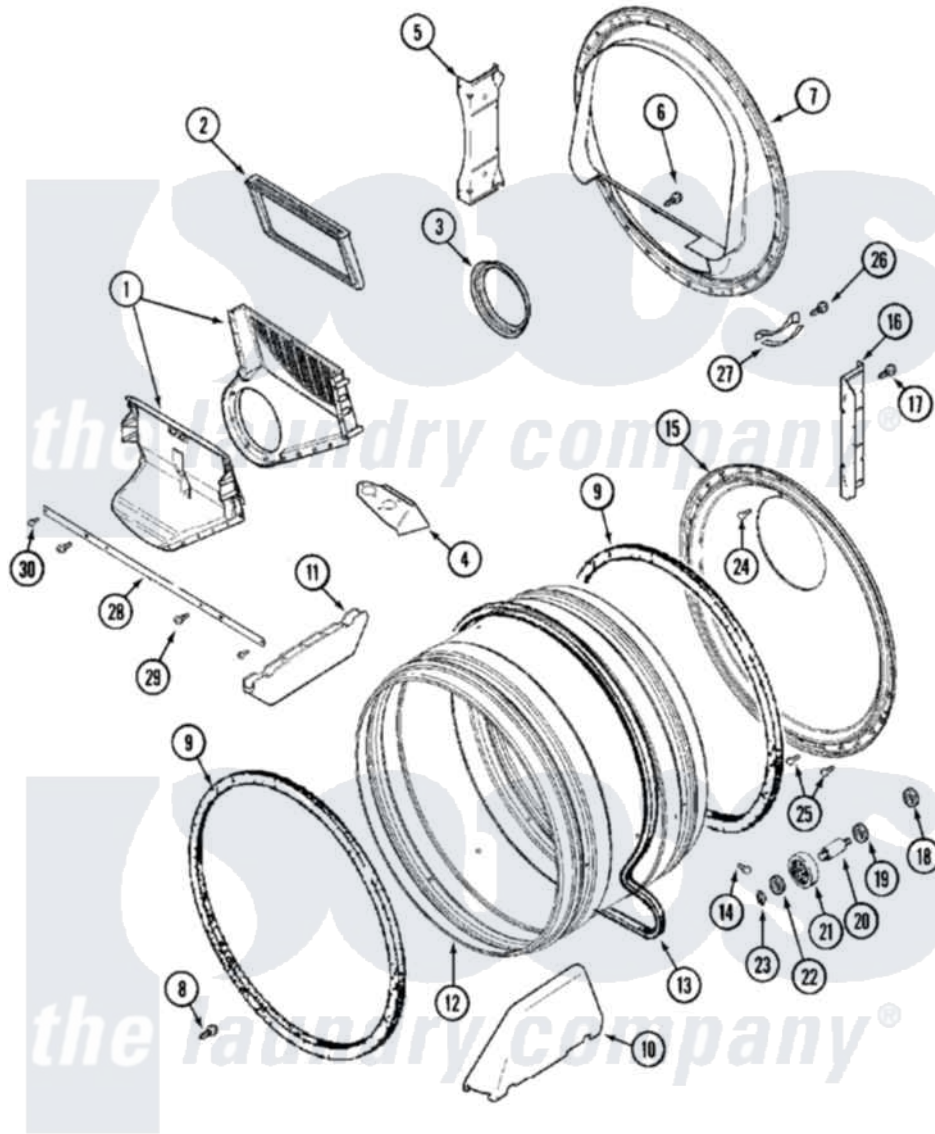

Maytag MHE15MNAZW 04 - TUMBLER

Maytag [Commercial Maytag MHE15MNAZW Dryer Parts](#) Parts Diagram 04 - TUMBLER
 Click on the part number to view part

Item	Original Part Number	Replaced By	Status	Part Description
001	33001799			Outlet Duct Assembly Note: Outlet Duct Assembly
002	33001804	33002790		Lint Filter
003	33001758	33002560		Seal, Blower
"	33002082	33002560		Seal, Blower
004	33001837			Cover, Thermostat
005	NLA		Not Available	SUPPORT, TUMBLER FRONT
006	NLA		Not Available	SCREW, OUTLET DUCT
007	33001802			Front, Tumbler
008	33001855	33002917		Screw, No.10-16
009	33001807			Seal, Tumbler
010	33002032			Baffle
011	33001755			Baffle
012	33001794	33001889		Tumbler
013	33001777	33002535		V-Belt
014	33001788	33002973		Screw, No.9-15 X 1.00 Hx WS

015	33001801		Back, Tumbler
016	NLA	Not Available	SUPPORT, BACK
017	22001995		Screw Note: Screw, Tumbler Front And Shroud
018	33001443		Nut, Hex
019	Y313347	312535	Washer, Vault Mounting Brk.
020	Y312948	6-3129480	Shaft- Tumbler
021	Y303373	12001541	Drum Roller/Washer Assembly--W
022	312535		Washer, Vault Mounting Brk.
023	410233	9703438	Ring-Retr
024	210932		Screw, No.8 X 9/16 Ctsk Note: Screw, Inlet Duct
025	22001996	3370225	Screw
026	210720		Rivet, Bearing To Tumbler Fmt
027	306508		Tumbler Bearing Kit ---W
028	33002039		Brace, Tumbler Front
029	33001768		Screw, Shroud Note: Screw, Shroud And Outlet Duct
030	22001995		Screw Note: Screw, Tumbler Front And Shroud