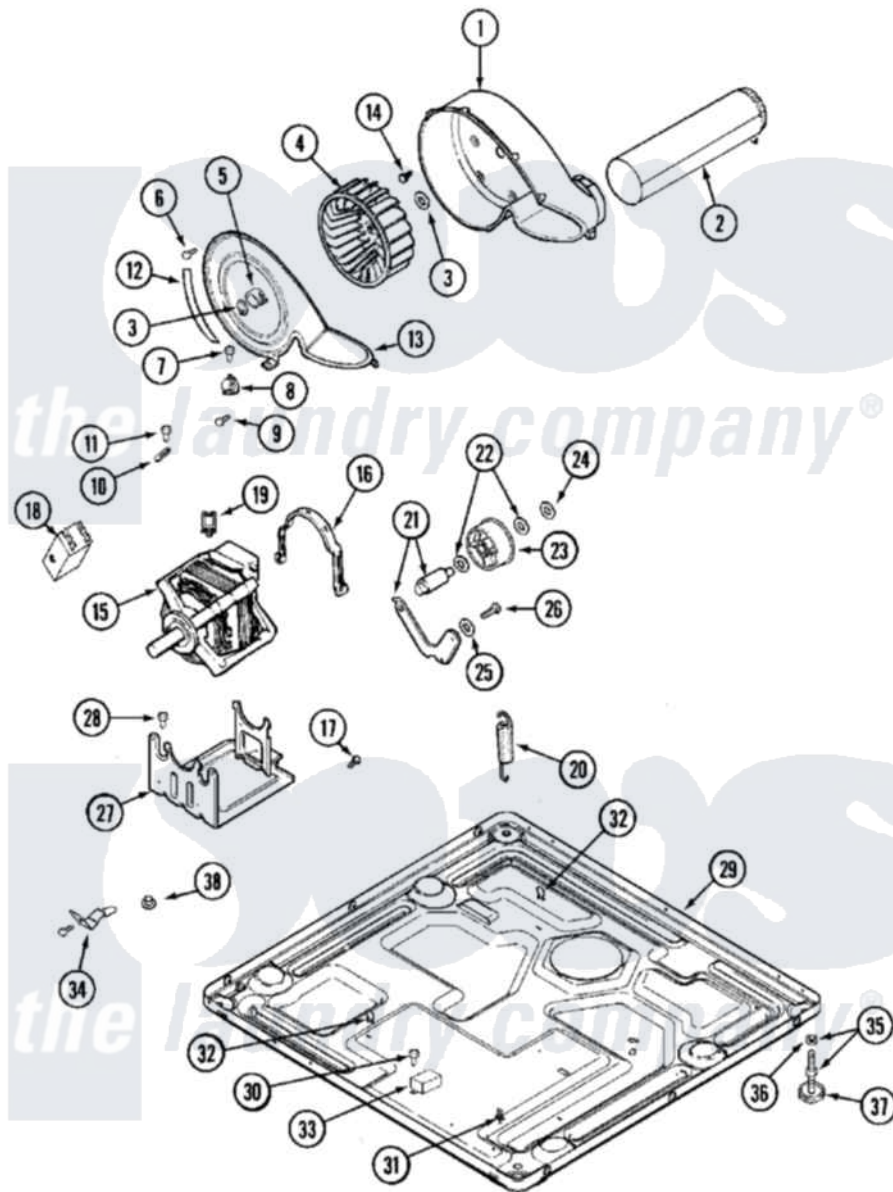

Maytag MHE15MNAZW 06 - MOTOR DRIVE

Maytag [Commercial Maytag MHE15MNAZW Dryer Parts](#) Parts Diagram 06 - MOTOR DRIVE
 Click on the part number to view part

Item	Original Part Number	Replaced By	Status	Part Description
001	33001789			Housing, Blower
002	22001995			Screw Note: Screw, Tumbler Front And Shroud
"	33001800			Duct Assembly, Exhaust
003	410233	9703438		Ring-Retrn
004	33001790			Wheel, Blower
005	312967			Clamp, Blower Housing
006	33001855	33002917		Screw, No.10-16
007	Y313561			Screw---NA
008	303392			Thermostat, Cycling
"	306967			Thermostat, Multi-Temp Part Not Used Mde26ct-MN Only
"	33001306			Wire Harness, Thermostats
"	33002083			Wire, Thermostat Jumper
009	22001996	3370225		Screw
010	33001762			Fuse, Thermal
011	NLA		Not Available	SCREW, THERMAL CUT-OFF