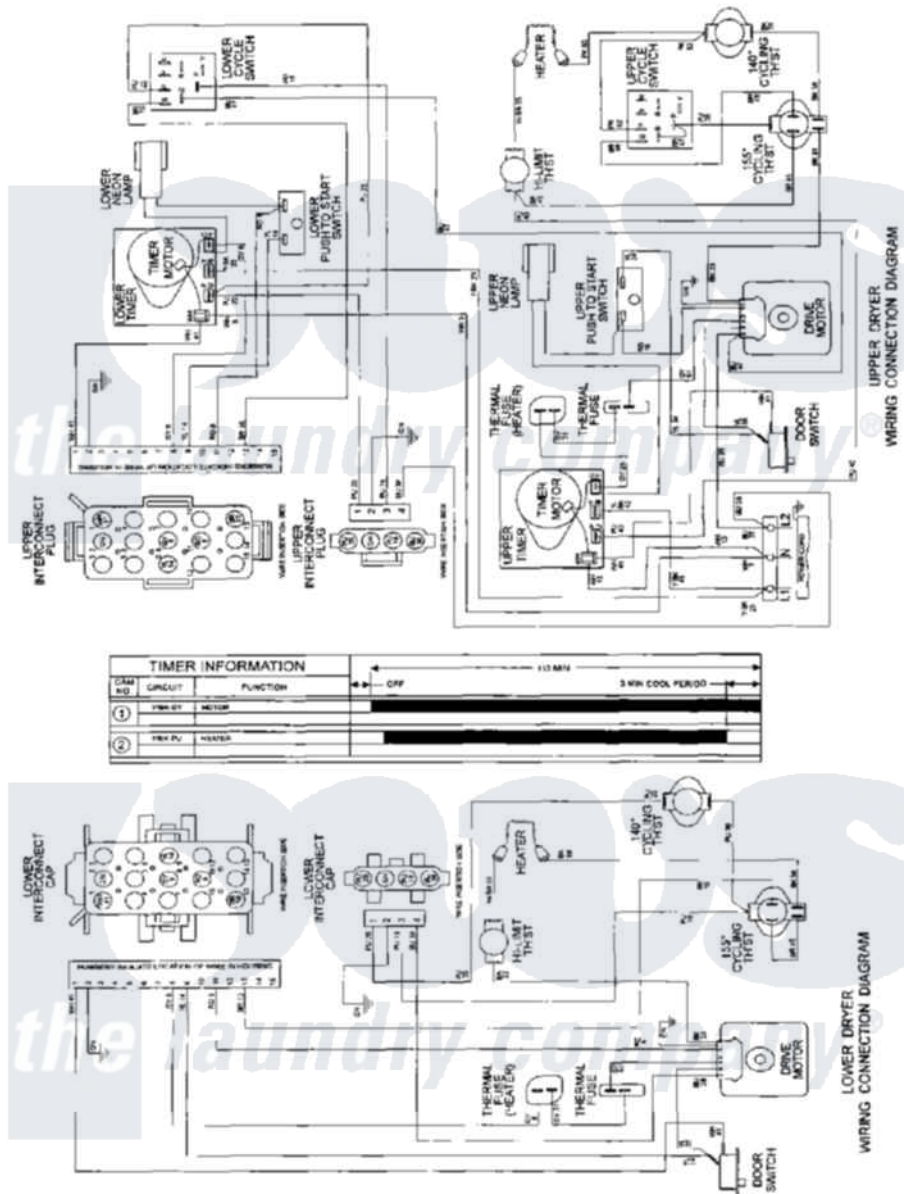

# Maytag MHE15MNAZW 07 - WIRING INFORMATION

Maytag [Commercial Maytag MHE15MNAZW Dryer Parts](#) Parts Diagram 07 - WIRING INFORMATION  
 Click on the part number to view part

Item	Original Part Number	Replaced By	Status	Part Description
001	NLA		Not Available	WIRING INFORMATION