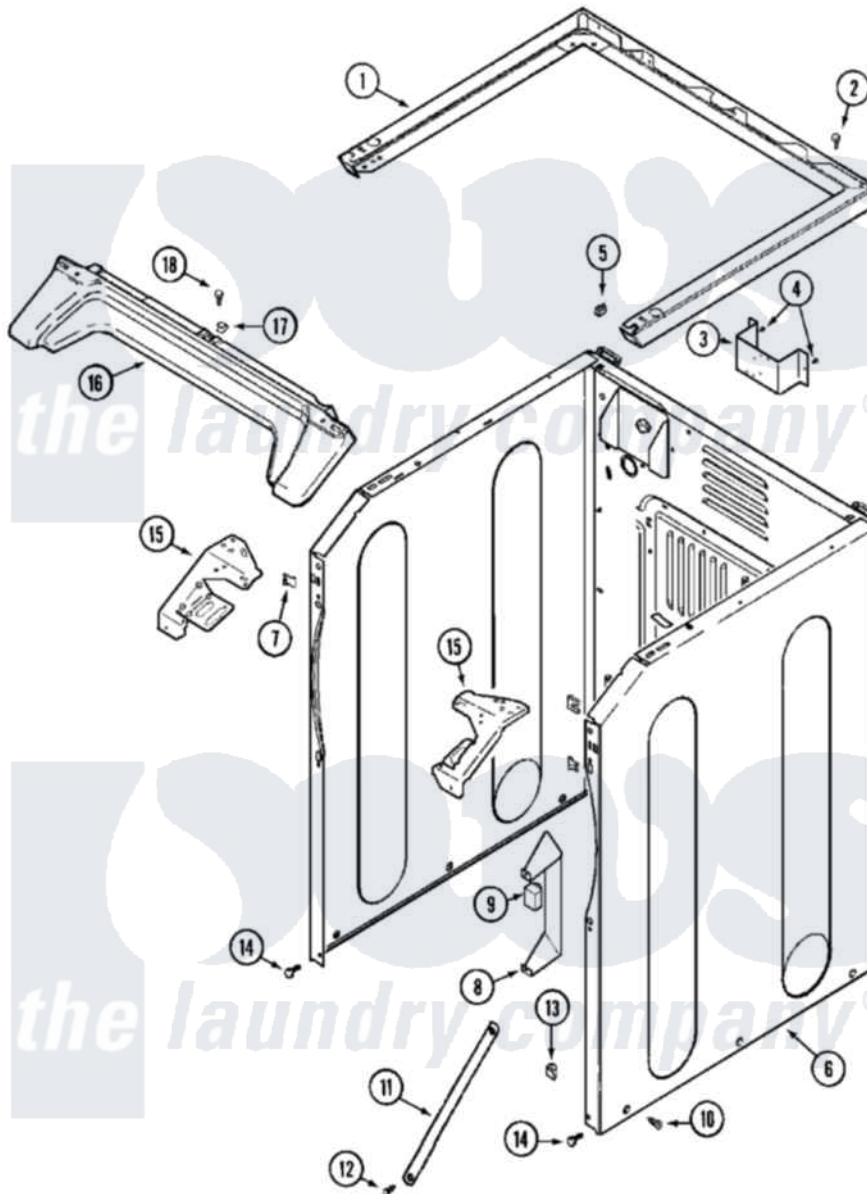

Maytag MHE15PDAGW 01 - CABINET-FRONT (LOWER)

Maytag Commercial Maytag MHE15PDAGW Dryer Parts Parts Diagram 01 - CABINET-FRONT (LOWER)
 Click on the part number to view part

Item	Original Part Number	Replaced By	Status	Part Description
001	33002005	33002963		Support, Weld Assembly
002	22001883	214354		Screw, Top Cover To Cabnt.
003	NLA		Not Available	BRACKET, TERMINAL BLOCK---NA
004	22001995			Screw Note: Screw, Tumbler Front And Shroud
005	22001502			Fastener, U-NUt
006	NLA		Not Available	CABINET (WHT)
007	22002049			Clip Note: Clip, Front Panel
008	Y313561			Screw---NA
"	314627			Bracket, Relays
"	Y310632	1163839		Screw
009	206421			Relay, Motor Reversing
"	22001866			Screw, Relay
"	306398			Relay, Heater
"	Y251119	3177991		Screw
010	213007			Xfor Cabinet See Cabinet,

010	210007		Back
011	22002259	22002767	Brace, Cross
012	22001995		Screw Note: Screw, Tumbler Front And Shroud
013	Y310376		Clip, Door Switch Harness
014	22001995		Screw Note: Screw, Tumbler Front And Shroud
015	33002009		Bracket, Corner
"	33002010	33002473	Bracket, Corner
016	33002011		Cover, Access
017	33002013		Fastener Clip, Access Cover
018	22001995		Screw Note: Screw, Tumbler Front And Shroud
019	33002067		Wire Harness, Main
"	33002069		Wire Harness, Main
020	33001989		Retainer, Vault Switch