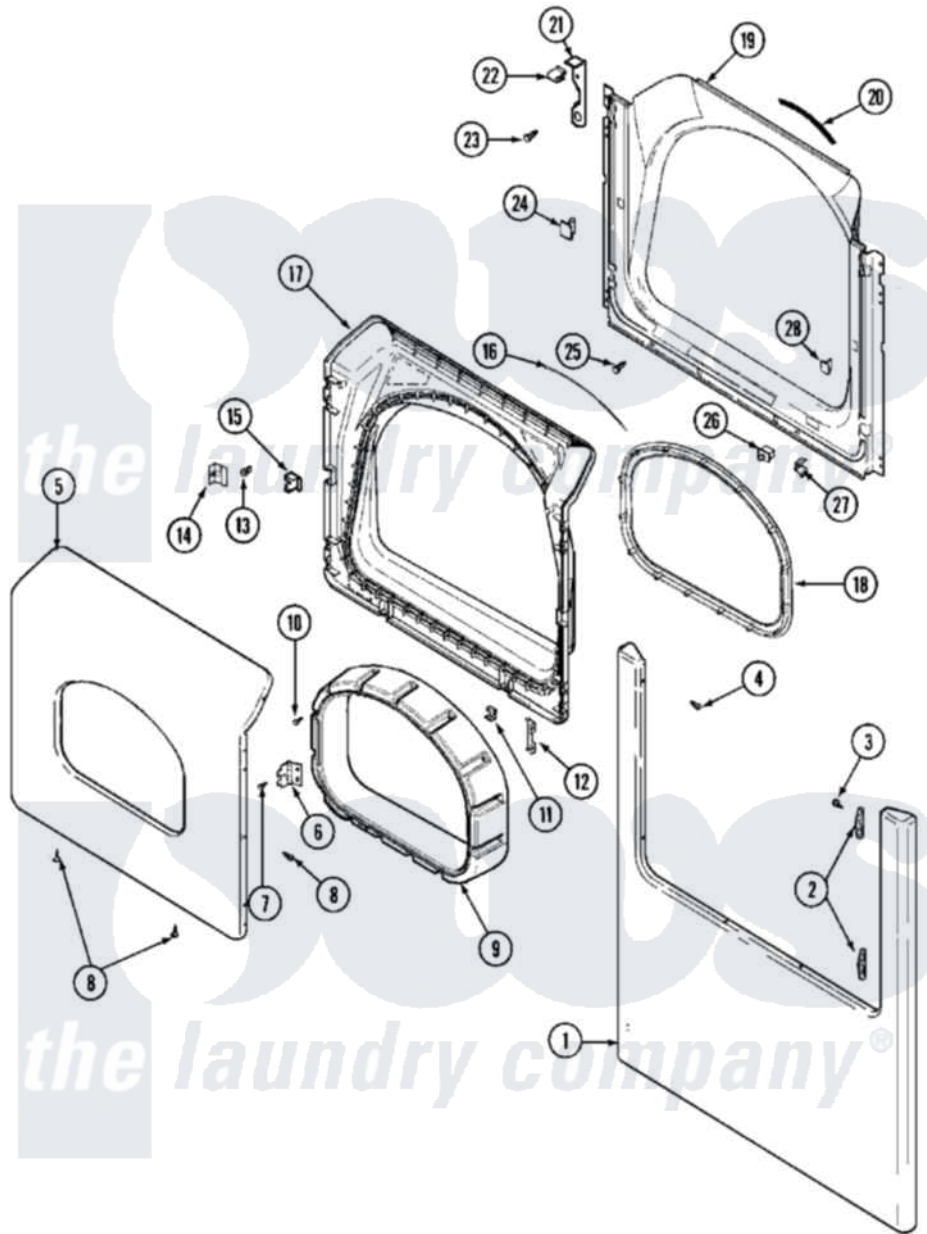

Maytag MHE15PDAGW 02 - DOOR (LOWER)

Maytag [Commercial Maytag MHE15PDAGW Dryer Parts](#) Parts Diagram 02 - DOOR (LOWER)
 Click on the part number to view part

Item	Original Part Number	Replaced By	Status	Part Description
001	22002241	22002836		Panel, Front
002	33001764			Cover, Hinge Hole
003	33001846			Screw, Hinge Hole Cover
004	22002243			Screw, Front Panel And Hinge
005	33002028			Door, Outer
006	33001759			Hinge, Door
007	22002062	98006631		Screw
008	22002063			Screw No.8-18AB Wafer Head
009	33002018	33002780		Door Tunnel W` Handle
010	22002300	9740848		Screw, Mixing Valve Mounting
011	22002039			Clip, Door
012	22002038			Clip, Door
013	33001761			Strike, Door
014	33001793			Bracket, Strike
015	33001763			Plug, Inner Door
016	33002094			Seal, Door

017	33002030		Door, Inner
018	33002022	33002607	Lens, Door
019	33002033		Shroud
020	33001767		Seal, Shroud
021	22002991		Kit, Access Cover Hook
022	33002037		Fastener, Access Cover Hook
023	22001995		Screw Note: Screw, Tumbler Front And Shroud
024	33001791	306436	Door Latch Kit--W
025	33001768		Screw, Shroud Note: Screw, Shroud And Outlet Duct
026	33002250	33002166	Switch, Door
027	33001760		Bracket, Hinge
028	Y304578	LA-1003	Door Catch Kit