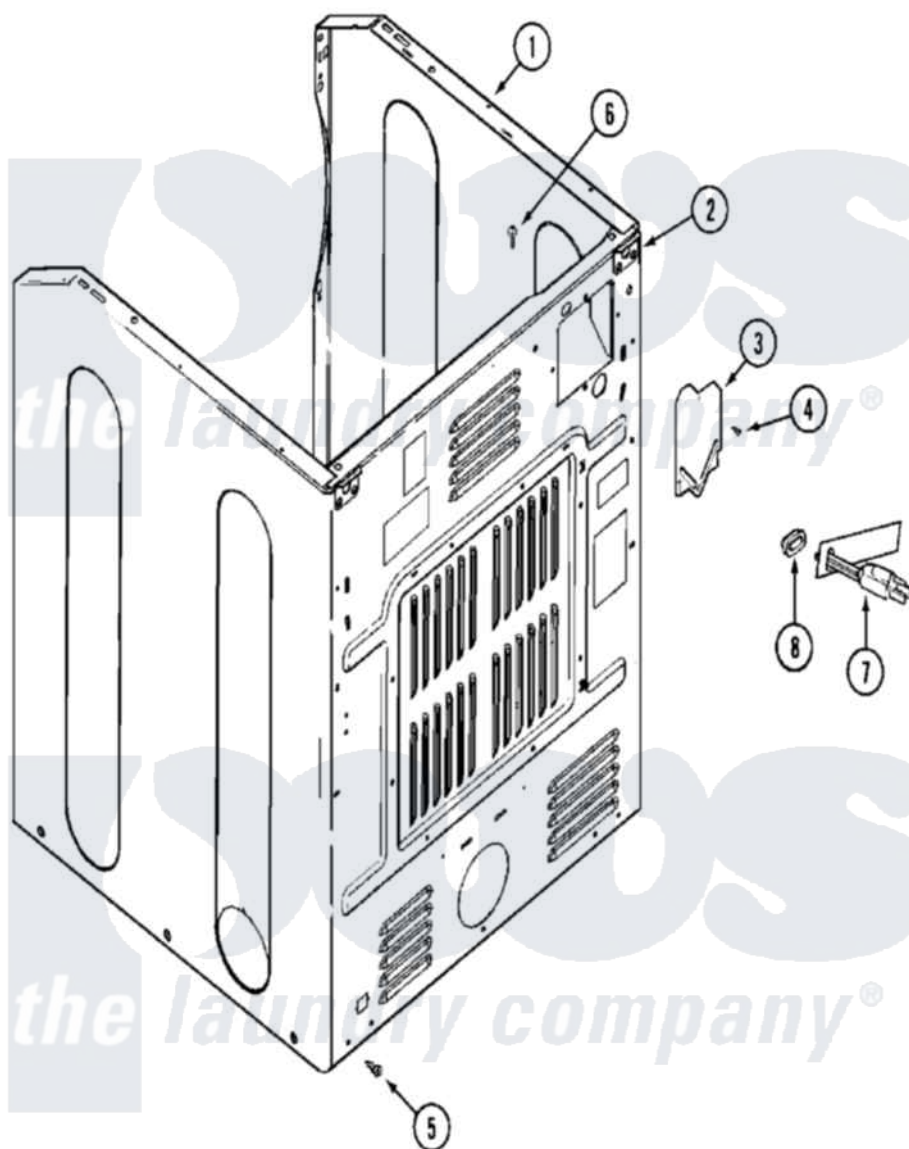

Maytag MHE15PDAGW 03 - CABINET-REAR

Maytag [Commercial Maytag MHE15PDAGW Dryer Parts](#) Parts Diagram 03 - CABINET-REAR
 Click on the part number to view part

Item	Original Part Number	Replaced By	Status	Part Description
001	NLA		Not Available	CABINET (WHT-LWR)
002	NLA		Not Available	BRACKET, CABINET HINGE
003	33001795			Cover, Terminal Block
004	22001995			Screw Note: Screw, Tumbler Front And Shroud
005	22001995			Screw Note: Screw, Tumbler Front And Shroud
006	210186	3370225		Screw
007	33001819		Not Available	CORD, POWER (AS WRAPPED)
008	216183			Grommet, Cord Export