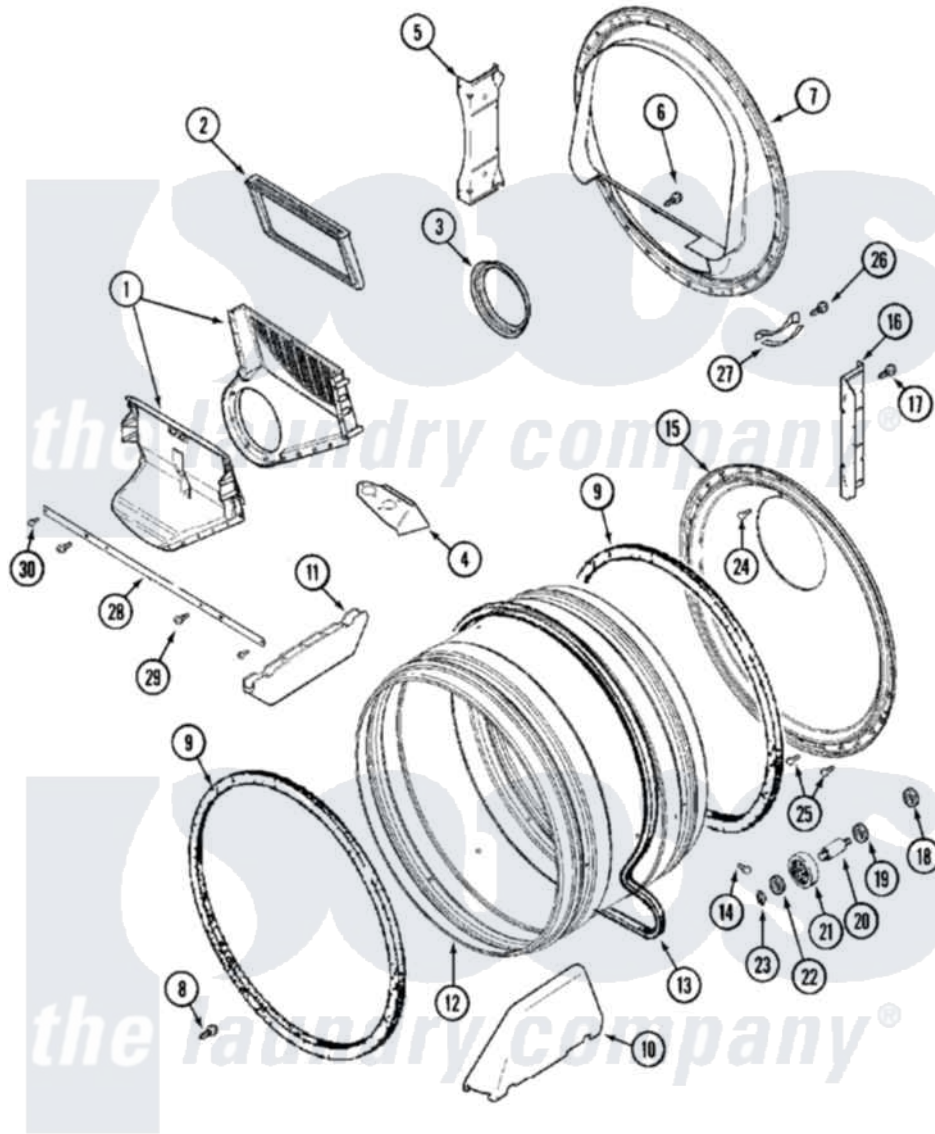

Maytag MHE15PDAGW 04 - TUMBLER

Maytag [Commercial Maytag MHE15PDAGW Dryer Parts](#) Parts Diagram 04 - TUMBLER
 Click on the part number to view part

Item	Original Part Number	Replaced By	Status	Part Description
001	33001799			Outlet Duct Assembly Note: Outlet Duct Assembly
002	33001804	33002790		Lint Filter
003	33001758	33002560		Seal, Blower
004	33001837			Cover, Thermostat
005	NLA		Not Available	SUPPORT, TUMBLER FRONT
006	NLA		Not Available	SCREW, OUTLET DUCT
007	33001802			Front, Tumbler
008	33001855	33002917		Screw, No.10-16
009	33001807			Seal, Tumbler
010	33002032			Baffle
011	33001755			Baffle
012	33001794	33001889		Tumbler
013	33001777	33002535		V-Belt
014	33001788	33002973		Screw, No.9-15 X 1.00 Hx WS
015	33001801			Back, Tumbler

016	NLA	Not Available	SUPPORT, BACK
017	22001995		Screw Note: Screw, Tumbler Front And Shroud
018	33001443		Nut, Hex
019	Y313347	312535	Washer, Vault Mounting Brk.
020	Y312948	6-3129480	Shaft- Tumbler
021	Y303373	12001541	Drum Roller/Washer Assembly--W
022	312535		Washer, Vault Mounting Brk.
023	410233	9703438	Ring-Retrn
024	210932		Screw, No.8 X 9/16 Ctsk Note: Screw, Inlet Duct
025	22001996	3370225	Screw
026	210720		Rivet, Bearing To Tumbler Fmt
027	306508		Tumbler Bearing Kit ---W
028	33002039		Brace, Tumbler Front
029	33001768		Screw, Shroud Note: Screw, Shroud And Outlet Duct
030	22001995		Screw Note: Screw, Tumbler Front And Shroud