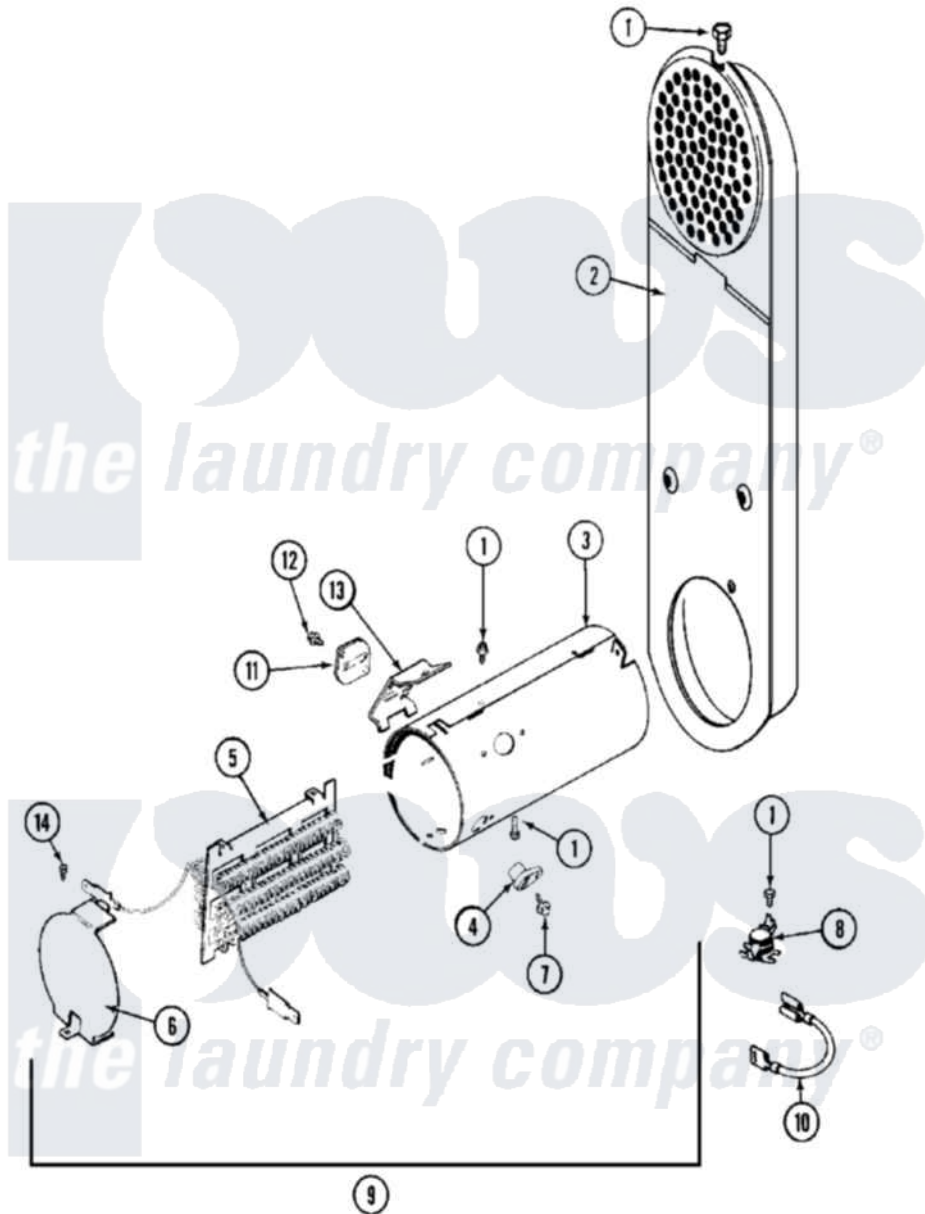

Maytag MHE15PDAGW 05 - HEATER

Maytag Commercial Maytag MHE15PDAGW Dryer Parts Parts Diagram 05 - HEATER
 Click on the part number to view part

Item	Original Part Number	Replaced By	Status	Part Description
001	211294	90767		Screw, 8A X 3/8 HeX Washer Head Tapping
002	33001803	33003038		Assembly, Inlet Duct-Elec
003	314995			Enclosure, Heater
004	314998			Insulator, Terminal
005	307186	Y308615		Heater Sub-Assembly
006	314999			Shield, Radiant
007	NLA		Not Available	SCREW
008	303396			Thermostat, Hi-Limit
009	307180	33001400		Heater Assembly
010	Y307173			Wire, Jumper
011	307473			Fuse, Thermal
012	NLA		Not Available	SCREW
013	315346			Bracket, Thermal Fuse
014	22001996	3370225		Screw
015	Y308590	W10116795		Heater