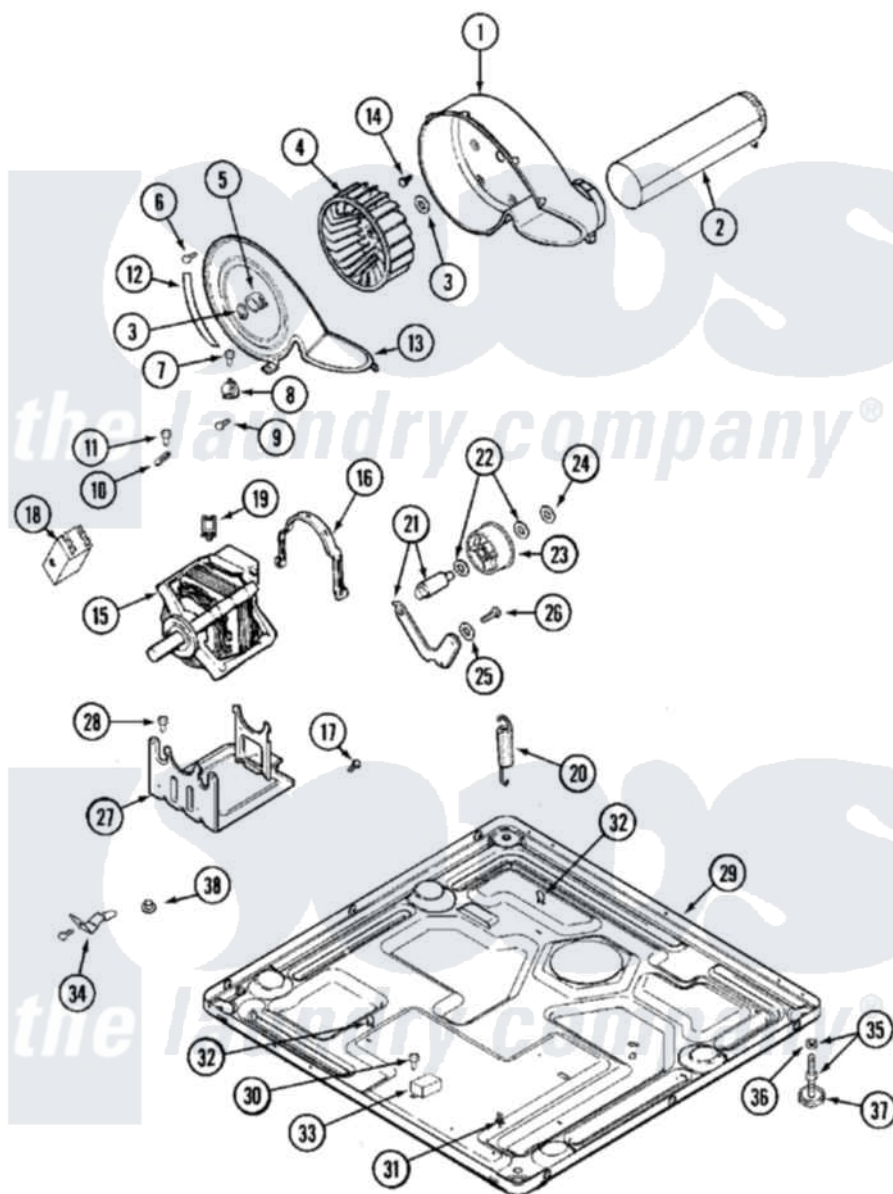

# Maytag MHE15PDAGW 06 - MOTOR DRIVE

Maytag [Commercial Maytag MHE15PDAGW Dryer Parts](#) Parts Diagram 06 - MOTOR DRIVE  
 Click on the part number to view part

Item	Original Part Number	Replaced By	Status	Part Description
001	<a href="#">33001789</a>			Housing, Blower
002	<a href="#">22001995</a>			Screw Note: Screw, Tumbler Front And Shroud
"	<a href="#">33001800</a>			Duct Assembly, Exhaust
003	410233	<a href="#">9703438</a>		Ring-Retrn
004	<a href="#">33001790</a>			Wheel, Blower
005	<a href="#">312967</a>			Clamp, Blower Housing
006	33001855	<a href="#">33002917</a>		Screw, No.10-16
007	<a href="#">Y313561</a>			Screw---NA
008	<a href="#">307208</a>			Thermistor, Temp. Control
"	<a href="#">33303391</a>			Thermostat, Cycling
009	22001996	<a href="#">3370225</a>		Screw
010	<a href="#">33001762</a>			Fuse, Thermal
011	NLA		Not Available	SCREW, THERMAL CUT-OFF
012	NLA		Not Available	SEAL, BLOWER COVER
013	33001796	<a href="#">33002711</a>		Cover, Blower Housing
014	314818	<a href="#">1163839</a>		Screw