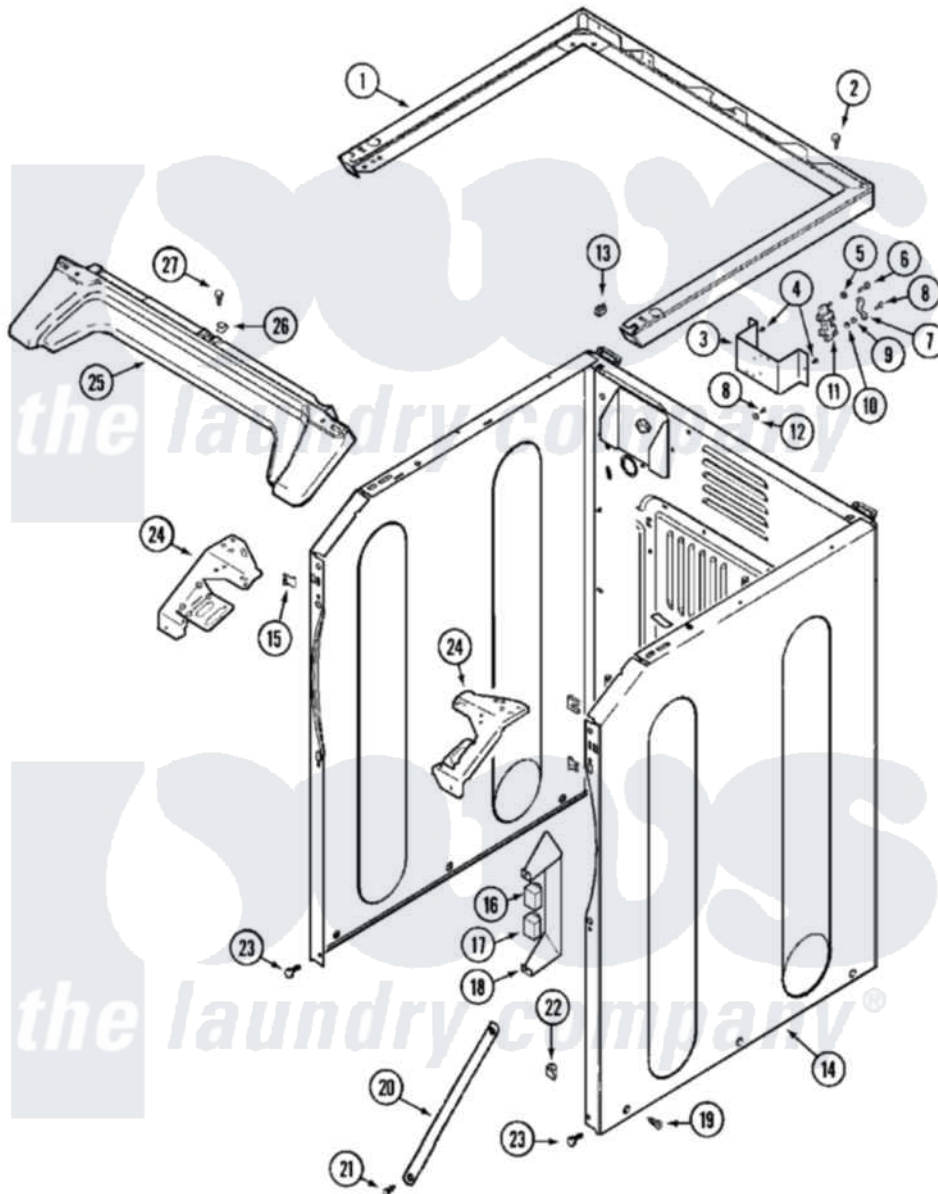

Maytag MHE15PDAUW 01 - CABINET-FRONT (LOWER)

Maytag Commercial Maytag MHE15PDAUW Dryer Parts Parts Diagram 01 - CABINET-FRONT (LOWER)
 Click on the part number to view part

| Item | Original Part Number | Replaced By | Status | Part Description |
|------|--------------------------|---------------------------|---------------|---|
| 001 | 33002005 | 33002963 | | Support, Weld Assembly |
| 002 | 22001883 | 214354 | | Screw, Top Cover To Cabnt. |
| 003 | NLA | | Not Available | BRACKET, TERMINAL BLOCK---NA |
| 004 | 22001995 | | | Screw Note: Screw, Tumbler Front And Shroud |
| 005 | Y311270 | | | Washer, Terminal Block |
| 006 | Y312209 | W10001200 | | Screw |
| 007 | Y312184 | | | Strap, Grounding |
| 008 | NLA | | Not Available | SCREW, GROUND STRAP |
| 009 | 311484 | 112432 | | Nut |
| 010 | 311093 | | | Washer, Terminal Connection |
| 011 | 33001244 | | | Block, Terminal |
| 012 | NLA | | Not Available | WASHER, GROUND LUG |
| 013 | 22001502 | | | Fastener, U-NUt |
| 014 | NLA | | Not Available | CABINET (WHT) |
| 015 | 22002049 | | | Clip Note: Clip, Front Panel |