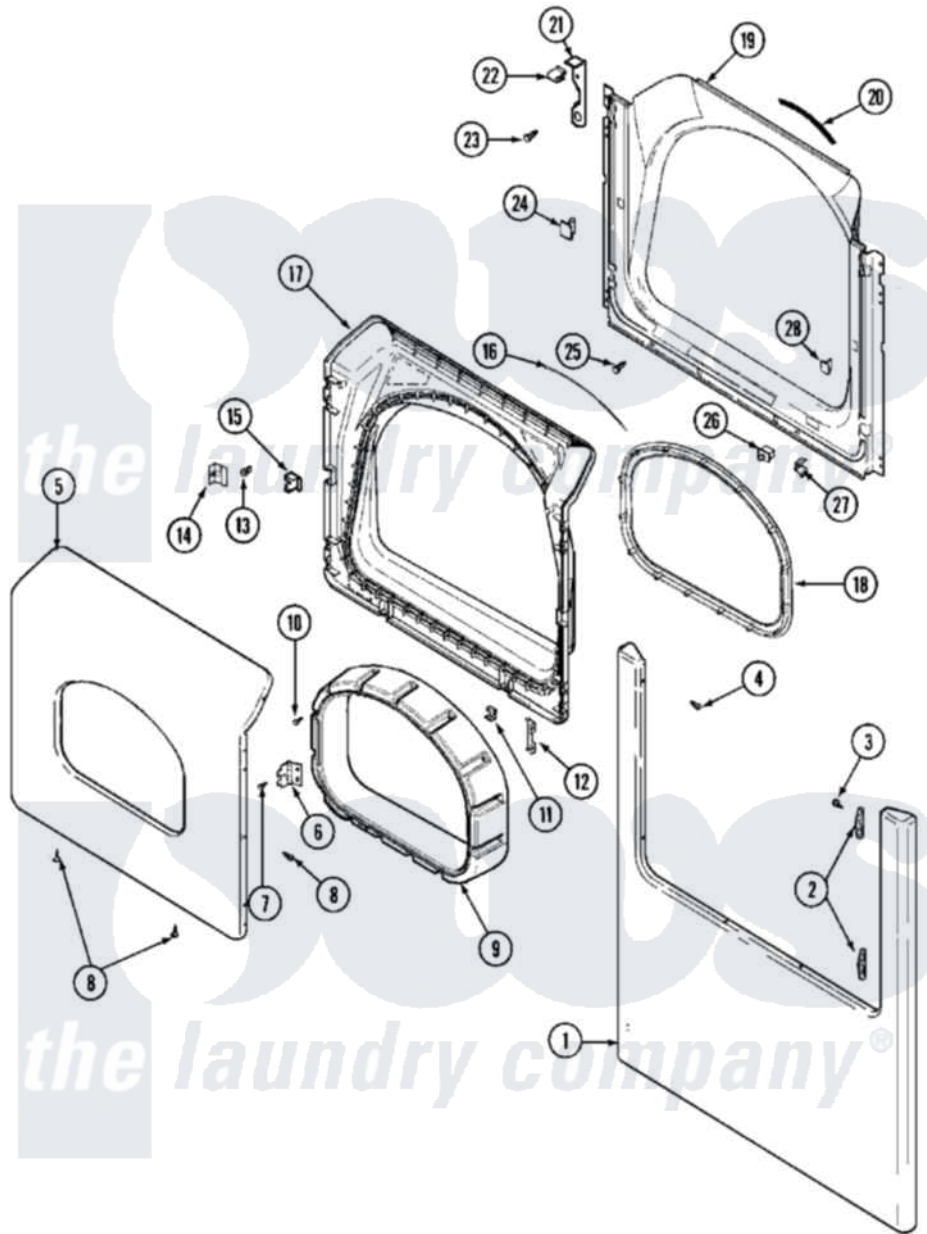

Maytag MHE15PDAUW 02 - DOOR (LOWER)

Maytag [Commercial Maytag MHE15PDAUW Dryer Parts](#) Parts Diagram 02 - DOOR (LOWER)
 Click on the part number to view part

Item	Original Part Number	Replaced By	Status	Part Description
001	22002241	22002836		Panel, Front
002	33001764			Cover, Hinge Hole
003	33001846			Screw, Hinge Hole Cover
004	22002243			Screw, Front Panel And Hinge
005	33002028			Door, Outer
006	33001759			Hinge, Door
007	22002062	98006631		Screw
008	22002063			Screw No.8-18AB Wafer Head
009	33002018	33002780		Door Tunnel W` Handle
010	22002300	9740848		Screw, Mixing Valve Mounting
011	22002039			Clip, Door
012	22002038			Clip, Door
013	33001761			Strike, Door
014	33001793			Bracket, Strike
015	33001763			Plug, Inner Door
016	33002094			Seal, Door

017	33002030		Door, Inner
018	33002022	33002607	Lens, Door
019	33002033		Shroud
020	33001767		Seal, Shroud
021	22002991		Kit, Access Cover Hook
022	33002037		Fastener, Access Cover Hook
023	22001995		Screw Note: Screw, Tumbler Front And Shroud
024	33001791	306436	Door Latch Kit--W
025	33001768		Screw, Shroud Note: Screw, Shroud And Outlet Duct
026	33002038		Switch, Door
027	33001760		Bracket, Hinge
028	Y304578	LA-1003	Door Catch Kit