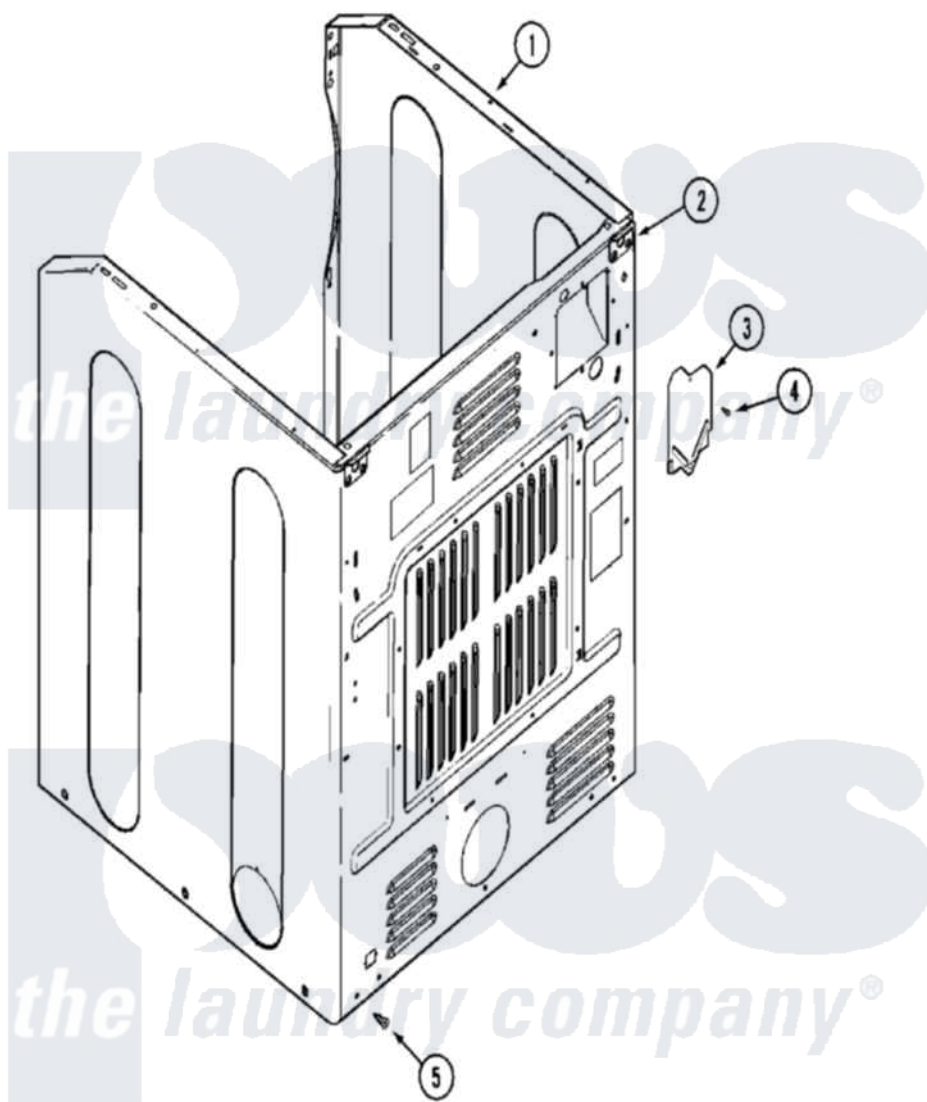

Maytag MHE15PDAUW 03 - CABINET-REAR

Maytag [Commercial Maytag MHE15PDAUW Dryer Parts](#) Parts Diagram 03 - CABINET-REAR
Click on the part number to view part

Item	Original Part Number	Replaced By	Status	Part Description
001	NLA		Not Available	CABINET (WHT)
002	NLA		Not Available	BRACKET, CABINET HINGE
003	33001795			Cover, Terminal Block
004	22001995			Screw Note: Screw, Tumbler Front And Shroud
005	22001995			Screw Note: Screw, Tumbler Front And Shroud