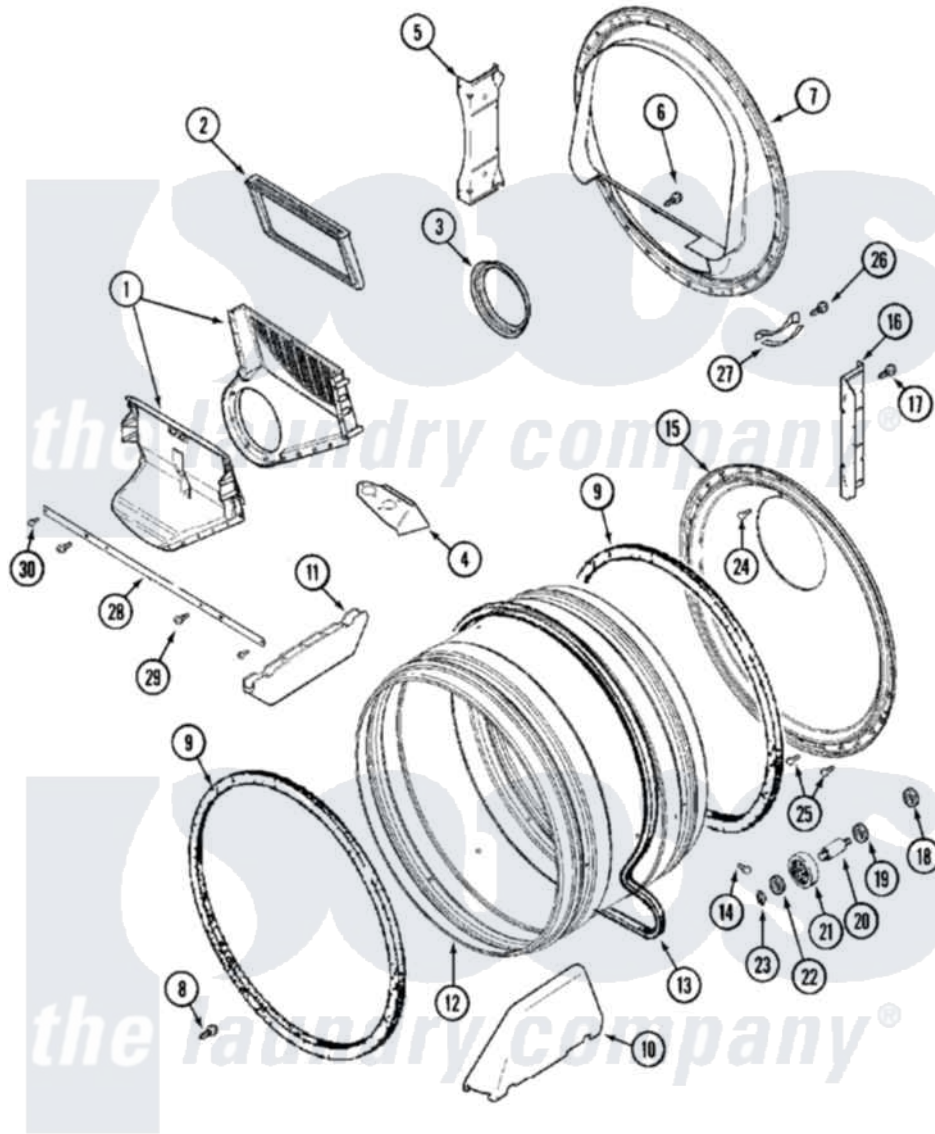

Maytag MHE15PDAUW 04 - TUMBLER

Maytag [Commercial Maytag MHE15PDAUW Dryer Parts](#) Parts Diagram 04 - TUMBLER
 Click on the part number to view part

Item	Original Part Number	Replaced By	Status	Part Description
001	33001799			Outlet Duct Assembly Note: Outlet Duct Assembly
002	33001804	33002790		Lint Filter
003	33001758	33002560		Seal, Blower
004	33001837			Cover, Thermostat
005	NLA		Not Available	SUPPORT, TUMBLER FRONT
006	NLA		Not Available	SCREW, OUTLET DUCT
007	33001802			Front, Tumbler
008	33001855	33002917		Screw, No.10-16
009	33001807			Seal, Tumbler
010	33002032			Baffle
011	33001755			Baffle
012	33001794	33001889		Tumbler
013	33001777	33002535		V-Belt
014	33001788	33002973		Screw, No.9-15 X 1.00 Hx WS
015	33001801			Back, Tumbler

016	NLA	Not Available	SUPPORT, BACK
017	22001995		Screw Note: Screw, Tumbler Front And Shroud
018	33001443		Nut, Hex
019	Y313347	312535	Washer, Vault Mounting Brk.
020	Y312948	6-3129480	Shaft- Tumbler
021	Y303373	12001541	Drum Roller/Washer Assembly--W
022	312535		Washer, Vault Mounting Brk.
023	410233	9703438	Ring-Retrn
024	210932		Screw, No.8 X 9/16 Ctsk Note: Screw, Inlet Duct
025	22001996	3370225	Screw
026	210720		Rivet, Bearing To Tumbler Frnt
027	306508		Tumbler Bearing Kit ----W
028	33002039		Brace, Tumbler Front
029	33001768		Screw, Shroud Note: Screw, Shroud And Outlet Duct
030	22001995		Screw Note: Screw, Tumbler Front And Shroud