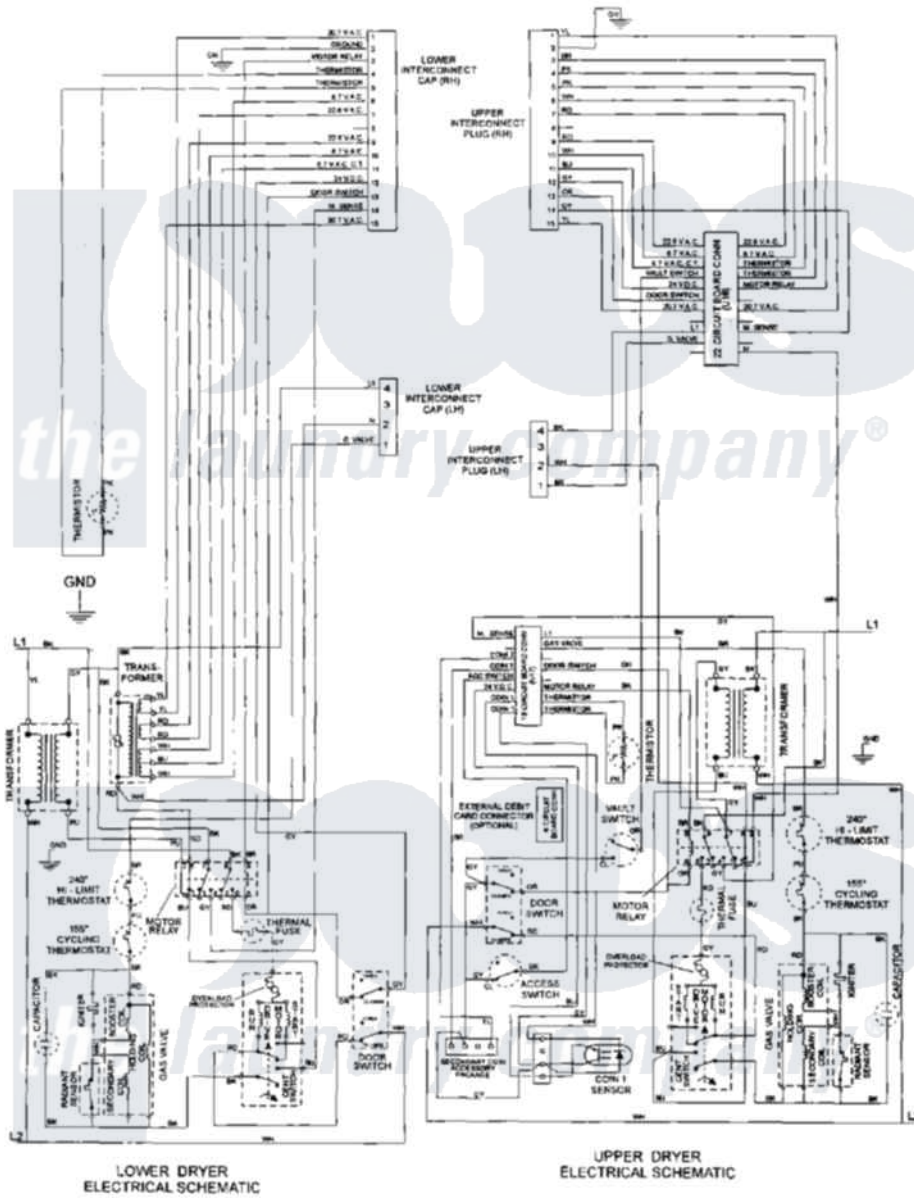

Maytag MHE15PDAUW 07 - WIRING INFORMATION

Maytag [Commercial Maytag MHE15PDAUW Dryer Parts](#) Parts Diagram 07 - WIRING INFORMATION
 Click on the part number to view part

Item	Original Part Number	Replaced By	Status	Part Description
001	NLA		Not Available	WIRING INFORMATION