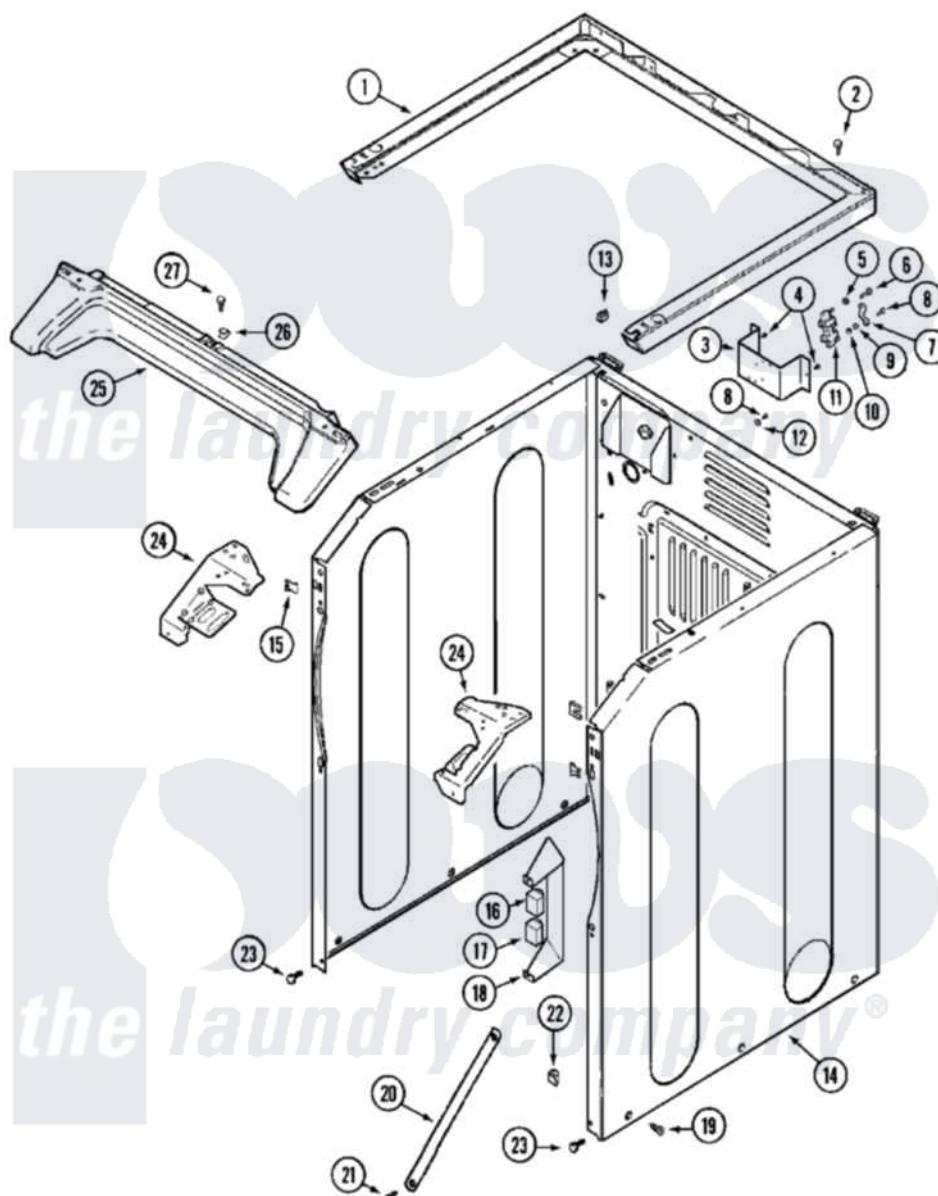

# Maytag MHE15PDAYA 01 - CABINET-FRONT (LOWER)

Maytag Commercial Maytag MHE15PDAYA Dryer Parts Parts Diagram 01 - CABINET-FRONT (LOWER)  
 Click on the part number to view part

Item	Original Part Number	Replaced By	Status	Part Description
001	33002005	<a href="#">33002963</a>		Support, Weld Assembly
"	NLA		Not Available	SUPPORT (ALM)
002	22001883	<a href="#">214354</a>		Screw, Top Cover To Cabnt.
003	NLA		Not Available	BRACKET, TERMINAL BLOCK---NA
004	<a href="#">22001995</a>			Screw Note: Screw, Tumbler Front And Shroud
005	<a href="#">Y311270</a>			Washer, Terminal Block
006	<a href="#">Y312209</a>	<a href="#">W10001200</a>		Screw
007	<a href="#">Y312184</a>			Strap, Grounding
008	NLA		Not Available	SCREW, GROUND STRAP
009	<a href="#">311484</a>	<a href="#">112432</a>		Nut
010	<a href="#">311093</a>			Washer, Terminal Connection
011	<a href="#">33001244</a>			Block, Terminal
012	NLA		Not Available	WASHER, GROUND LUG
013	<a href="#">22001502</a>			Fastener, U-NUT
014	<a href="#">33002626</a>			Cabinet, Assembly