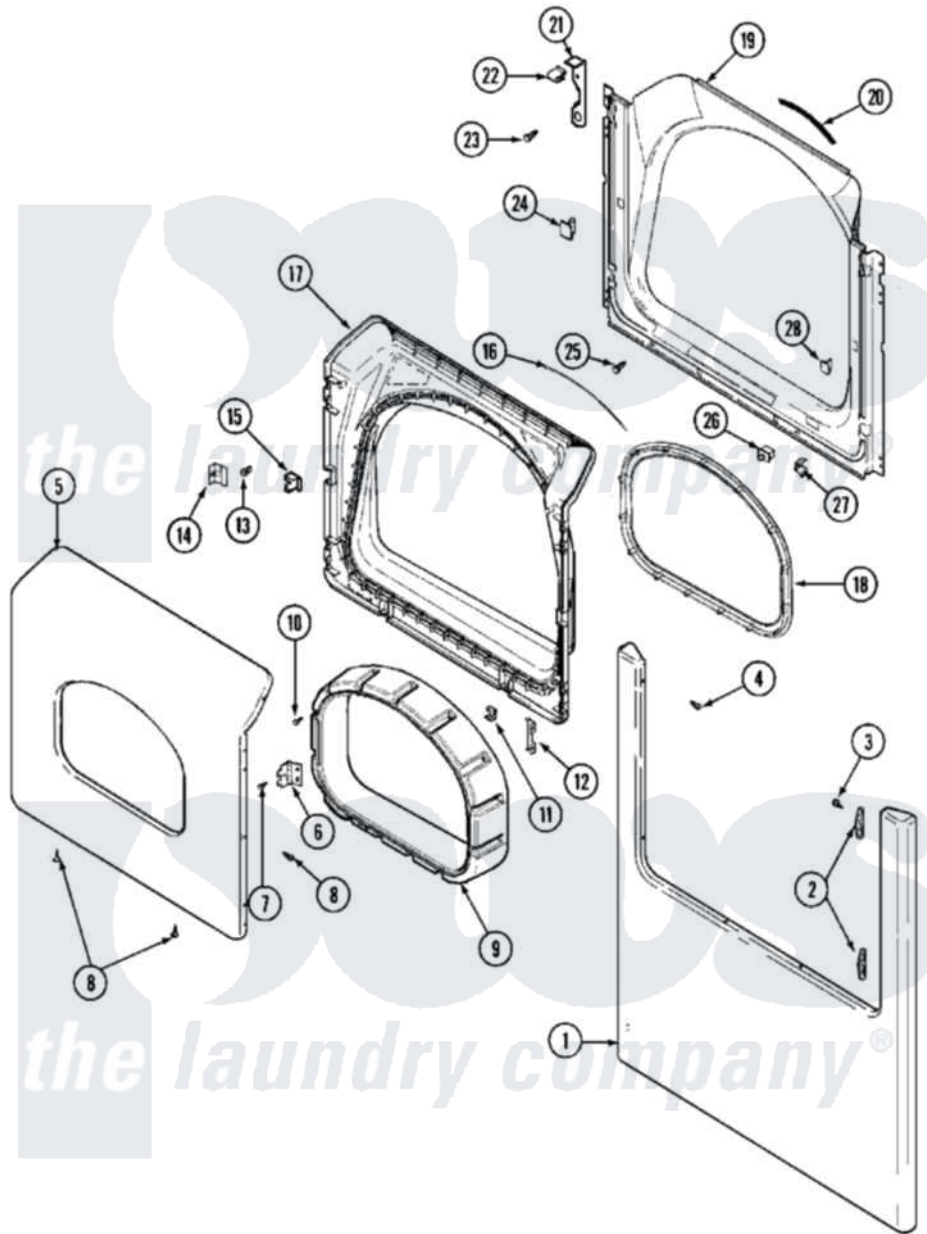

Maytag MHE15PDAYA 02 - DOOR (LOWER)

Maytag Commercial Maytag MHE15PDAYA Dryer Parts Parts Diagram 02 - DOOR (LOWER)
 Click on the part number to view part

Item	Original Part Number	Replaced By	Status	Part Description
001	22002241	22002836		Panel, Front
"	22002242		Not Available	PANEL, FRONT (ALM)
002	33001764			Cover, Hinge Hole
"	33001765			Cover, Hinge Hole
003	33001846			Screw, Hinge Hole Cover
004	22002243			Screw, Front Panel And Hinge
005	33002028			Door, Outer
"	NLA		Not Available	(ALM)
006	33001759			Hinge, Door
007	22002062	98006631		Screw
008	22002063			Screw No.8-18AB Wafer Head
"	22002064	489355		Screw, 8 X 1/2
009	33002018	33002780		Door Tunnel W` Handle
"	33002019	33002781		Door Tunne
010	22002300	9740848		Screw, Mixing Valve Mounting
011	22002039			Clip, Door

012	22002038		Clip, Door
013	33001761		Strike, Door
014	33001793		Bracket, Strike
015	33001763		Plug, Inner Door
016	33002094		Seal, Door
017	33002030		Door, Inner
"	33002031		(LWR-ALM)
018	33002022	33002607	Lens, Door
019	33002033		Shroud
"	NLA	Not Available	(ALM)
020	33001767		Seal, Shroud
021	33002035	22002991	Kit, Access Cover Hook
"	33002036	22002991	Kit, Access Cover Hook
022	33002037		Fastener, Access Cover Hook
023	22001995		Screw Note: Screw, Tumbler Front And Shroud
024	33001791	306436	Door Latch Kit--W
025	33001768		Screw, Shroud Note: Screw, Shroud And Outlet Duct
026	33002038		Switch, Door
027	33001760		Bracket, Hinge
028	Y304578	LA-1003	Door Catch Kit