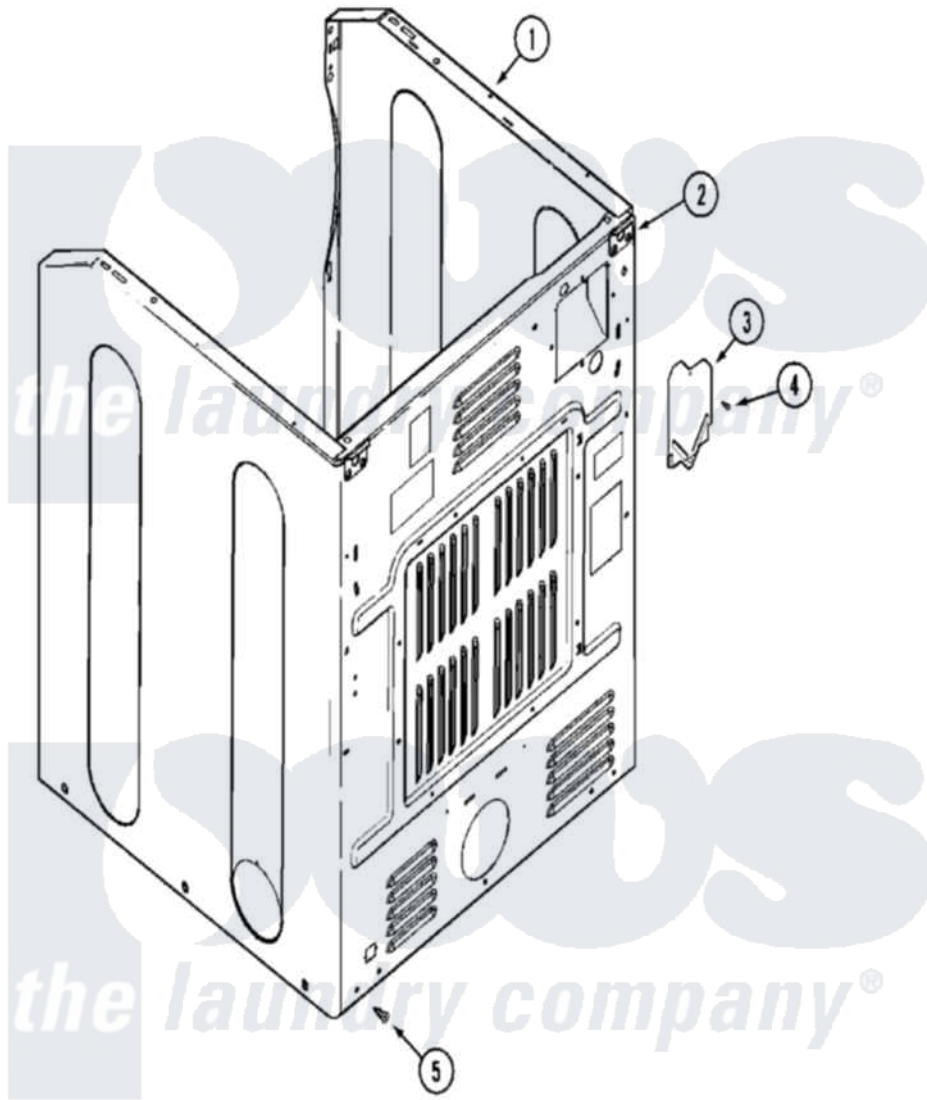

# Maytag MHE15PDAYA 03 - CABINET-REAR

Maytag Commercial Maytag MHE15PDAYA Dryer Parts Parts Diagram 03 - CABINET-REAR  
 Click on the part number to view part

| Item | Original Part Number     | Replaced By              | Status        | Part Description                            |
|------|--------------------------|--------------------------|---------------|---|
| 001  | <a href="#">33002626</a> |                          |               | Cabinet, Assembly                           |
| "    | NLA                      |                          | Not Available | CABINET (WHT-LWR)                           |
| 002  | <a href="#">22001995</a> |                          |               | Screw Note: Screw, Tumbler Front And Shroud |
| "    | 22003367                 | <a href="#">22004095</a> |               | Hinge, Plastic                              |
| "    | NLA                      |                          | Not Available | BRACKET, CABINET HINGE                      |
| 003  | <a href="#">33001795</a> |                          |               | Cover, Terminal Block                       |
| 004  | <a href="#">22001995</a> |                          |               | Screw Note: Screw, Tumbler Front And Shroud |
| 005  | <a href="#">22001995</a> |                          |               | Screw Note: Screw, Tumbler Front And Shroud |