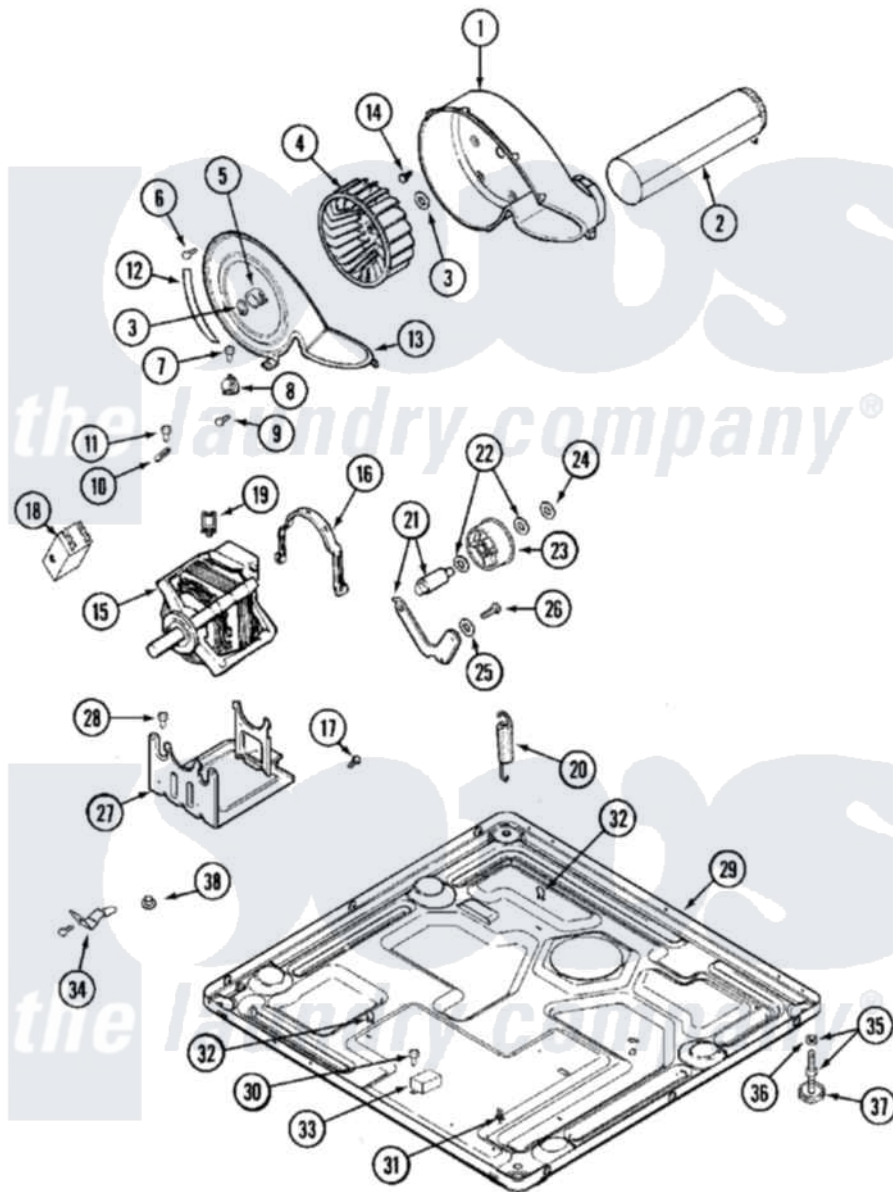

Maytag MHE15PDAYA 06 - MOTOR DRIVE

Maytag [Commercial Maytag MHE15PDAYA Dryer Parts](#) Parts Diagram 06 - MOTOR DRIVE
 Click on the part number to view part

Item	Original Part Number	Replaced By	Status	Part Description
001	33001789			Housing, Blower
002	22001995			Screw Note: Screw, Tumbler Front And Shroud
"	33001800			Duct Assembly, Exhaust
003	410233	9703438		Ring-Retrn
004	33001790			Wheel, Blower
005	312967			Clamp, Blower Housing
006	33001855	33002917		Screw, No.10-16
007	Y313561			Screw---NA
008	307208			Thermistor, Temp. Control
"	33303391			Thermostat, Cycling
009	22001996	3370225		Screw
010	33001762			Fuse, Thermal
011	NLA		Not Available	SCREW, THERMAL CUT-OFF
012	NLA		Not Available	SEAL, BLOWER COVER
013	33001796	33002711		Cover, Blower Housing
014	314818	1163839		Screw