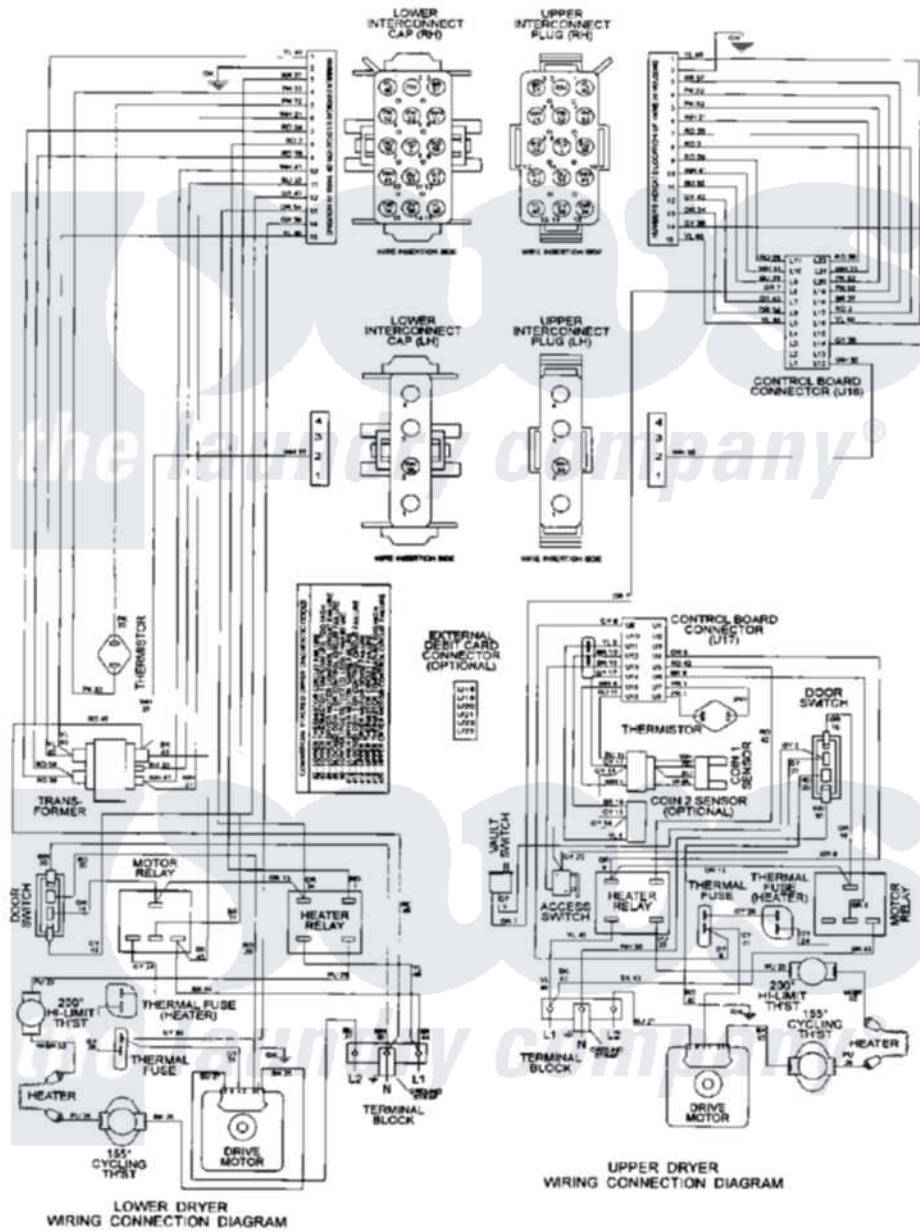

Maytag MHE15PDAYA 07 - WIRING INFORMATION

[Maytag Commercial Maytag MHE15PDAYA Dryer Parts](#) Parts Diagram 07 - WIRING INFORMATION
 Click on the part number to view part

| Item | Original Part Number | Replaced By | Status | Part Description |
|------|----------------------|-------------|---------------|--------------------|
| 001 | NLA | | Not Available | WIRING INFORMATION |