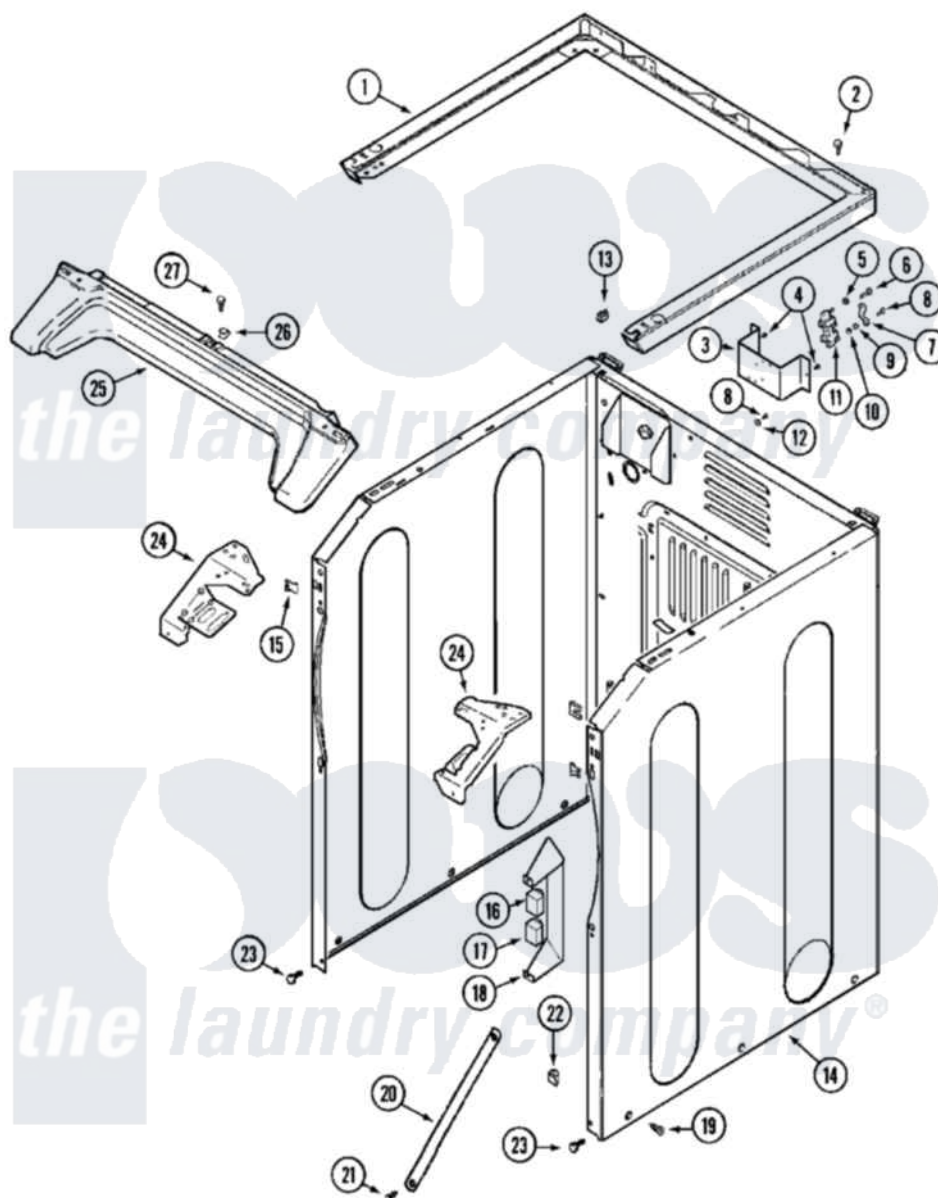

Maytag MHE15PDAYW 01 - CABINET-FRONT (LOWER)

Maytag Commercial Maytag MHE15PDAYW Dryer Parts Parts Diagram 01 - CABINET-FRONT (LOWER)
 Click on the part number to view part

Item	Original Part Number	Replaced By	Status	Part Description
001	33002005	33002963		Support, Weld Assembly
"	NLA		Not Available	SUPPORT (ALM)
002	22001883	214354		Screw, Top Cover To Cabnt.
003	NLA		Not Available	BRACKET, TERMINAL BLOCK---NA
004	22001995			Screw Note: Screw, Tumbler Front And Shroud
005	Y311270			Washer, Terminal Block
006	Y312209	W10001200		Screw
007	Y312184			Strap, Grounding
008	NLA		Not Available	SCREW, GROUND STRAP
009	311484	112432		Nut
010	311093			Washer, Terminal Connection
011	33001244			Block, Terminal
012	NLA		Not Available	WASHER, GROUND LUG
013	22001502			Fastener, U-NUT
014	33002626			Cabinet, Assembly

"	NLA	Not Available	CABINET (WHT)
015	22002049		Clip Note: Clip, Front Panel
016	206824	W10133335	Relay, Motor
"	Y251119	3177991	Screw
017	306398		Relay, Heater
"	Y251119	3177991	Screw
018	Y313561		Screw----NA
"	314627		Bracket, Relays
"	Y310632	1163839	Screw
019	213007		Xfor Cabinet See Cabinet, Back
"	22003409	213007	Xfor Cabinet See Cabinet, Back
020	22002259	22002767	Brace, Cross
021	22001995		Screw Note: Screw, Tumbler Front And Shroud
022	Y310376		Clip, Door Switch Harness
023	22001995		Screw Note: Screw, Tumbler Front And Shroud
024	33002009		Bracket, Corner
"	33002010	33002473	Bracket, Corner
025	33002011		Cover, Access
"	33002012		Cover, Access
026	33002013		Fastener Clip, Access Cover
027	22001995		Screw Note: Screw, Tumbler Front And Shroud
028	33002047		Wire Harness, Main
029	33001989		Retainer, Vault Switch