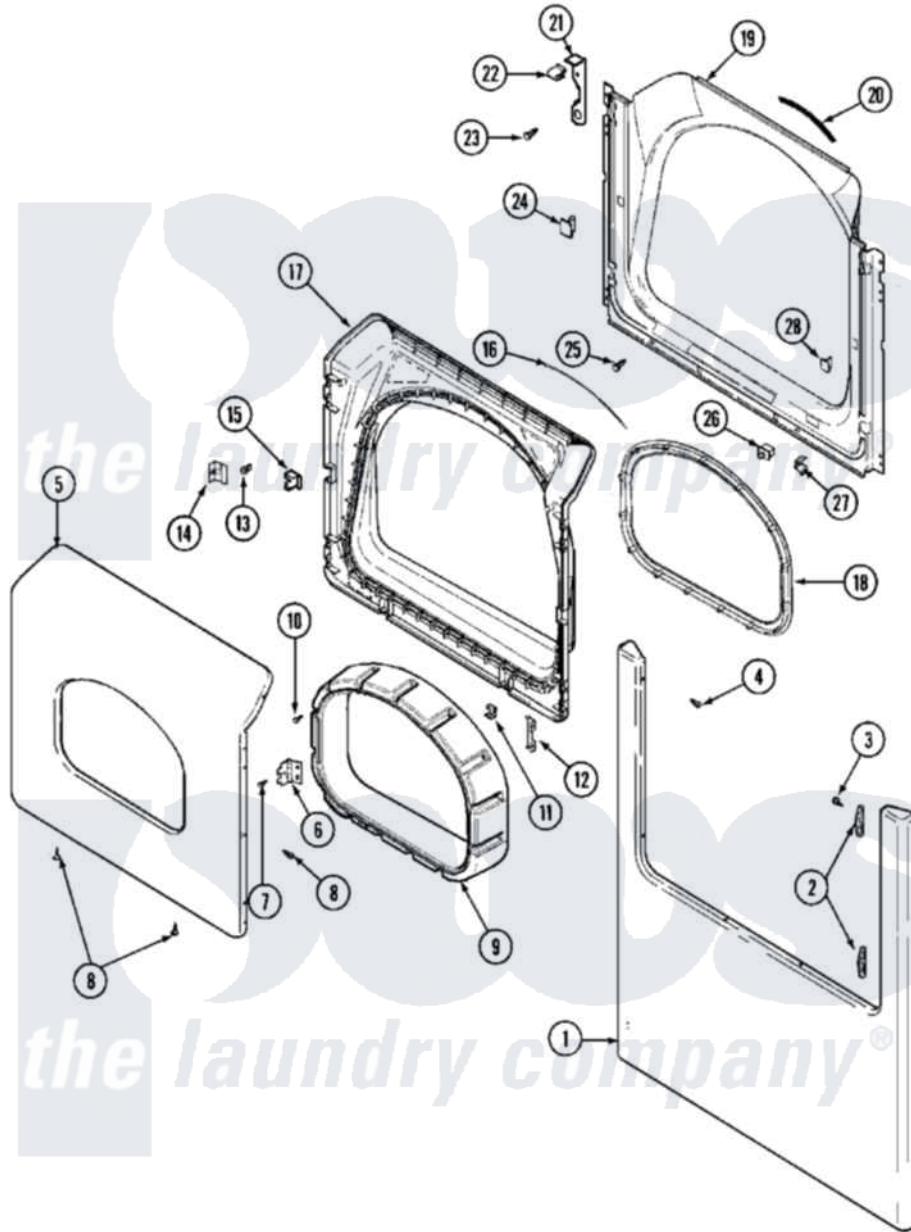

# Maytag MHE15PDAYW 02 - DOOR (LOWER)

Maytag [Commercial Maytag MHE15PDAYW Dryer Parts](#) Parts Diagram 02 - DOOR (LOWER)  
 Click on the part number to view part

Item	Original Part Number	Replaced By	Status	Part Description
001	22002241	<a href="#">22002836</a>		Panel, Front
"	22002242		Not Available	PANEL, FRONT (ALM)
002	<a href="#">33001764</a>			Cover, Hinge Hole
"	<a href="#">33001765</a>			Cover, Hinge Hole
003	<a href="#">33001846</a>			Screw, Hinge Hole Cover
004	<a href="#">22002243</a>			Screw, Front Panel And Hinge
005	<a href="#">33002028</a>			Door, Outer
"	NLA		Not Available	(ALM)
006	<a href="#">33001759</a>			Hinge, Door
007	22002062	<a href="#">98006631</a>		Screw
008	<a href="#">22002063</a>			Screw No.8-18AB Wafer Head
"	22002064	<a href="#">489355</a>		Screw, 8 X 1/2
009	33002018	<a href="#">33002780</a>		Door Tunnel W` Handle
"	33002019	<a href="#">33002781</a>		Door Tunne
010	22002300	<a href="#">9740848</a>		Screw, Mixing Valve Mounting
011	<a href="#">22002039</a>			Clip, Door

012	<a href="#">22002038</a>		Clip, Door
013	<a href="#">33001761</a>		Strike, Door
014	<a href="#">33001793</a>		Bracket, Strike
015	<a href="#">33001763</a>		Plug, Inner Door
016	<a href="#">33002094</a>		Seal, Door
017	<a href="#">33002030</a>		Door, Inner
"	<a href="#">33002031</a>		(LWR-ALM)
018	33002022	<a href="#">33002607</a>	Lens, Door
019	<a href="#">33002033</a>		Shroud
"	NLA	Not Available	(ALM)
020	<a href="#">33001767</a>		Seal, Shroud
021	33002035	<a href="#">22002991</a>	Kit, Access Cover Hook
"	33002036	<a href="#">22002991</a>	Kit, Access Cover Hook
022	<a href="#">33002037</a>		Fastener, Access Cover Hook
023	<a href="#">22001995</a>		Screw Note: Screw, Tumbler Front And Shroud
024	33001791	<a href="#">306436</a>	Door Latch Kit--W
025	<a href="#">33001768</a>		Screw, Shroud Note: Screw, Shroud And Outlet Duct
026	<a href="#">33002038</a>		Switch, Door
027	<a href="#">33001760</a>		Bracket, Hinge
028	Y304578	<a href="#">LA-1003</a>	Door Catch Kit