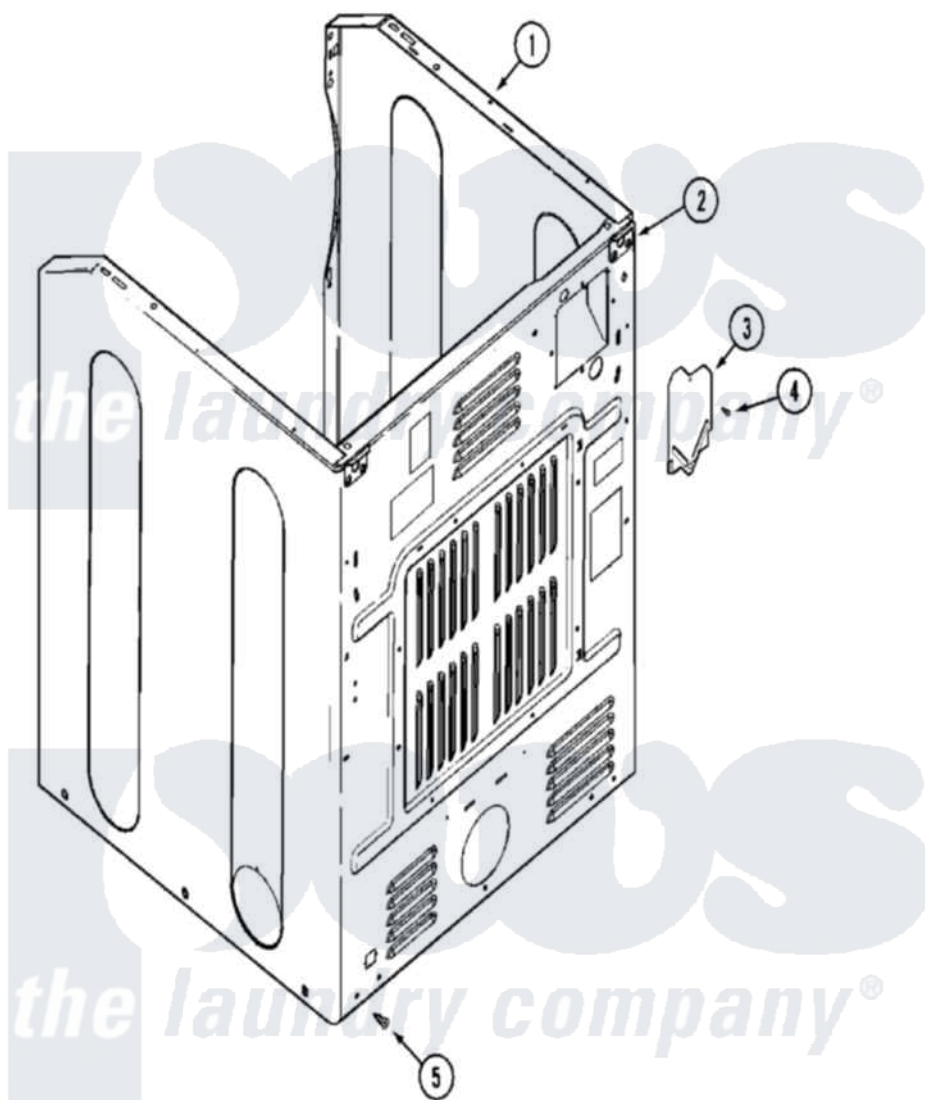

# Maytag MHE15PDAYW 03 - CABINET-REAR

Maytag [Commercial Maytag MHE15PDAYW Dryer Parts](#) Parts Diagram 03 - CABINET-REAR  
 Click on the part number to view part

Item	Original Part Number	Replaced By	Status	Part Description
001	<a href="#">33002626</a>			Cabinet, Assembly
"	NLA		Not Available	CABINET (WHT-LWR)
002	<a href="#">22001995</a>			Screw Note: Screw, Tumbler Front And Shroud
"	22003367	<a href="#">22004095</a>		Hinge, Plastic
"	NLA		Not Available	BRACKET, CABINET HINGE
003	<a href="#">33001795</a>			Cover, Terminal Block
004	<a href="#">22001995</a>			Screw Note: Screw, Tumbler Front And Shroud
005	<a href="#">22001995</a>			Screw Note: Screw, Tumbler Front And Shroud