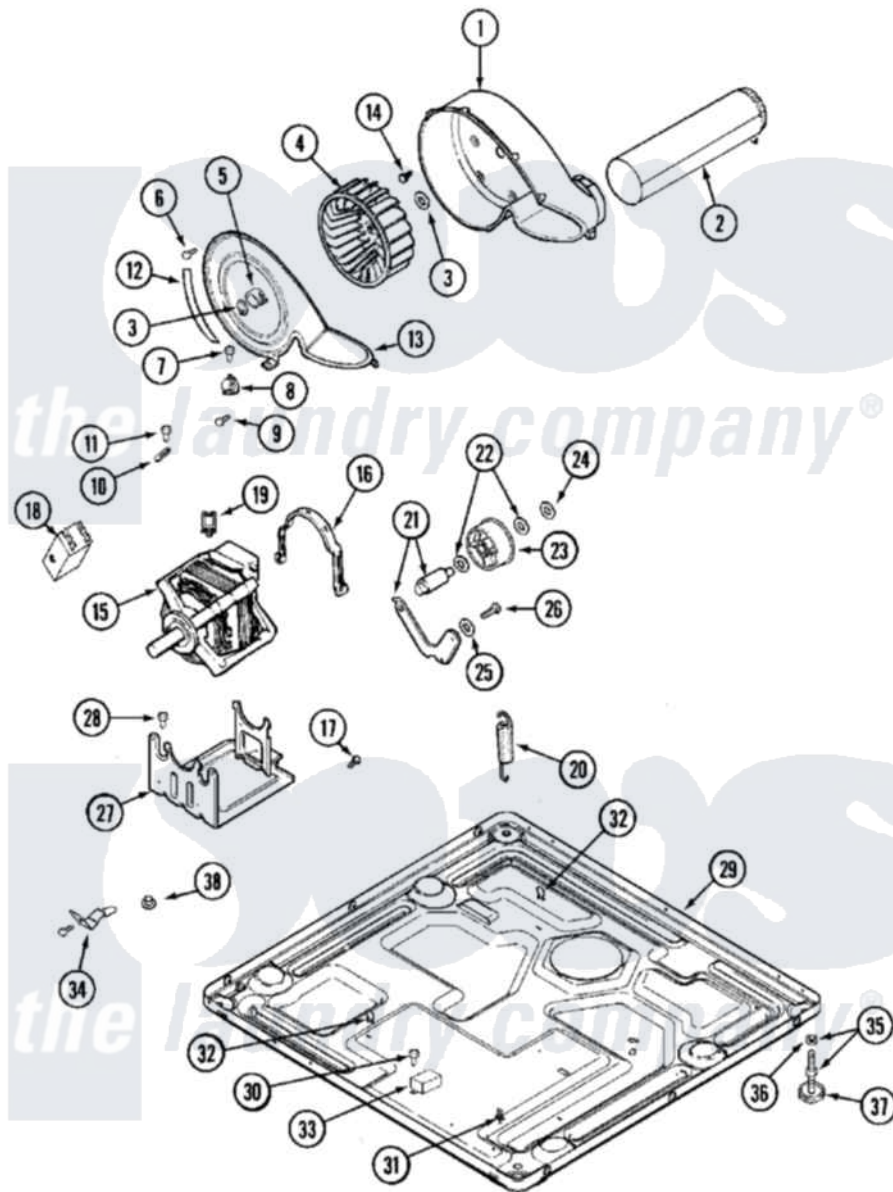

Maytag MHE15PDAYW 06 - MOTOR DRIVE

Maytag [Commercial Maytag MHE15PDAYW Dryer Parts](#) Parts Diagram 06 - MOTOR DRIVE
 Click on the part number to view part

Item	Original Part Number	Replaced By	Status	Part Description
001	33001789			Housing, Blower
002	22001995			Screw Note: Screw, Tumbler Front And Shroud
"	33001800			Duct Assembly, Exhaust
003	410233	9703438		Ring-Retrn
004	33001790			Wheel, Blower
005	312967			Clamp, Blower Housing
006	33001855	33002917		Screw, No.10-16
007	Y313561			Screw---NA
008	307208			Thermistor, Temp. Control
"	33303391			Thermostat, Cycling
009	22001996	3370225		Screw
010	33001762			Fuse, Thermal
011	NLA		Not Available	SCREW, THERMAL CUT-OFF
012	NLA		Not Available	SEAL, BLOWER COVER
013	33001796	33002711		Cover, Blower Housing
014	314818	1163839		Screw