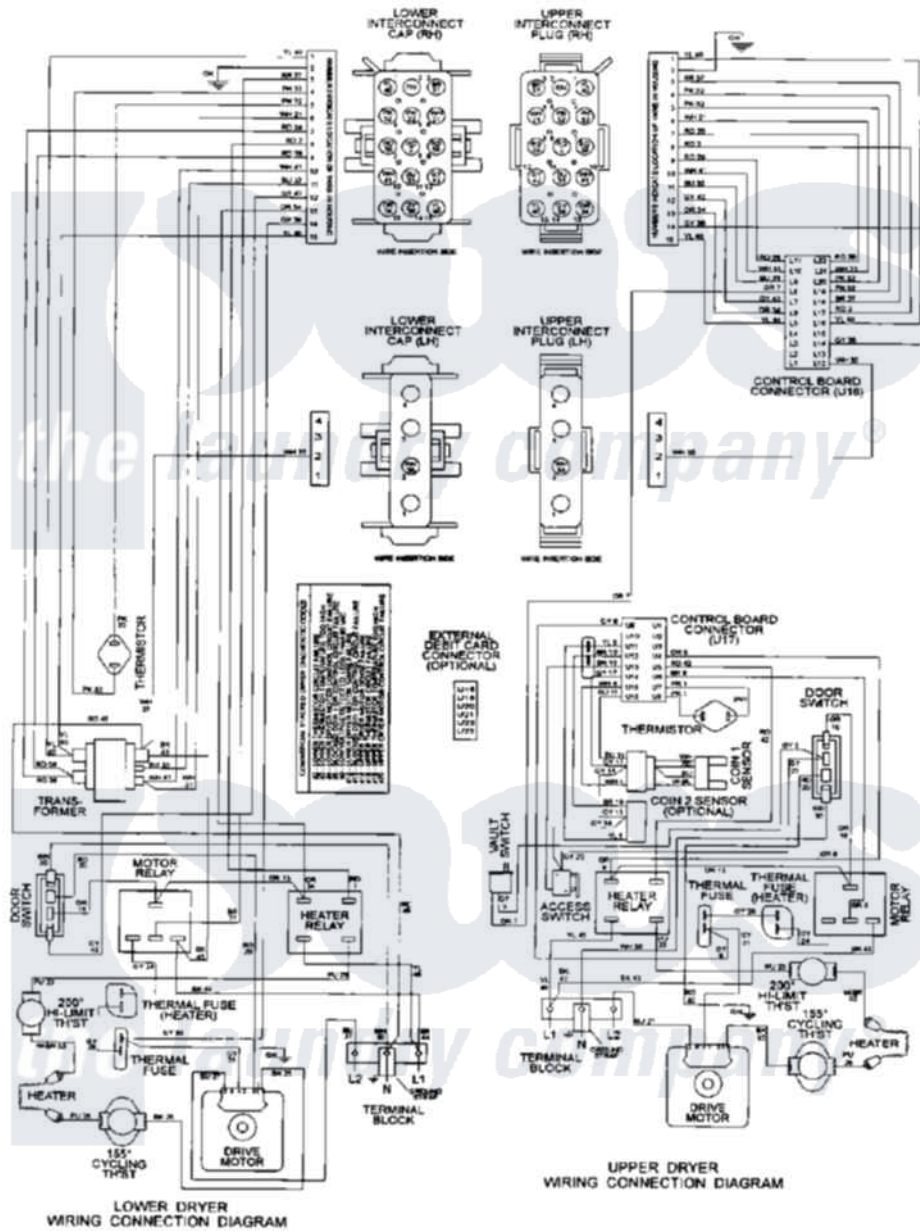

Maytag MHE15PDAYW 07 - WIRING INFORMATION

Maytag [Commercial Maytag MHE15PDAYW Dryer Parts](#) Parts Diagram 07 - WIRING INFORMATION
 Click on the part number to view part

Item	Original Part Number	Replaced By	Status	Part Description
001	NLA		Not Available	WIRING INFORMATION