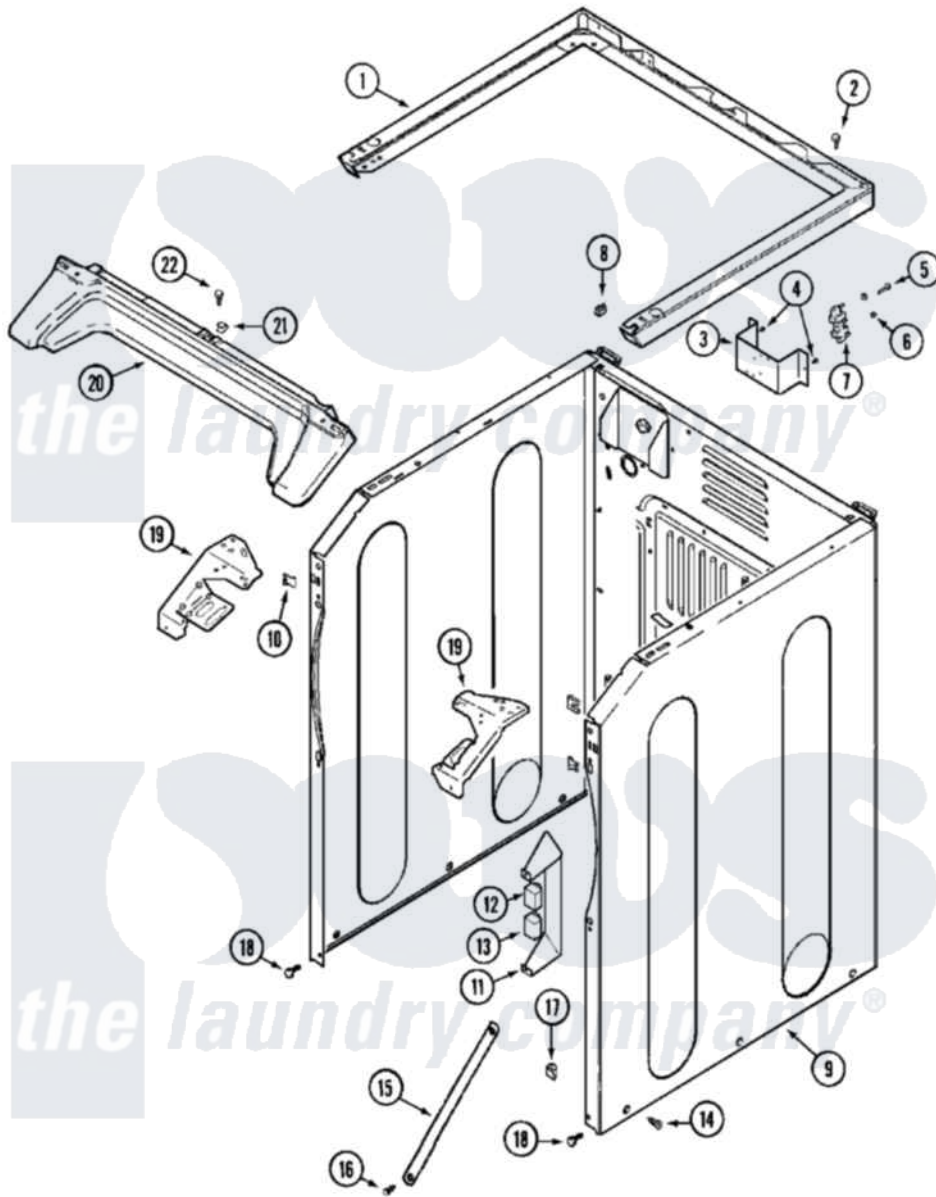

Maytag MHE15PDAZW 01 - CABINET-FRONT (LOWER)

Maytag Commercial Maytag MHE15PDAZW Dryer Parts Parts Diagram 01 - CABINET-FRONT (LOWER)
 Click on the part number to view part

Item	Original Part Number	Replaced By	Status	Part Description
001	33002005	33002963		Support, Weld Assembly
002	22001883	214354		Screw, Top Cover To Cabnt.
003	33002059			Bracket, Terminal Block
004	22001995			Screw Note: Screw, Tumbler Front And Shroud
005	Y312209	W10001200		Screw
006	311484	112432		Nut
007	33001244			Block, Terminal
008	22001502			Fastener, U-NUt
009	NLA		Not Available	CABINET (WHT)
010	22002049			Clip Note: Clip, Front Panel
011	Y313561			Screw---NA
"	314627			Bracket, Relays
"	Y310632	1163839		Screw
012	206824	W10133335		Relay, Motor
"	Y251119	3177991		Screw
013	306199			Relay, Heater

"	Y251119	3177991	Screw
014	213007		Xfor Cabinet See Cabinet, Back
015	22002259	22002767	Brace, Cross
016	22001995		Screw Note: Screw, Tumbler Front And Shroud
017	Y310376		Clip, Door Switch Harness
018	22001995		Screw Note: Screw, Tumbler Front And Shroud
019	33002095	33002474	Bracket, Corner
"	33002096		Bracket, Corner
020	33002011		Cover, Access
021	33002013		Fastener Clip, Access Cover
022	22001995		Screw Note: Screw, Tumbler Front And Shroud
023	33002061		Wire Harness, Main
024	33001989		Retainer, Vault Switch