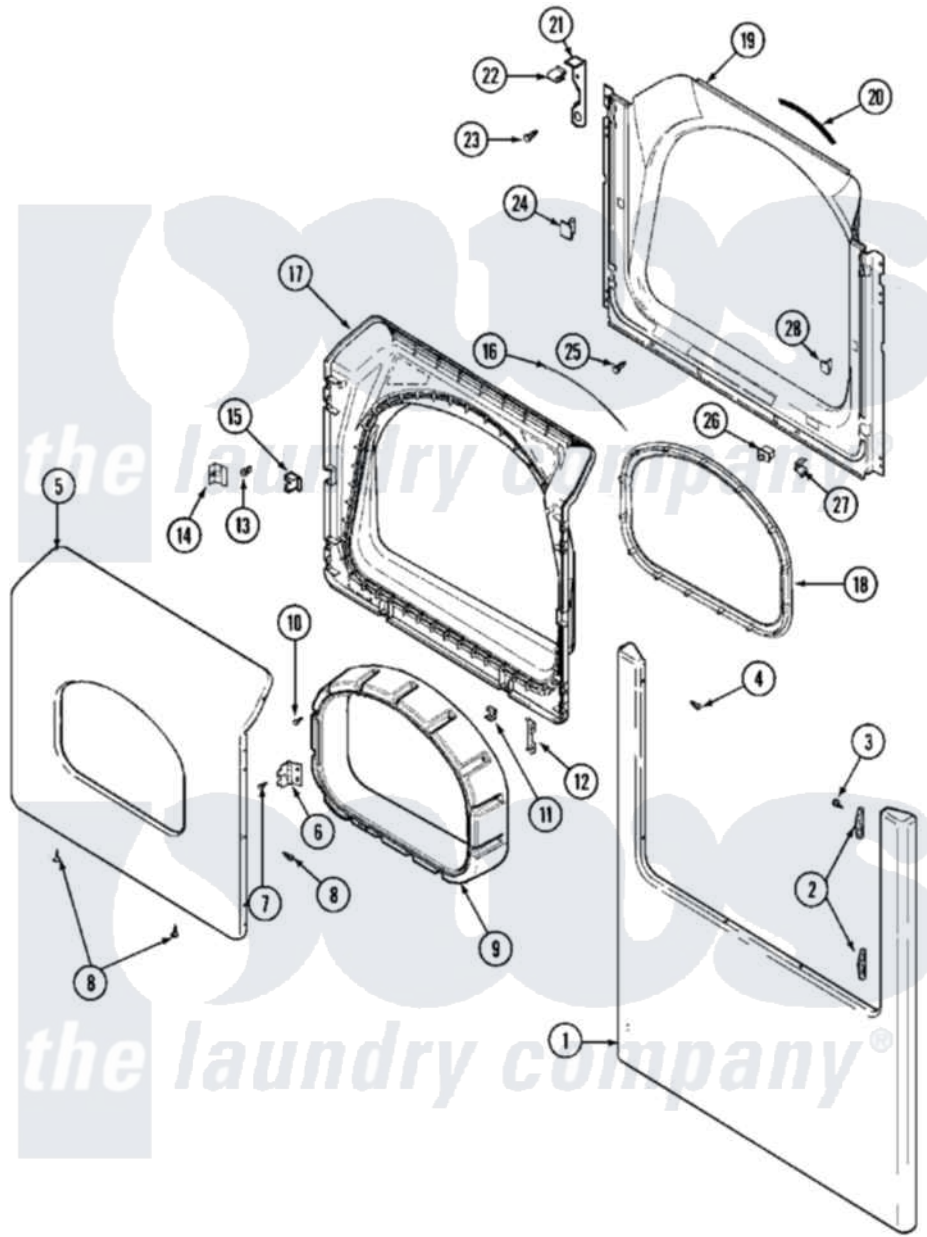

# Maytag MHE15PDAZW 02 - DOOR (LOWER)

Maytag [Commercial Maytag MHE15PDAZW Dryer Parts](#) Parts Diagram 02 - DOOR (LOWER)  
 Click on the part number to view part

| Item | Original Part Number     | Replaced By              | Status | Part Description             |
|------|--------------------------|--------------------------|--------|------------------------------|
| 001  | 22002241                 | <a href="#">22002836</a> |        | Panel, Front                 |
| 002  | <a href="#">33001764</a> |                          |        | Cover, Hinge Hole            |
| 003  | <a href="#">33001846</a> |                          |        | Screw, Hinge Hole Cover      |
| 004  | <a href="#">22002243</a> |                          |        | Screw, Front Panel And Hinge |
| 005  | <a href="#">33002028</a> |                          |        | Door, Outer                  |
| 006  | <a href="#">33001759</a> |                          |        | Hinge, Door                  |
| 007  | 22002062                 | <a href="#">98006631</a> |        | Screw                        |
| 008  | <a href="#">22002063</a> |                          |        | Screw No.8-18AB Wafer Head   |
| 009  | 33002018                 | <a href="#">33002780</a> |        | Door Tunnel W` Handle        |
| 010  | 22002300                 | <a href="#">9740848</a>  |        | Screw, Mixing Valve Mounting |
| 011  | <a href="#">22002039</a> |                          |        | Clip, Door                   |
| 012  | <a href="#">22002038</a> |                          |        | Clip, Door                   |
| 013  | <a href="#">33001761</a> |                          |        | Strike, Door                 |
| 014  | <a href="#">33001793</a> |                          |        | Bracket, Strike              |
| 015  | <a href="#">33001763</a> |                          |        | Plug, Inner Door             |
| 016  | <a href="#">33002094</a> |                          |        | Seal, Door                   |