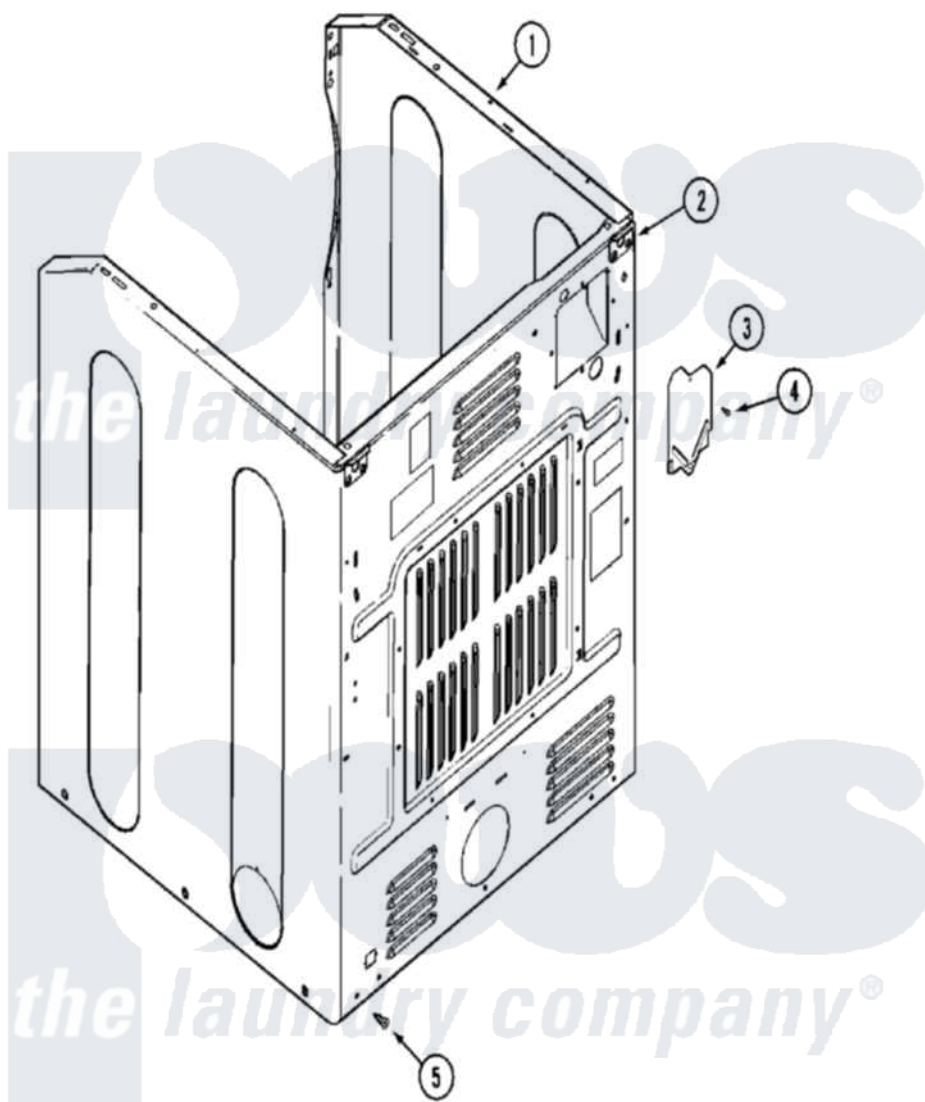

Maytag MHE15PDAZW 03 - CABINET-REAR

Maytag [Commercial Maytag MHE15PDAZW Dryer Parts](#) Parts Diagram 03 - CABINET-REAR
 Click on the part number to view part

Item	Original Part Number	Replaced By	Status	Part Description
001	NLA		Not Available	CABINET (WHT-UPR)
"	NLA		Not Available	PLUG, HOLE
002	NLA		Not Available	BRACKET, CABINET HINGE
003	33001795			Cover, Terminal Block
004	22001995			Screw Note: Screw, Tumbler Front And Shroud
005	22001995			Screw Note: Screw, Tumbler Front And Shroud