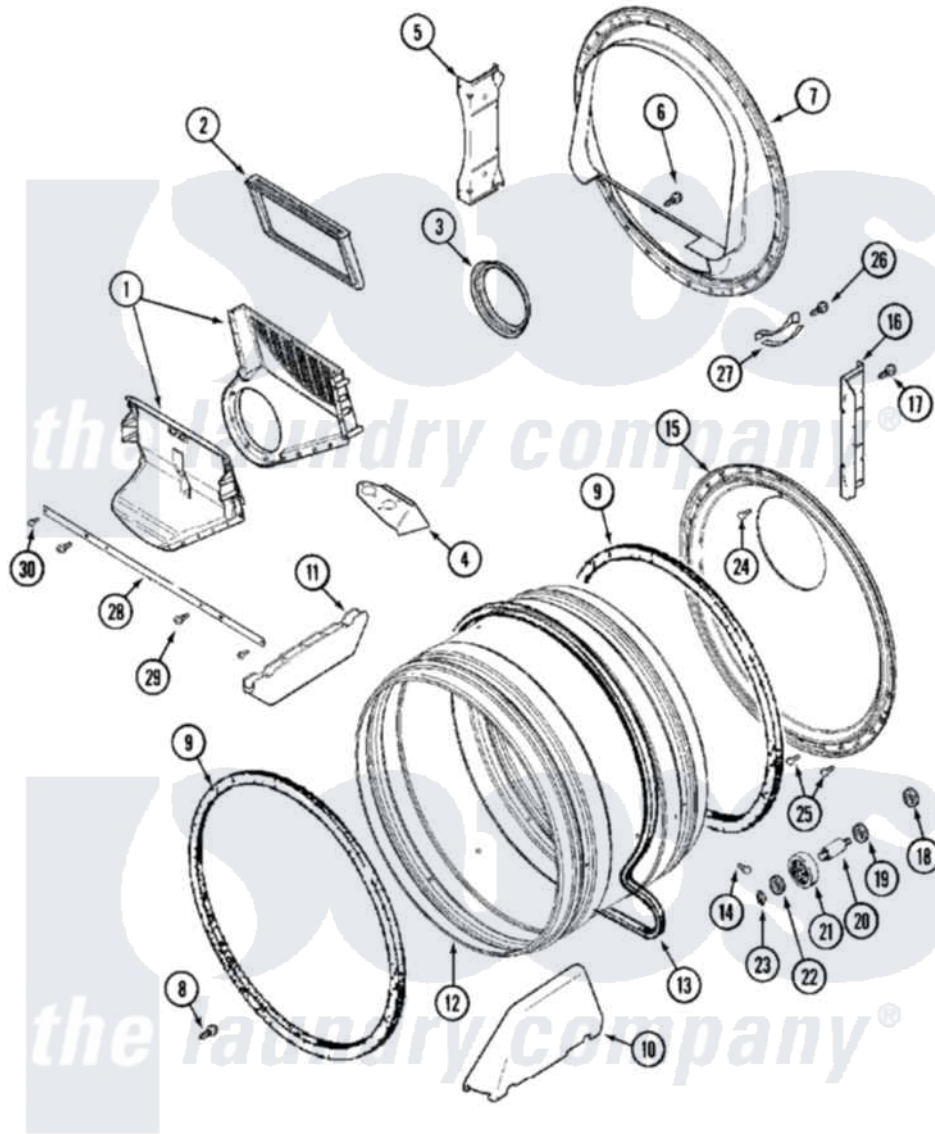

# Maytag MHE15PDAZW 04 - TUMBLER

Maytag [Commercial Maytag MHE15PDAZW Dryer Parts](#) Parts Diagram 04 - TUMBLER  
 Click on the part number to view part

Item	Original Part Number	Replaced By	Status	Part Description
001	<a href="#">33001799</a>			Outlet Duct Assembly Note: Outlet Duct Assembly
002	33001804	<a href="#">33002790</a>		Lint Filter
003	33001758	<a href="#">33002560</a>		Seal, Blower
004	<a href="#">33001837</a>			Cover, Thermostat
005	NLA		Not Available	SUPPORT, TUMBLER FRONT
006	NLA		Not Available	SCREW, OUTLET DUCT
007	<a href="#">33001802</a>			Front, Tumbler
008	33001855	<a href="#">33002917</a>		Screw, No.10-16
009	<a href="#">33001807</a>			Seal, Tumbler
010	<a href="#">33002032</a>			Baffle
011	<a href="#">33001755</a>			Baffle
012	33001794	<a href="#">33001889</a>		Tumbler
013	33001777	<a href="#">33002535</a>		V-Belt
014	33001788	<a href="#">33002973</a>		Screw, No.9-15 X 1.00 Hx WS
015	<a href="#">33001801</a>			Back, Tumbler

016	NLA	Not Available	SUPPORT, BACK
017	<a href="#">22001995</a>		Screw Note: Screw, Tumbler Front And Shroud
018	<a href="#">33001443</a>		Nut, Hex
019	Y313347	<a href="#">312535</a>	Washer, Vault Mounting Brk.
020	Y312948	<a href="#">6-3129480</a>	Shaft- Tumbler
021	Y303373	<a href="#">12001541</a>	Drum Roller/Washer Assembly--W
022	<a href="#">312535</a>		Washer, Vault Mounting Brk.
023	410233	<a href="#">9703438</a>	Ring-Retrn
024	<a href="#">210932</a>		Screw, No.8 X 9/16 Ctsk Note: Screw, Inlet Duct
025	22001996	<a href="#">3370225</a>	Screw
026	<a href="#">210720</a>		Rivet, Bearing To Tumbler Frnt
027	<a href="#">306508</a>		Tumbler Bearing Kit ---W
028	<a href="#">33002039</a>		Brace, Tumbler Front
029	<a href="#">33001768</a>		Screw, Shroud Note: Screw, Shroud And Outlet Duct
030	<a href="#">22001995</a>		Screw Note: Screw, Tumbler Front And Shroud